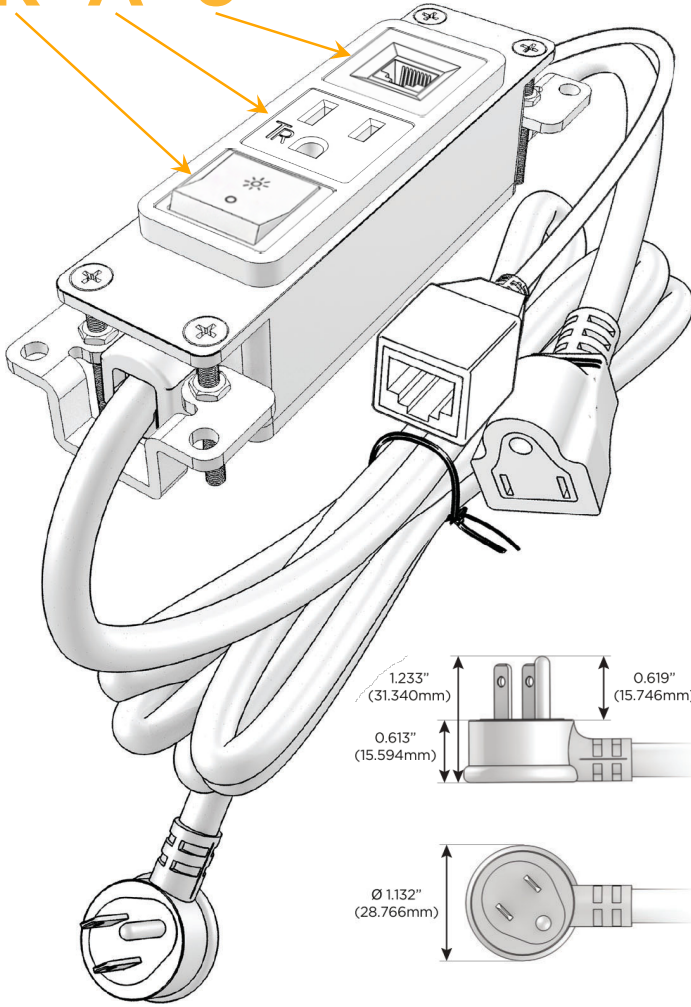

M-POWER-3T

AC POWER & DATA CONNECTIVITY SOLUTION

M-POWER-3T-RA6-CUAB

Specs:

Modules/Ports:

- **R** Switched AC (Rocker Switch)
- **A** Tamper Resistant AC Receptacle
- **6** CAT 6

Distributed by

Mormax Company, Inc.

8 Westchester Plaza

Elmsford, NY 10523

914-699-0101

sales@mormax.com

mormax.com

R A 6