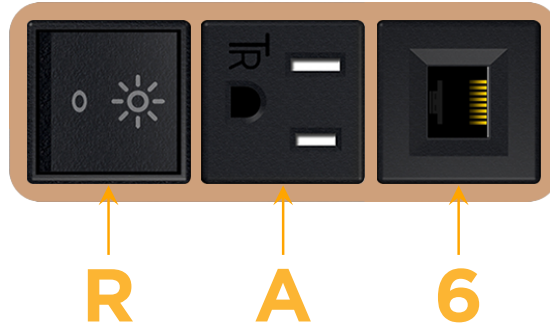

Bezel Finish: **COPPER (ABS)**

Custom Finishes Available M-POWER-3T-RA6-CUAB

Features:

Module/Port Options:

- A** Tamper Resistant AC Receptacle
- E** USB-A & USB-C (20W)
- M** Double USB-A (Fast Charging Ports - 18W)
- H** HDMI
- 6** CAT 6
- 12** RJ 12
- X** Switched AC
- Y** 3-Way Switch (Low Voltage)
- V** USB-C (45W High Speed Charging Port)
- S** USB-C (25W High Speed Charging Port)
- R** Switched AC (Rocker Switch)
- D** Dimmer Switch

Plug:

Supplied with Low Profile Flat 45° Angle 120 VAC Plug

Optional Standard Straight 120 VAC Plug

Optional Straight 120 VAC Pass-through Plug

- CLEAN, COMPACT DESIGN
- STREAMLINED
- LOW PROFILE
- SIDE-EXITING CORDS
- PLUG & PLAY
- 6' AC CORD & PLUG (FLAT PLUG STANDARD)
- CUSTOMIZABLE CONFIGURATIONS AND FINISHES
- UL LISTED FOR MOUNTING IN FURNITURE
- 15A

M-POWER-3T

AC POWER & DATA CONNECTIVITY SOLUTION

M-POWER-3T-RA6-CUAB

Specs:

Modules/Ports:

- R** Switched AC (Rocker Switch)
- A** Tamper Resistant AC Receptacle
- 6** CAT 6

Distributed by

Mormax Company, Inc.