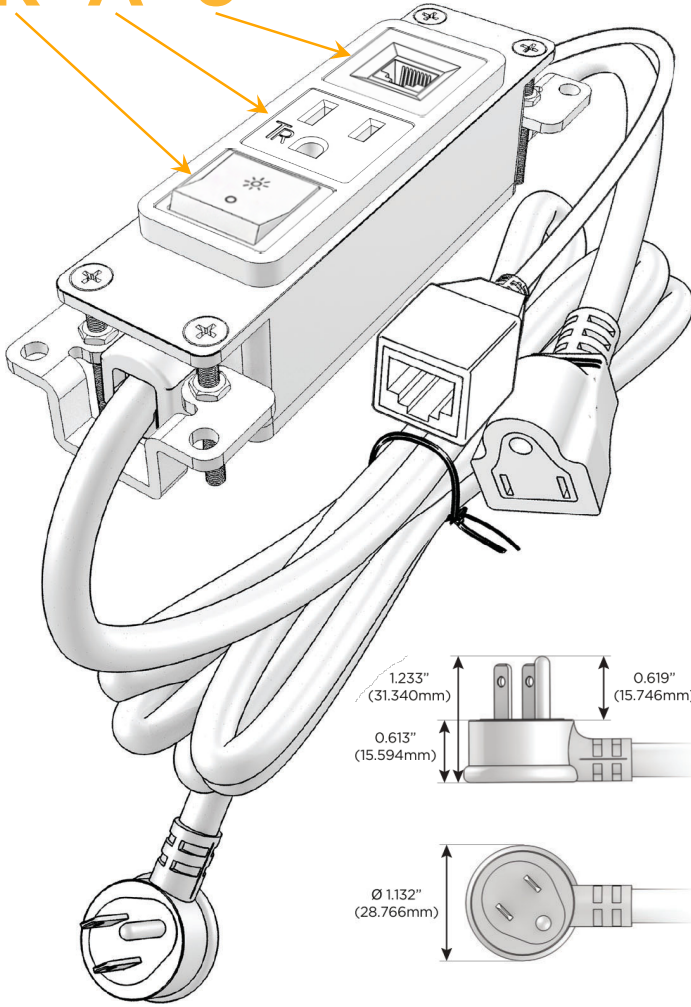

M-POWER-3T

AC POWER & DATA CONNECTIVITY SOLUTION

M-POWER-3T-RA6-CRAB

Specs:

Modules/Ports:

- **R** Switched AC (Rocker Switch)
- **A** Tamper Resistant AC Receptacle
- **6** CAT 6

Distributed by

Mormax Company, Inc.

8 Westchester Plaza

Elmsford, NY 10523

914-699-0101

sales@mormax.com

mormax.com

R A 6