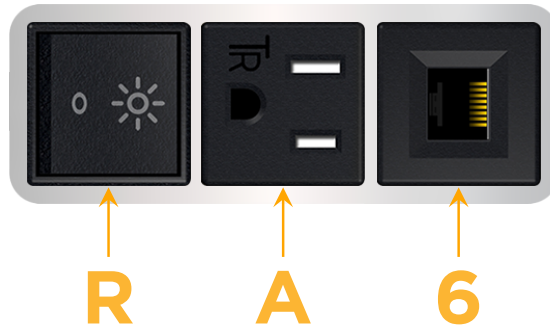

Bezel Finish: **CHROME (ABS)**

Custom Finishes Available M-POWER-3T-RA6-CRAB

Features:

Module/Port Options:

- A** Tamper Resistant AC Receptacle
- E** USB-A & USB-C (20W)
- M** Double USB-A (Fast Charging Ports - 18W)
- H** HDMI
- 6** CAT 6
- 12** RJ 12
- X** Switched AC
- Y** 3-Way Switch (Low Voltage)
- V** USB-C (45W High Speed Charging Port)
- S** USB-C (25W High Speed Charging Port)
- R** Switched AC (Rocker Switch)
- D** Dimmer Switch

Plug:

Supplied with Low Profile Flat 45° Angle 120 VAC Plug

Optional Standard Straight 120 VAC Plug

Optional Straight 120 VAC Pass-through Plug

- CLEAN, COMPACT DESIGN
- STREAMLINED
- LOW PROFILE
- SIDE-EXITING CORDS
- PLUG & PLAY
- 6' AC CORD & PLUG (FLAT PLUG STANDARD)
- CUSTOMIZABLE CONFIGURATIONS AND FINISHES
- UL LISTED FOR MOUNTING IN FURNITURE
- 15A

M-POWER-3T

AC POWER & DATA CONNECTIVITY SOLUTION

M-POWER-3T-RA6-CRAB

Specs:

Modules/Ports:

- R** Switched AC (Rocker Switch)
- A** Tamper Resistant AC Receptacle
- 6** CAT 6

Distributed by

Mormax Company, Inc.