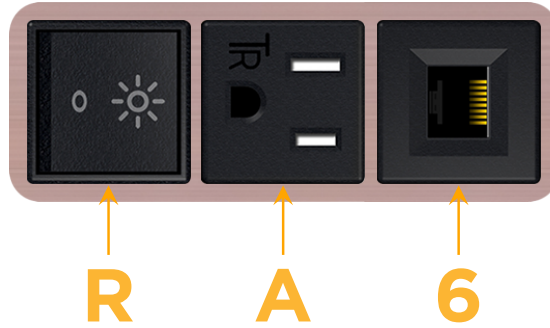

M-POWER-3T

AC POWER & DATA CONNECTIVITY SOLUTION

M-POWER-3T-RA6-CHAB

Distributed by

Mormax Company, Inc.

8 Westchester Plaza

Elmsford, NY 10523

914-699-0101

sales@mormax.com

mormax.com

Metro Light & Power's line of power & data solutions offers sophisticated design elements combined with greater ease of installation. Streamlined and low-profile, enhanced by side-exiting cords, our outlets advance the industry with their cutting edge look and feel. We believe flexibility is key, and we provide a variety of mounting options, including the ability to mount in limited spaces. Our outlets are available in many finishes and configurations, in addition to a custom color and finish capability for our clients.

Bezel Finish: **CHAMPAGNE (ABS)**

Custom Finishes Available M-POWER-3T-RA6-CHAB

Features:

Module/Port Options:

- **A** Tamper Resistant AC Receptacle
- **E** USB-A & USB-C (20W)
- **M** Double USB-A (Fast Charging Ports - 18W)
- **H** HDMI
- **6** CAT 6
- **12** RJ 12
- **X** Switched AC
- **Y** 3-Way Switch (Low Voltage)
- **V** USB-C (45W High Speed Charging Port)
- **S** USB-C (25W High Speed Charging Port)
- **R** Switched AC (Rocker Switch)
- **D** Dimmer Switch

Plug:

Supplied with Low Profile Flat 45° Angle 120 VAC Plug

Optional Standard Straight 120 VAC Plug

Optional Straight 120 VAC Pass-through Plug

- CLEAN, COMPACT DESIGN
- STREAMLINED
- LOW PROFILE
- SIDE-EXITING CORDS
- PLUG & PLAY
- 6' AC CORD & PLUG (FLAT PLUG STANDARD)
- CUSTOMIZABLE CONFIGURATIONS AND FINISHES
- UL LISTED FOR MOUNTING IN FURNITURE
- 15A