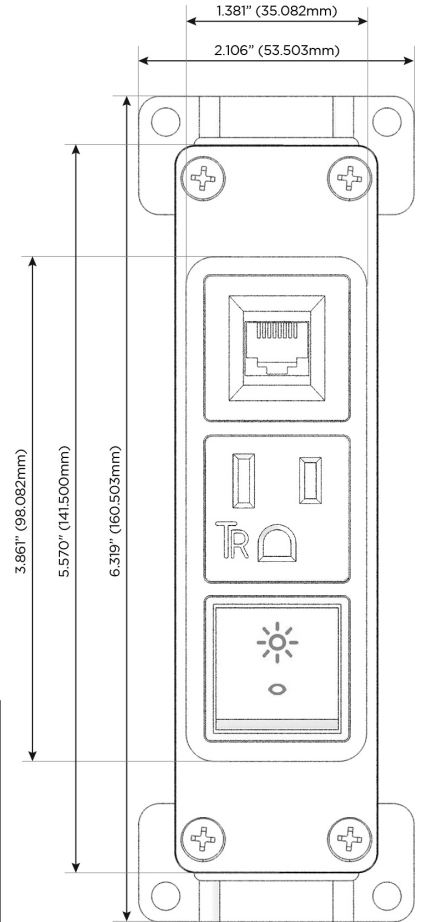

M-POWER-3T

AC POWER & DATA CONNECTIVITY SOLUTION

M-POWER-3T-RA6-CHAB

Specs:

Modules/Ports:

- **R** Switched AC (Rocker Switch)
- **A** Tamper Resistant AC Receptacle
- **6** CAT 6

Distributed by

Mormax Company, Inc.

8 Westchester Plaza

Elmsford, NY 10523

914-699-0101

sales@mormax.com

mormax.com

R A 6

TOP

SIDE