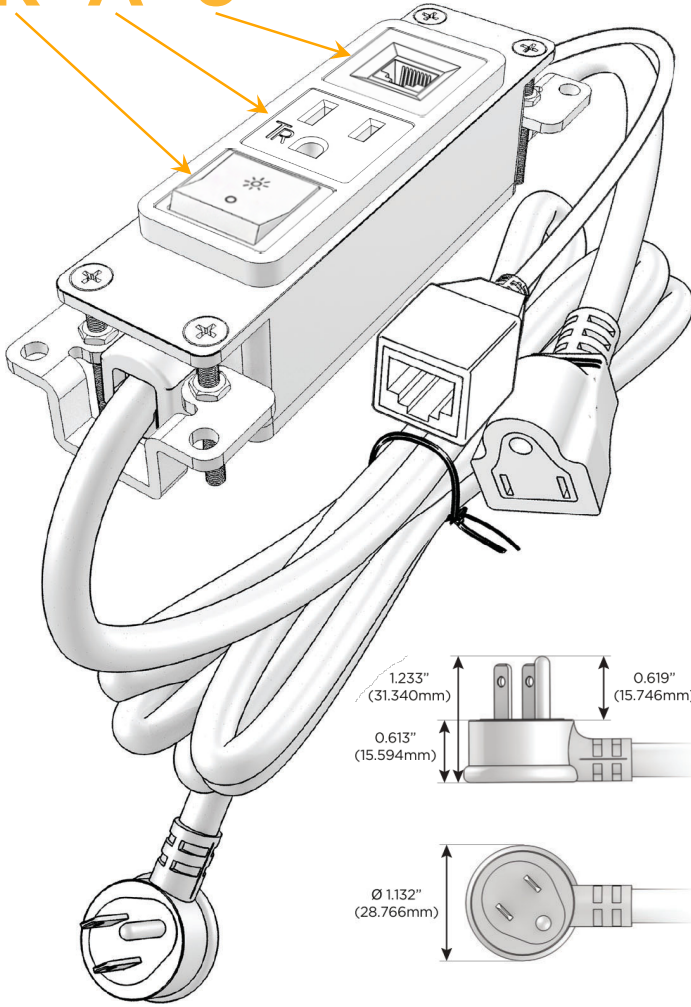

M-POWER-3T

AC POWER & DATA CONNECTIVITY SOLUTION

M-POWER-3T-RA6-CHAB

Specs:

Modules/Ports:

- **R** Switched AC (Rocker Switch)
- **A** Tamper Resistant AC Receptacle
- **6** CAT 6

Distributed by

Mormax Company, Inc.

8 Westchester Plaza

Elmsford, NY 10523

914-699-0101

sales@mormax.com

mormax.com

R A 6