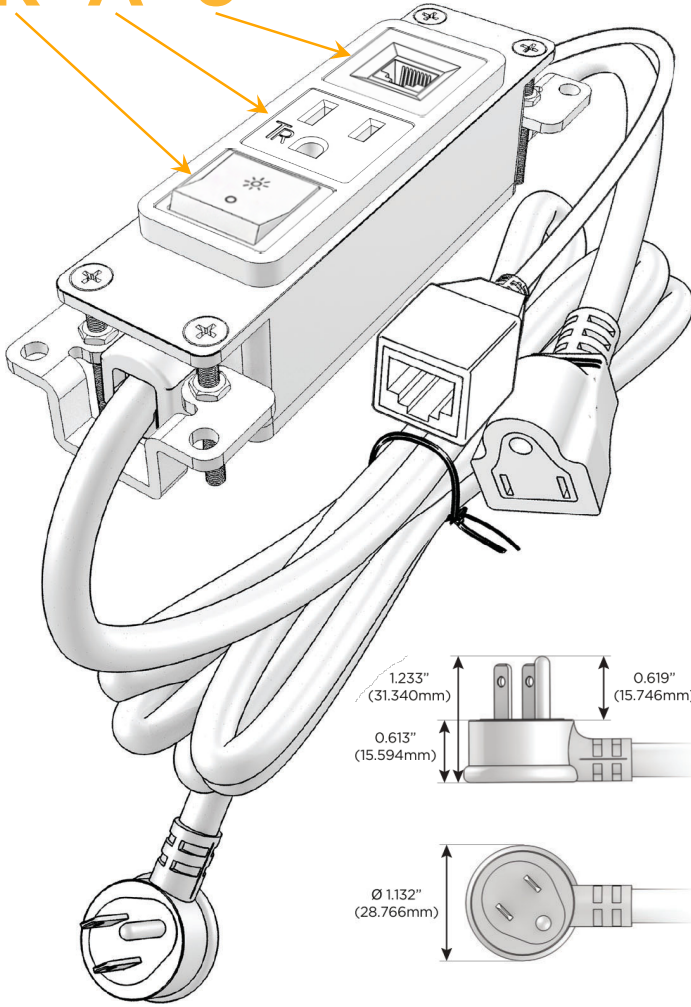

M-POWER-3T

AC POWER & DATA CONNECTIVITY SOLUTION

M-POWER-3T-RA6-BZB

Specs:

Modules/Ports:

- **R** Switched AC (Rocker Switch)
- **A** Tamper Resistant AC Receptacle
- **6** CAT 6

Distributed by

Mormax Company, Inc.

8 Westchester Plaza

Elmsford, NY 10523

914-699-0101

sales@mormax.com

mormax.com

R A 6