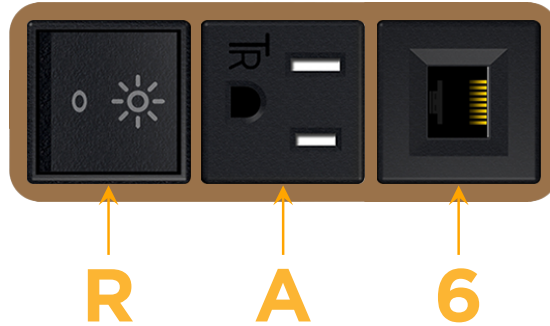

Bezel Finish: **SOLID BRONZE**

Custom Finishes Available M-POWER-3T-RA6-BZB

Features:

Module/Port Options:

- A Tamper Resistant AC Receptacle
- E USB-A & USB-C (20W)
- M Double USB-A (Fast Charging Ports - 18W)
- H HDMI
- 6 CAT 6
- 12 RJ 12
- X Switched AC
- Y 3-Way Switch (Low Voltage)
- V USB-C (45W High Speed Charging Port)
- S USB-C (25W High Speed Charging Port)
- R Switched AC (Rocker Switch)
- D Dimmer Switch

Plug:

Supplied with Low Profile Flat 45° Angle 120 VAC Plug

Optional Standard Straight 120 VAC Plug

Optional Straight 120 VAC Pass-through Plug

- CLEAN, COMPACT DESIGN
- STREAMLINED
- LOW PROFILE
- SIDE-EXITING CORDS
- PLUG & PLAY
- 6' AC CORD & PLUG (FLAT PLUG STANDARD)
- CUSTOMIZABLE CONFIGURATIONS AND FINISHES
- UL LISTED FOR MOUNTING IN FURNITURE
- 15A

M-POWER-3T

AC POWER & DATA CONNECTIVITY SOLUTION

M-POWER-3T-RA6-BZB

Specs:

Modules/Ports:

- R** Switched AC (Rocker Switch)
- A** Tamper Resistant AC Receptacle
- 6** CAT 6

Distributed by

Mormax Company, Inc.