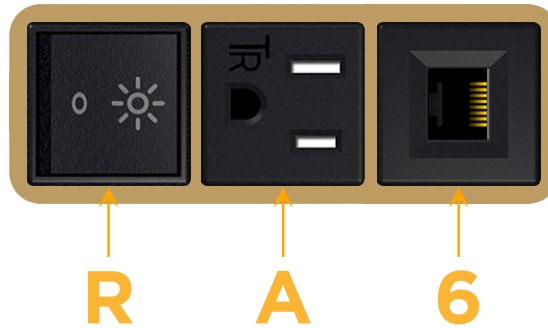

M-POWER-3T

AC POWER & DATA CONNECTIVITY SOLUTION

M-POWER-3T-RA6-BZAB

Distributed by

Mormax Company, Inc.

8 Westchester Plaza

Elmsford, NY 10523

914-699-0101

sales@mormax.com

mormax.com

Metro Light & Power's line of power & data solutions offers sophisticated design elements combined with greater ease of installation. Streamlined and low-profile, enhanced by side-exiting cords, our outlets advance the industry with their cutting edge look and feel. We believe flexibility is key, and we provide a variety of mounting options, including the ability to mount in limited spaces. Our outlets are available in many finishes and configurations, in addition to a custom color and finish capability for our clients.

Bezel Finish: **STANDARD BRONZE (ABS)**

Custom Finishes Available M-POWER-3T-RA6-BZAB

Features:

Module/Port Options:

- A Tamper Resistant AC Receptacle
- E USB-A & USB-C (20W)
- M Double USB-A (Fast Charging Ports - 18W)
- H HDMI
- 6 CAT 6
- 12 RJ 12
- X Switched AC
- Y 3-Way Switch (Low Voltage)
- V USB-C (45W High Speed Charging Port)
- S USB-C (25W High Speed Charging Port)
- R Switched AC (Rocker Switch)
- D Dimmer Switch

Plug:

Supplied with Low Profile Flat 45° Angle 120 VAC Plug

Optional Standard Straight 120 VAC Plug

Optional Straight 120 VAC Pass-through Plug

- CLEAN, COMPACT DESIGN
- STREAMLINED
- LOW PROFILE
- SIDE-EXITING CORDS
- PLUG & PLAY
- 6' AC CORD & PLUG (FLAT PLUG STANDARD)
- CUSTOMIZABLE CONFIGURATIONS AND FINISHES
- UL LISTED FOR MOUNTING IN FURNITURE
- 15A