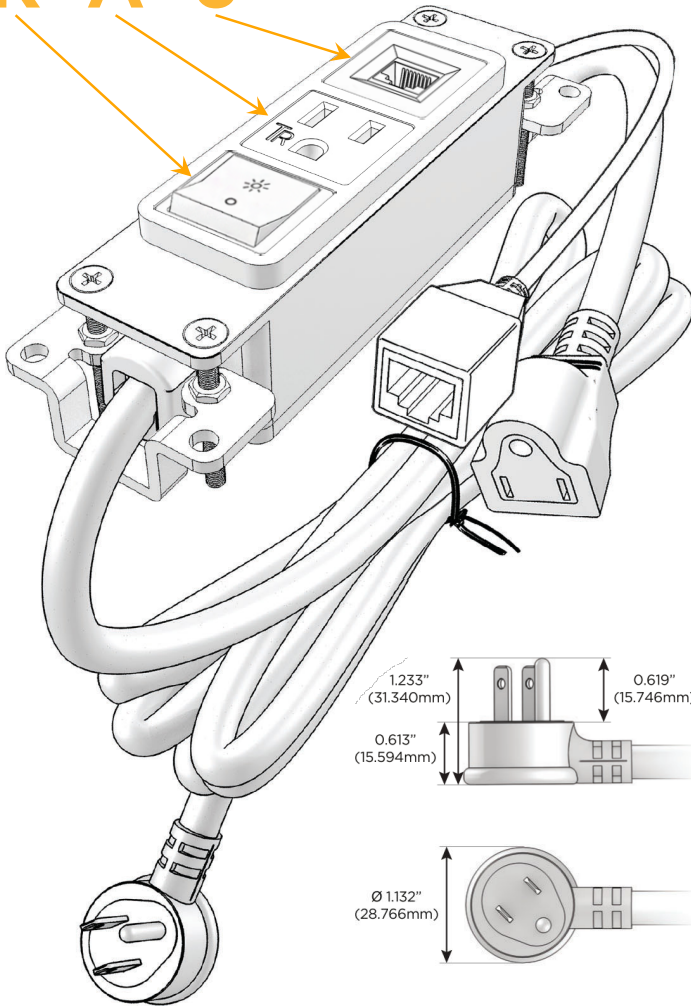

M-POWER-3T

AC POWER & DATA CONNECTIVITY SOLUTION

M-POWER-3T-RA6-BZAB

Specs:

Modules/Ports:

- **R** Switched AC (Rocker Switch)
- **A** Tamper Resistant AC Receptacle
- **6** CAT 6

Distributed by

Mormax Company, Inc.

8 Westchester Plaza

Elmsford, NY 10523

914-699-0101

sales@mormax.com

mormax.com

R A 6