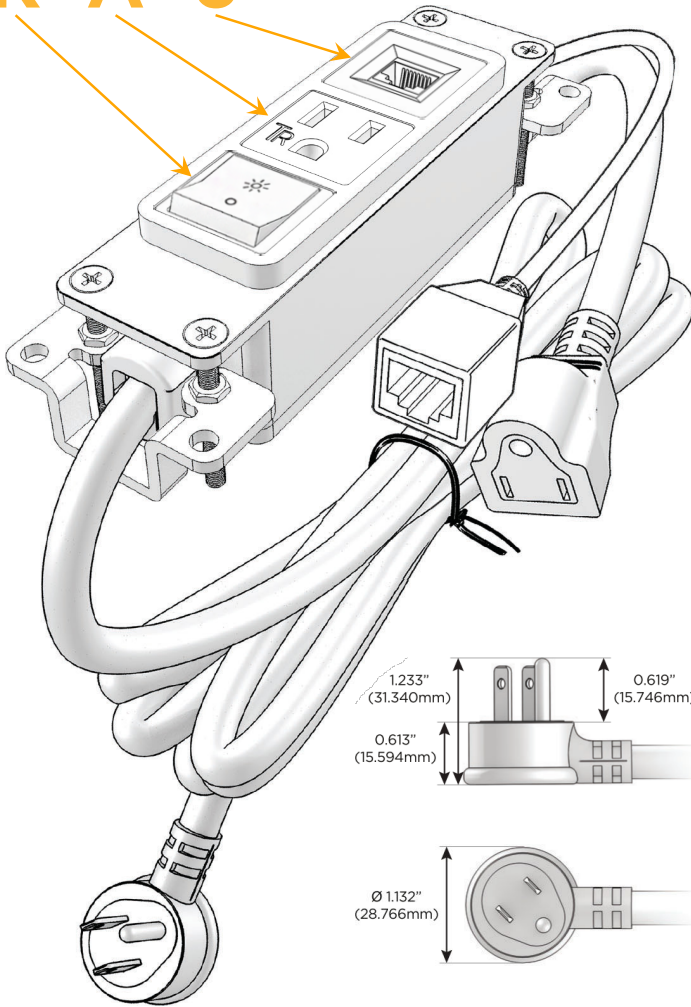

M-POWER-3T

AC POWER & DATA CONNECTIVITY SOLUTION

M-POWER-3T-RA6-BZ5AB

Specs:

Modules/Ports:

- **R** Switched AC (Rocker Switch)
- **A** Tamper Resistant AC Receptacle
- **6** CAT 6

Distributed by

Mormax Company, Inc.

8 Westchester Plaza

Elmsford, NY 10523

914-699-0101

sales@mormax.com

mormax.com

R A 6