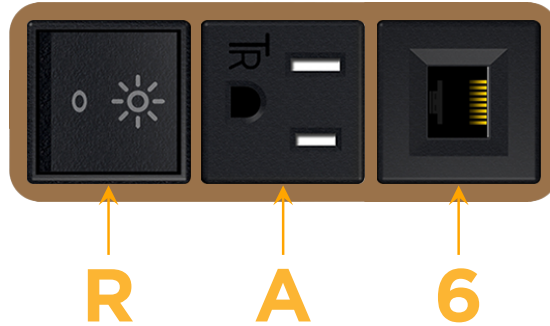

Bezel Finish: **ARCHITECTURAL BRONZE (ABS)**

Custom Finishes Available M-POWER-3T-RA6-BZ5AB

Features:

Module/Port Options:

- A** Tamper Resistant AC Receptacle
- E** USB-A & USB-C (20W)
- M** Double USB-A (Fast Charging Ports - 18W)
- H** HDMI
- 6** CAT 6
- 12** RJ 12
- X** Switched AC
- Y** 3-Way Switch (Low Voltage)
- V** USB-C (45W High Speed Charging Port)
- S** USB-C (25W High Speed Charging Port)
- R** Switched AC (Rocker Switch)
- D** Dimmer Switch

Plug:

Supplied with Low Profile Flat 45° Angle 120 VAC Plug

Optional Standard Straight 120 VAC Plug

Optional Straight 120 VAC Pass-through Plug

- CLEAN, COMPACT DESIGN
- STREAMLINED
- LOW PROFILE
- SIDE-EXITING CORDS
- PLUG & PLAY
- 6' AC CORD & PLUG (FLAT PLUG STANDARD)
- CUSTOMIZABLE CONFIGURATIONS AND FINISHES
- UL LISTED FOR MOUNTING IN FURNITURE
- 15A

M-POWER-3T

AC POWER & DATA CONNECTIVITY SOLUTION

M-POWER-3T-RA6-BZ5AB

Specs:

Modules/Ports:

- R** Switched AC (Rocker Switch)
- A** Tamper Resistant AC Receptacle
- 6** CAT 6

Distributed by

Mormax Company, Inc.