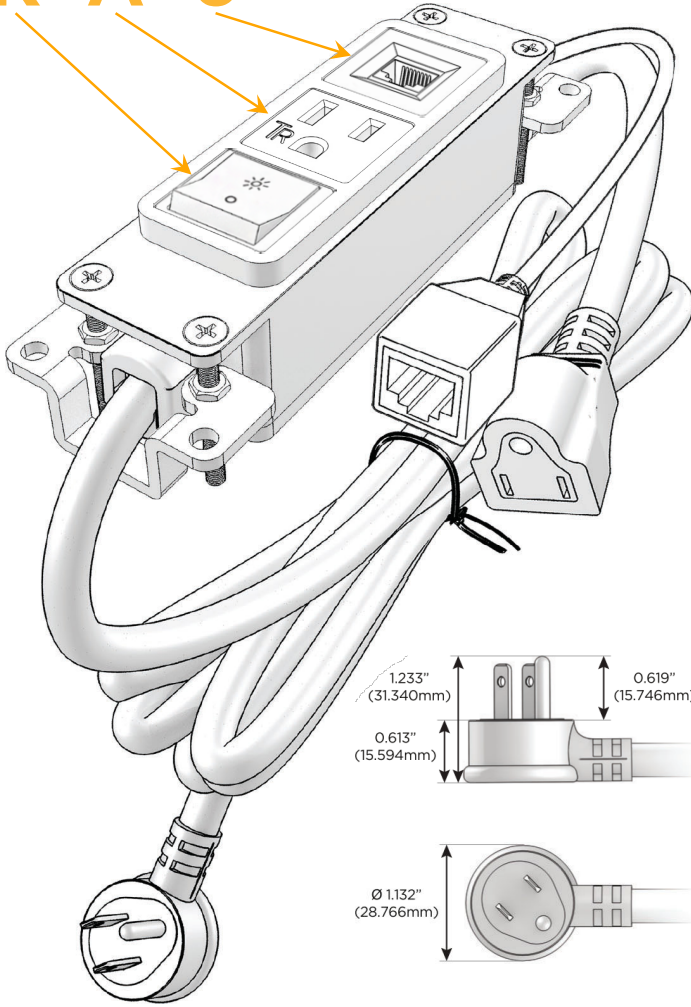

M-POWER-3T

AC POWER & DATA CONNECTIVITY SOLUTION

M-POWER-3T-RA6-BZ5AAB

Specs:

Modules/Ports:

- **R** Switched AC (Rocker Switch)
- **A** Tamper Resistant AC Receptacle
- **6** CAT 6

Distributed by

Mormax Company, Inc.

8 Westchester Plaza

Elmsford, NY 10523

914-699-0101

sales@mormax.com

mormax.com

R A 6