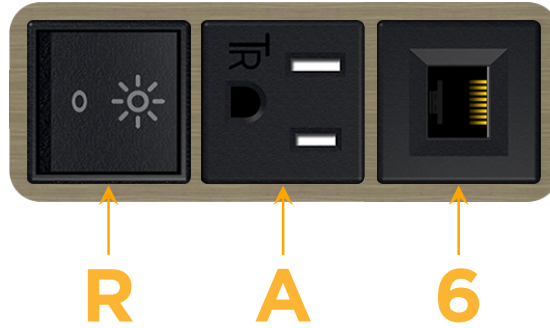

Bezel Finish: **ANTIQUED ARCHITECTURAL BRONZE (ABS)**

Custom Finishes Available M-POWER-3T-RA6-BZ5AAB

Features:

Module/Port Options:

- A Tamper Resistant AC Receptacle
- E USB-A & USB-C (20W)
- M Double USB-A (Fast Charging Ports - 18W)
- H HDMI
- 6 CAT 6
- 12 RJ 12
- X Switched AC
- Y 3-Way Switch (Low Voltage)
- V USB-C (45W High Speed Charging Port)
- S USB-C (25W High Speed Charging Port)
- R Switched AC (Rocker Switch)
- D Dimmer Switch

Plug:

Supplied with Low Profile Flat 45° Angle 120 VAC Plug

Optional Standard Straight 120 VAC Plug

Optional Straight 120 VAC Pass-through Plug

- CLEAN, COMPACT DESIGN
- STREAMLINED
- LOW PROFILE
- SIDE-EXITING CORDS
- PLUG & PLAY
- 6' AC CORD & PLUG (FLAT PLUG STANDARD)
- CUSTOMIZABLE CONFIGURATIONS AND FINISHES
- UL LISTED FOR MOUNTING IN FURNITURE
- 15A

M-POWER-3T

AC POWER & DATA CONNECTIVITY SOLUTION

M-POWER-3T-RA6-BZ5AAB

Specs:

Modules/Ports:

- R** Switched AC (Rocker Switch)
- A** Tamper Resistant AC Receptacle
- 6** CAT 6

Distributed by

Mormax Company, Inc.