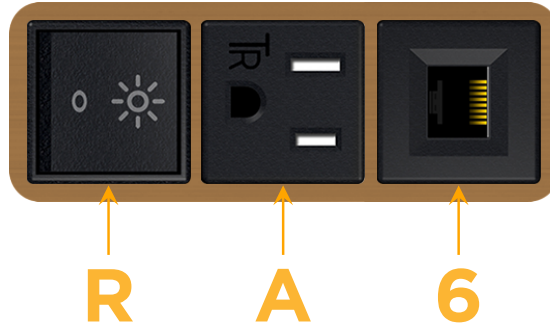

Bezel Finish: **SOLID BRONZE BRUSHED**

Custom Finishes Available M-POWER-3T-RA6-BZ4B

Features:

Module/Port Options:

- A Tamper Resistant AC Receptacle
- E USB-A & USB-C (20W)
- M Double USB-A (Fast Charging Ports - 18W)
- H HDMI
- 6 CAT 6
- 12 RJ 12
- X Switched AC
- Y 3-Way Switch (Low Voltage)
- V USB-C (45W High Speed Charging Port)
- S USB-C (25W High Speed Charging Port)
- R Switched AC (Rocker Switch)
- D Dimmer Switch

Plug:

Supplied with Low Profile Flat 45° Angle 120 VAC Plug

Optional Standard Straight 120 VAC Plug

Optional Straight 120 VAC Pass-through Plug

- CLEAN, COMPACT DESIGN
- STREAMLINED
- LOW PROFILE
- SIDE-EXITING CORDS
- PLUG & PLAY
- 6' AC CORD & PLUG (FLAT PLUG STANDARD)
- CUSTOMIZABLE CONFIGURATIONS AND FINISHES
- UL LISTED FOR MOUNTING IN FURNITURE
- 15A

M-POWER-3T

AC POWER & DATA CONNECTIVITY SOLUTION

M-POWER-3T-RA6-BZ4B

Specs:

Modules/Ports:

- R** Switched AC (Rocker Switch)
- A** Tamper Resistant AC Receptacle
- 6** CAT 6

Distributed by

Mormax Company, Inc.