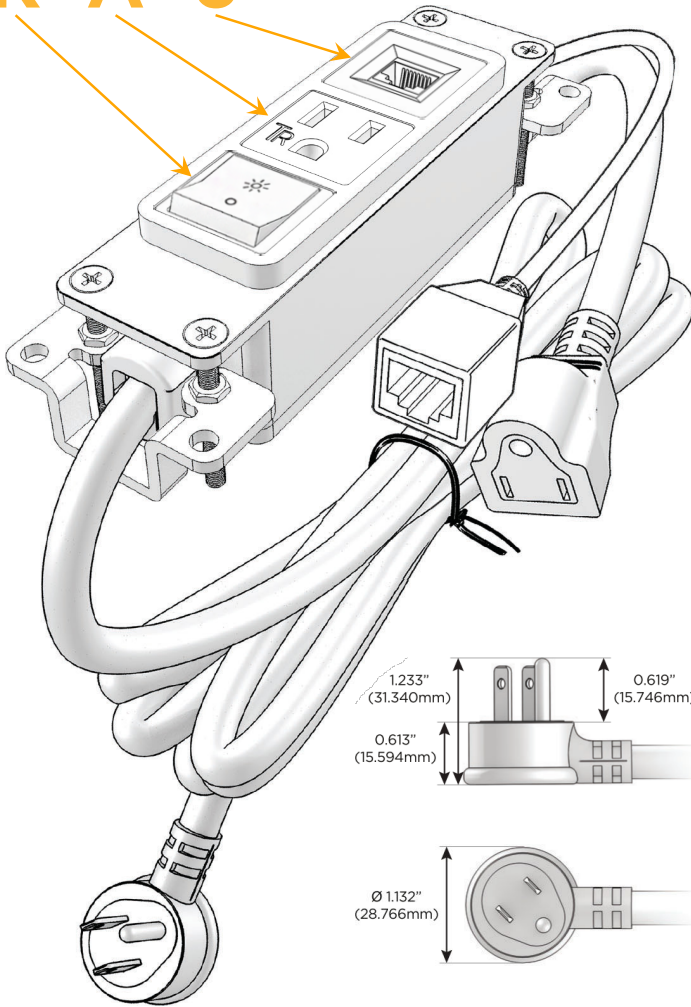

M-POWER-3T

AC POWER & DATA CONNECTIVITY SOLUTION

M-POWER-3T-RA6-BZ4B

Specs:

Modules/Ports:

- **R** Switched AC (Rocker Switch)
- **A** Tamper Resistant AC Receptacle
- **6** CAT 6

Distributed by

Mormax Company, Inc.

8 Westchester Plaza

Elmsford, NY 10523

914-699-0101

sales@mormax.com

mormax.com

R A 6