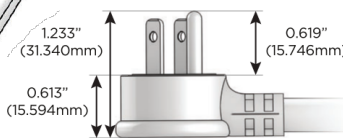

Mormax Company, Inc.

8 Westchester Plaza

Elmsford, NY 10523

914-699-0101

sales@mormax.com

mormax.com

R A 6