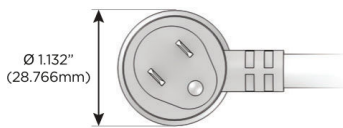

Mormax Company, Inc.

8 Westchester Plaza

Elmsford, NY 10523

914-699-0101

sales@mormax.com

mormax.com

R A 6