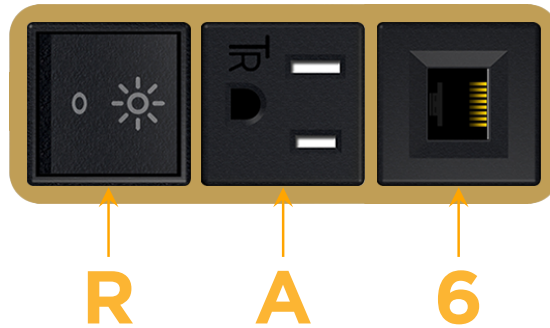

Bezel Finish: **SOLID BRASS**
Custom Finishes Available M-POWER-3T-RA6-BRB

Features:

Module/Port Options:

- A Tamper Resistant AC Receptacle
- E USB-A & USB-C (20W)
- M Double USB-A (Fast Charging Ports - 18W)
- H HDMI
- 6 CAT 6
- 12 RJ 12
- X Switched AC
- Y 3-Way Switch (Low Voltage)
- V USB-C (45W High Speed Charging Port)
- S USB-C (25W High Speed Charging Port)
- R Switched AC (Rocker Switch)
- D Dimmer Switch

Plug:

Supplied with Low Profile Flat 45° Angle 120 VAC Plug

Optional Standard Straight 120 VAC Plug

Optional Straight 120 VAC Pass-through Plug

- CLEAN, COMPACT DESIGN
- STREAMLINED
- LOW PROFILE
- SIDE-EXITING CORDS
- PLUG & PLAY
- 6' AC CORD & PLUG (FLAT PLUG STANDARD)
- CUSTOMIZABLE CONFIGURATIONS AND FINISHES
- UL LISTED FOR MOUNTING IN FURNITURE
- 15A

M-POWER-3T

AC POWER & DATA CONNECTIVITY SOLUTION

M-POWER-3T-RA6-BRB

Specs:

Modules/Ports:

- R** Switched AC (Rocker Switch)
- A** Tamper Resistant AC Receptacle
- 6** CAT 6

Distributed by

Mormax Company, Inc.