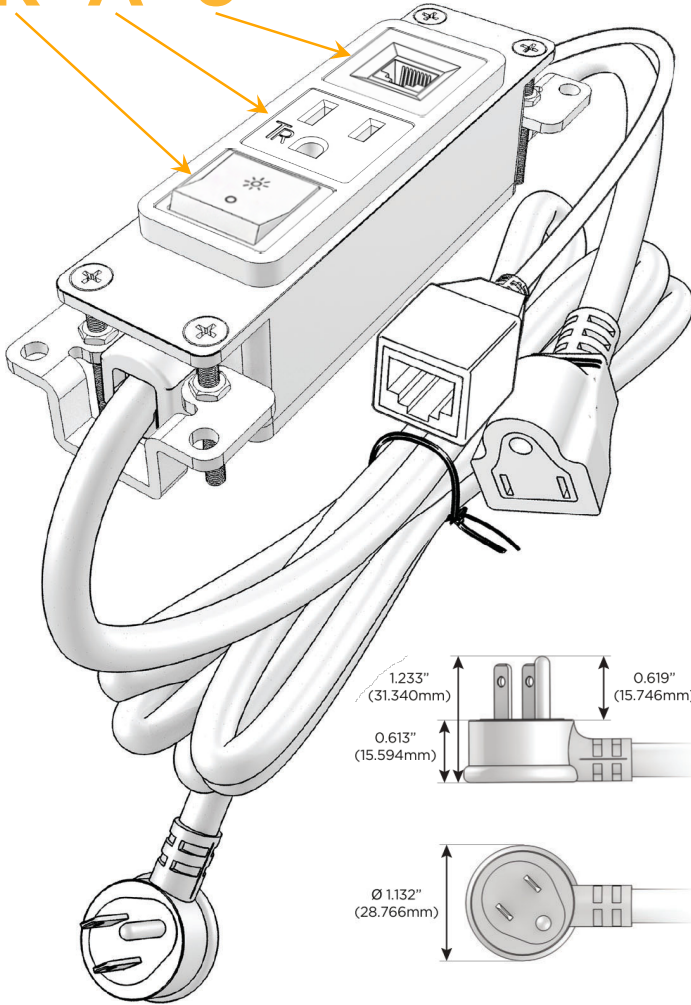

M-POWER-3T

AC POWER & DATA CONNECTIVITY SOLUTION

M-POWER-3T-RA6-BRB

Specs:

Modules/Ports:

- **R** Switched AC (Rocker Switch)
- **A** Tamper Resistant AC Receptacle
- **6** CAT 6

Distributed by

Mormax Company, Inc.

8 Westchester Plaza

Elmsford, NY 10523

914-699-0101

sales@mormax.com

mormax.com

R A 6