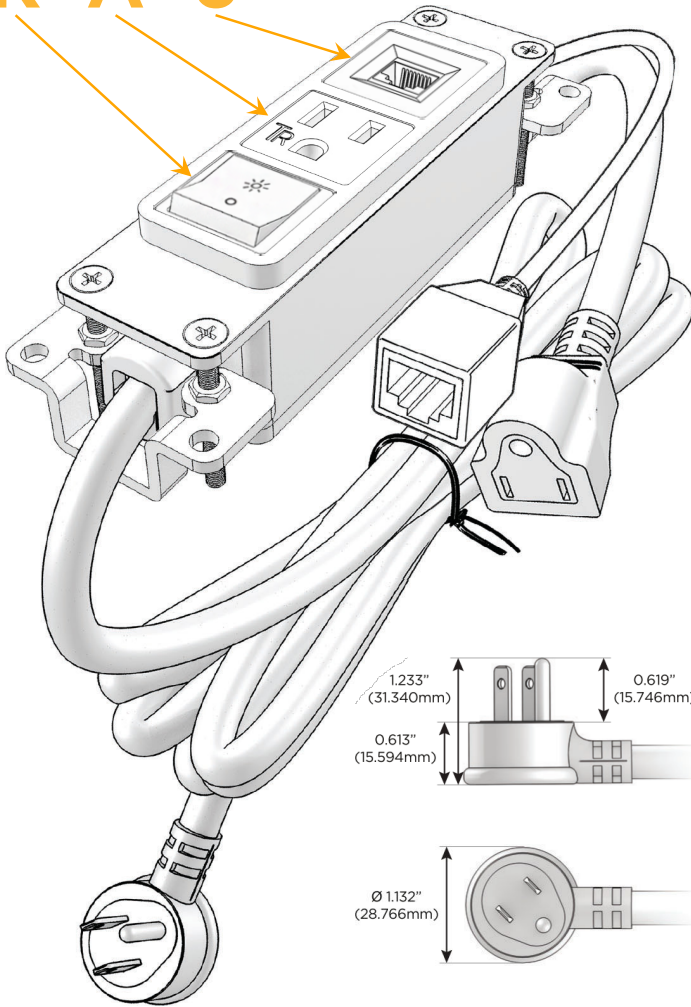

M-POWER-3T

AC POWER & DATA CONNECTIVITY SOLUTION

M-POWER-3T-RA6-BRAB

Specs:

Modules/Ports:

- **R** Switched AC (Rocker Switch)
- **A** Tamper Resistant AC Receptacle
- **6** CAT 6

Distributed by

Mormax Company, Inc.

8 Westchester Plaza

Elmsford, NY 10523

914-699-0101

sales@mormax.com

mormax.com

R A 6