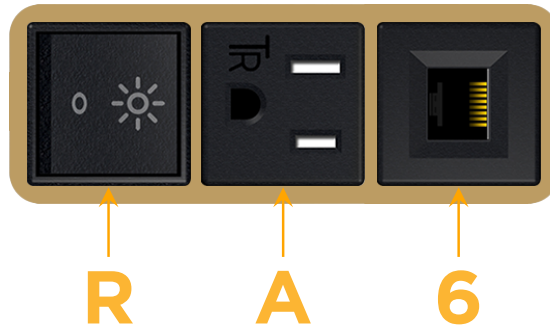

Bezel Finish: **BRASS (ABS)**

Custom Finishes Available M-POWER-3T-RA6-BRAB

Features:

Module/Port Options:

- A** Tamper Resistant AC Receptacle
- E** USB-A & USB-C (20W)
- M** Double USB-A (Fast Charging Ports - 18W)
- H** HDMI
- 6** CAT 6
- 12** RJ 12
- X** Switched AC
- Y** 3-Way Switch (Low Voltage)
- V** USB-C (45W High Speed Charging Port)
- S** USB-C (25W High Speed Charging Port)
- R** Switched AC (Rocker Switch)
- D** Dimmer Switch

Plug:

Supplied with Low Profile Flat 45° Angle 120 VAC Plug

Optional Standard Straight 120 VAC Plug

Optional Straight 120 VAC Pass-through Plug

- CLEAN, COMPACT DESIGN
- STREAMLINED
- LOW PROFILE
- SIDE-EXITING CORDS
- PLUG & PLAY
- 6' AC CORD & PLUG (FLAT PLUG STANDARD)
- CUSTOMIZABLE CONFIGURATIONS AND FINISHES
- UL LISTED FOR MOUNTING IN FURNITURE
- 15A

M-POWER-3T

AC POWER & DATA CONNECTIVITY SOLUTION

M-POWER-3T-RA6-BRAB

Specs:

Modules/Ports:

- R** Switched AC (Rocker Switch)
- A** Tamper Resistant AC Receptacle
- 6** CAT 6

Distributed by

Mormax Company, Inc.