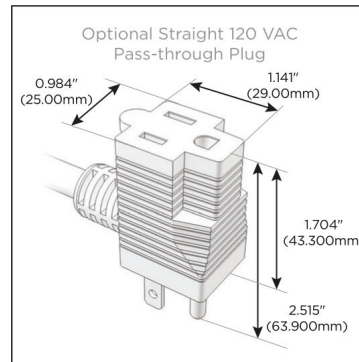

M-POWER-3T

AC POWER & DATA CONNECTIVITY SOLUTION

M-POWER-3T-RA6-BRAB

Specs:

Modules/Ports:

- **R** Switched AC (Rocker Switch)
- **A** Tamper Resistant AC Receptacle
- **6** CAT 6

Distributed by

Mormax Company, Inc.

8 Westchester Plaza

Elmsford, NY 10523

914-699-0101

sales@mormax.com

mormax.com

R A 6