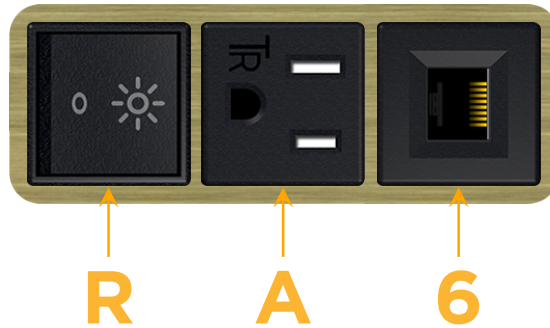

Bezel Finish: **BRASS ANTIQUED (ABS)**

Custom Finishes Available M-POWER-3T-RA6-BRAAB

Features:

Module/Port Options:

- A Tamper Resistant AC Receptacle
- E USB-A & USB-C (20W)
- M Double USB-A (Fast Charging Ports - 18W)
- H HDMI
- 6 CAT 6
- 12 RJ 12
- X Switched AC
- Y 3-Way Switch (Low Voltage)
- V USB-C (45W High Speed Charging Port)
- S USB-C (25W High Speed Charging Port)
- R Switched AC (Rocker Switch)
- D Dimmer Switch

Plug:

Supplied with Low Profile Flat 45° Angle 120 VAC Plug

Optional Standard Straight 120 VAC Plug

Optional Straight 120 VAC Pass-through Plug

- CLEAN, COMPACT DESIGN
- STREAMLINED
- LOW PROFILE
- SIDE-EXITING CORDS
- PLUG & PLAY
- 6' AC CORD & PLUG (FLAT PLUG STANDARD)
- CUSTOMIZABLE CONFIGURATIONS AND FINISHES
- UL LISTED FOR MOUNTING IN FURNITURE
- 15A

M-POWER-3T

AC POWER & DATA CONNECTIVITY SOLUTION

M-POWER-3T-RA6-BRAAB

Specs:

Modules/Ports:

- R** Switched AC (Rocker Switch)
- A** Tamper Resistant AC Receptacle
- 6** CAT 6

Distributed by

Mormax Company, Inc.