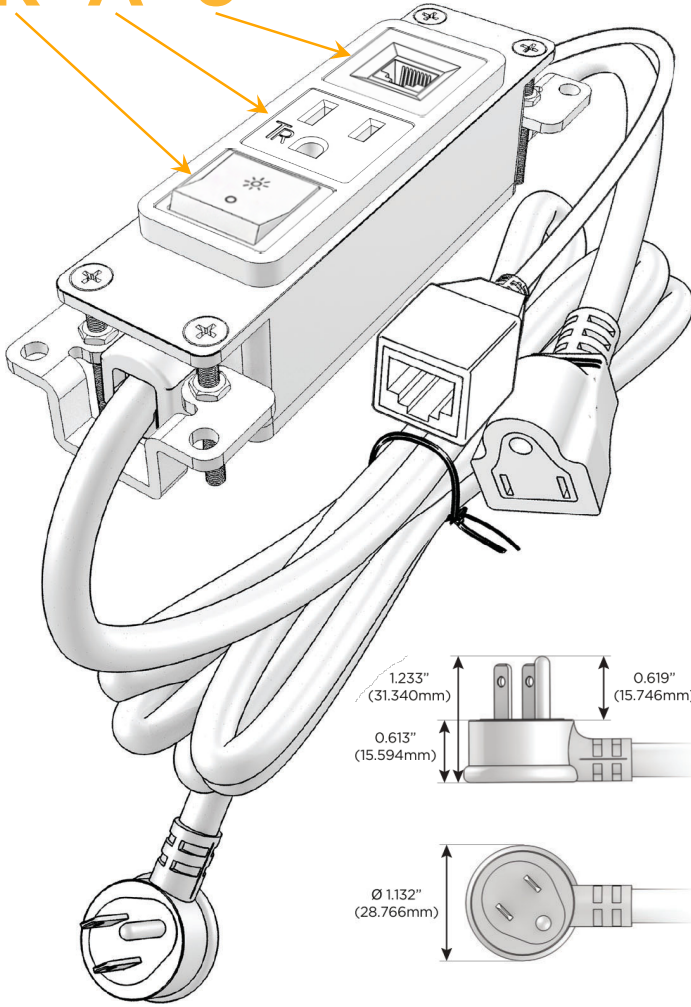

M-POWER-3T

AC POWER & DATA CONNECTIVITY SOLUTION

M-POWER-3T-RA6-BRAAB

Specs:

Modules/Ports:

- **R** Switched AC (Rocker Switch)
- **A** Tamper Resistant AC Receptacle
- **6** CAT 6

Distributed by

Mormax Company, Inc.

8 Westchester Plaza

Elmsford, NY 10523

914-699-0101

sales@mormax.com

mormax.com

R A 6