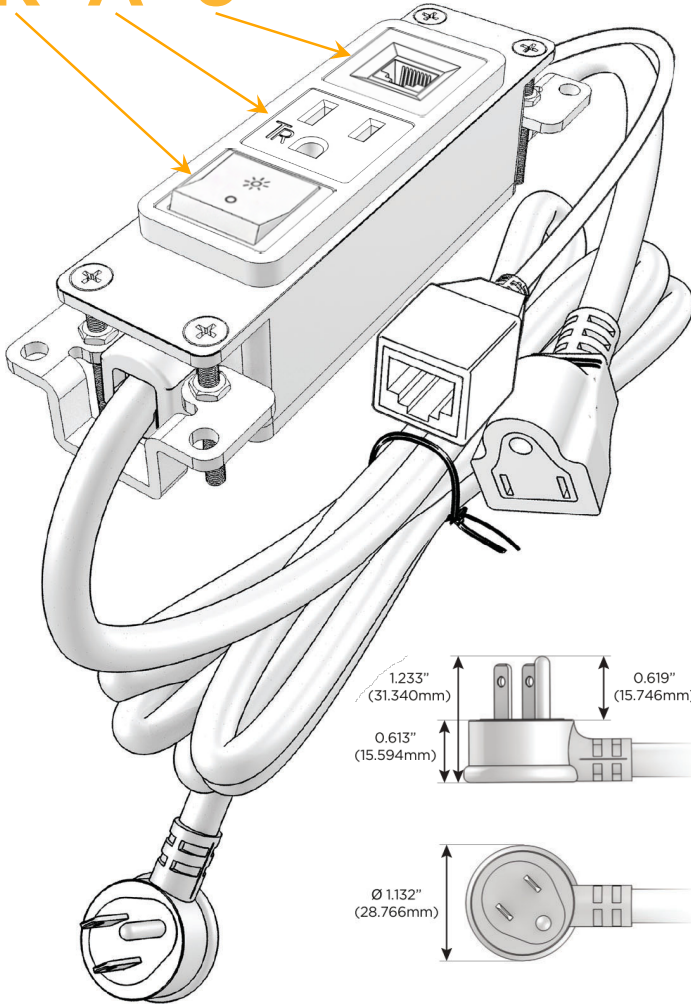

M-POWER-3T

AC POWER & DATA CONNECTIVITY SOLUTION

M-POWER-3T-RA6-BR4B

Specs:

Modules/Ports:

- **R** Switched AC (Rocker Switch)
- **A** Tamper Resistant AC Receptacle
- **6** CAT 6

Distributed by

Mormax Company, Inc.

8 Westchester Plaza

Elmsford, NY 10523

914-699-0101

sales@mormax.com

mormax.com

R A 6