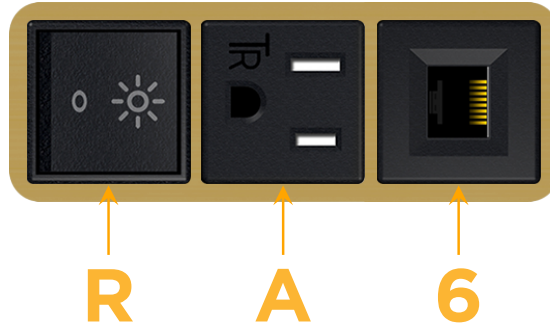

Bezel Finish: **SOLID BRASS BRUSHED**

Custom Finishes Available M-POWER-3T-RA6-BR4B

Features:

Module/Port Options:

- A Tamper Resistant AC Receptacle
- E USB-A & USB-C (20W)
- M Double USB-A (Fast Charging Ports - 18W)
- H HDMI
- 6 CAT 6
- 12 RJ 12
- X Switched AC
- Y 3-Way Switch (Low Voltage)
- V USB-C (45W High Speed Charging Port)
- S USB-C (25W High Speed Charging Port)
- R Switched AC (Rocker Switch)
- D Dimmer Switch

Plug:

Supplied with Low Profile Flat 45° Angle 120 VAC Plug

Optional Standard Straight 120 VAC Plug

Optional Straight 120 VAC Pass-through Plug

- CLEAN, COMPACT DESIGN
- STREAMLINED
- LOW PROFILE
- SIDE-EXITING CORDS
- PLUG & PLAY
- 6' AC CORD & PLUG (FLAT PLUG STANDARD)
- CUSTOMIZABLE CONFIGURATIONS AND FINISHES
- UL LISTED FOR MOUNTING IN FURNITURE
- 15A

M-POWER-3T

AC POWER & DATA CONNECTIVITY SOLUTION

M-POWER-3T-RA6-BR4B

Specs:

Modules/Ports:

- R** Switched AC (Rocker Switch)
- A** Tamper Resistant AC Receptacle
- 6** CAT 6

Distributed by

Mormax Company, Inc.