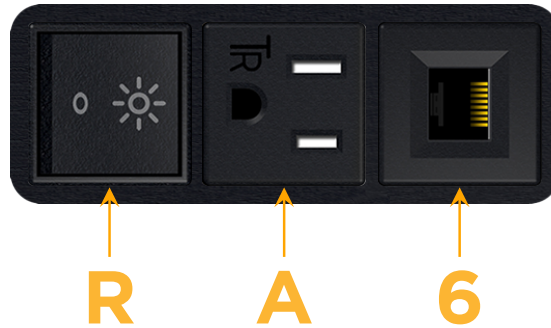

Bezel Finish: **BLACK (STEEL)**

Custom Finishes Available M-POWER-3T-RA6-BB

Features:

Module/Port Options:

- A Tamper Resistant AC Receptacle
- E USB-A & USB-C (20W)
- M Double USB-A (Fast Charging Ports - 18W)
- H HDMI
- 6 CAT 6
- 12 RJ 12
- X Switched AC
- Y 3-Way Switch (Low Voltage)
- V USB-C (45W High Speed Charging Port)
- S USB-C (25W High Speed Charging Port)
- R Switched AC (Rocker Switch)
- D Dimmer Switch

Plug:

Supplied with Low Profile Flat 45° Angle 120 VAC Plug

Optional Standard Straight 120 VAC Plug

Optional Straight 120 VAC Pass-through Plug

- CLEAN, COMPACT DESIGN
- STREAMLINED
- LOW PROFILE
- SIDE-EXITING CORDS
- PLUG & PLAY
- 6' AC CORD & PLUG (FLAT PLUG STANDARD)
- CUSTOMIZABLE CONFIGURATIONS AND FINISHES
- UL LISTED FOR MOUNTING IN FURNITURE
- 15A

M-POWER-3T

AC POWER & DATA CONNECTIVITY SOLUTION

M-POWER-3T-RA6-BB

Specs:

Modules/Ports:

- R** Switched AC (Rocker Switch)
- A** Tamper Resistant AC Receptacle
- 6** CAT 6

Distributed by

Mormax Company, Inc.