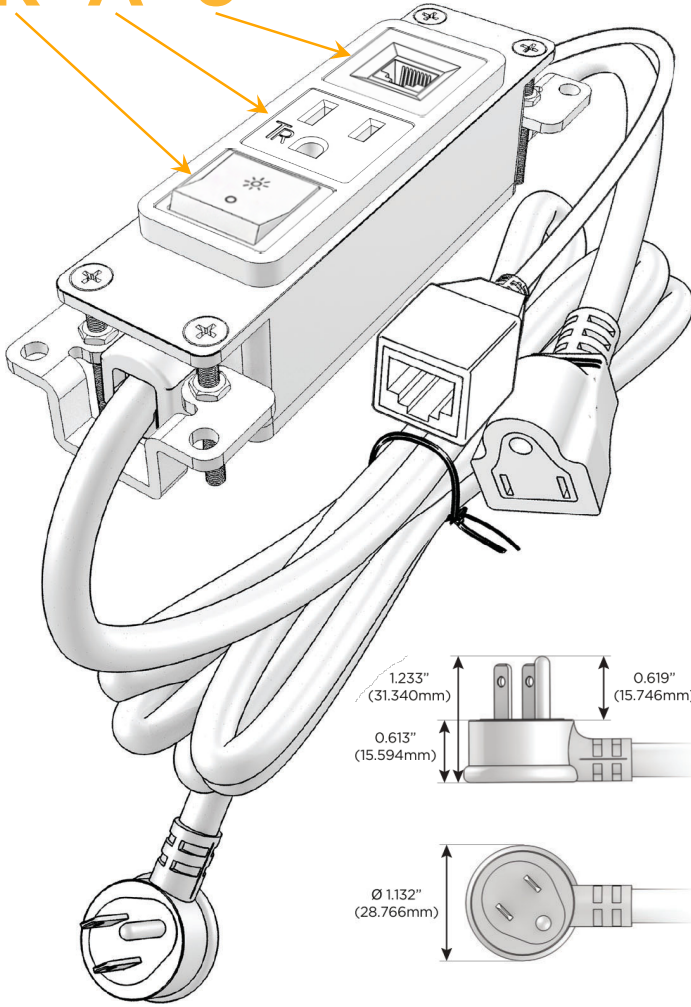

M-POWER-3T

AC POWER & DATA CONNECTIVITY SOLUTION

M-POWER-3T-RA6-BB

Specs:

Modules/Ports:

- **R** Switched AC (Rocker Switch)
- **A** Tamper Resistant AC Receptacle
- **6** CAT 6

Distributed by

Mormax Company, Inc.

8 Westchester Plaza

Elmsford, NY 10523

914-699-0101

sales@mormax.com

mormax.com

R A 6