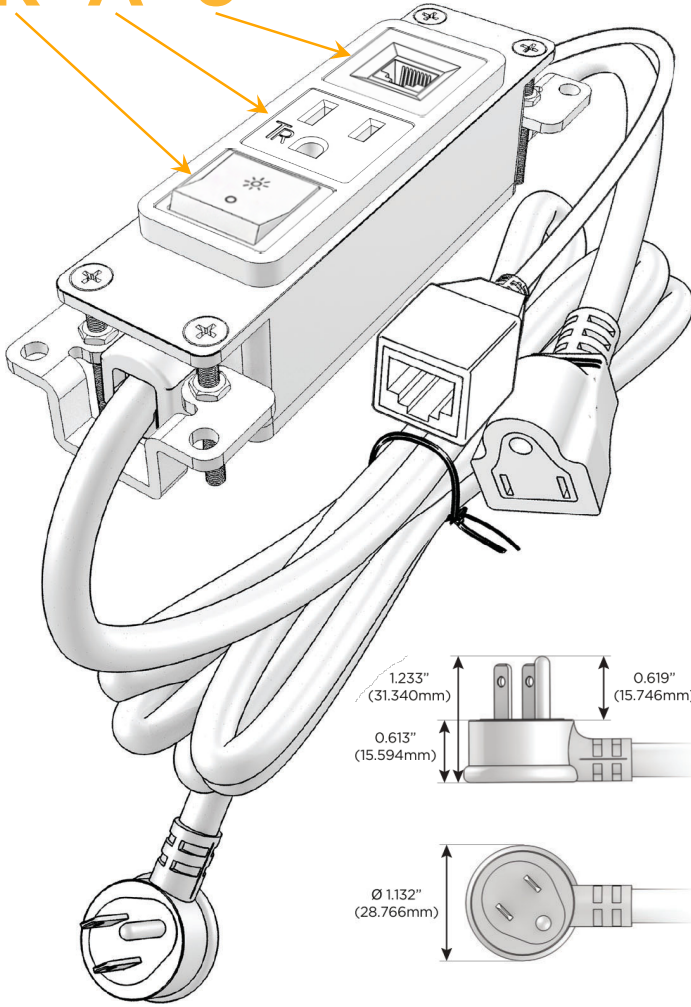

M-POWER-3T

AC POWER & DATA CONNECTIVITY SOLUTION

M-POWER-3T-RA6-BAB

Specs:

Modules/Ports:

- **R** Switched AC (Rocker Switch)
- **A** Tamper Resistant AC Receptacle
- **6** CAT 6

Distributed by

Mormax Company, Inc.

8 Westchester Plaza

Elmsford, NY 10523

914-699-0101

sales@mormax.com

mormax.com

R A 6