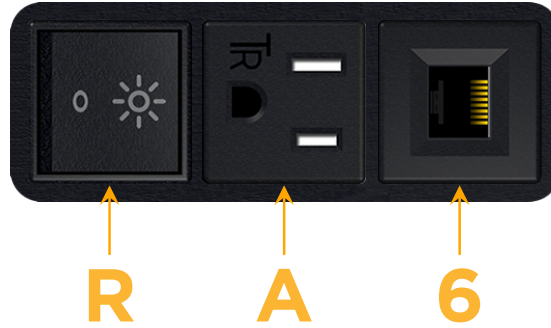

M-POWER-3T

AC POWER & DATA CONNECTIVITY SOLUTION

M-POWER-3T-RA6-BAB

Distributed by

Mormax Company, Inc.

8 Westchester Plaza

Elmsford, NY 10523

914-699-0101

sales@mormax.com

mormax.com

Metro Light & Power's line of power & data solutions offers sophisticated design elements combined with greater ease of installation. Streamlined and low-profile, enhanced by side-exiting cords, our outlets advance the industry with their cutting edge look and feel. We believe flexibility is key, and we provide a variety of mounting options, including the ability to mount in limited spaces. Our outlets are available in many finishes and configurations, in addition to a custom color and finish capability for our clients.

Bezel Finish: **BLACK (ABS)**

Custom Finishes Available M-POWER-3T-RA6-BAB

Features:

Module/Port Options:

- **A** Tamper Resistant AC Receptacle
- **E** USB-A & USB-C (20W)
- **M** Double USB-A (Fast Charging Ports - 18W)
- **H** HDMI
- **6** CAT 6
- **12** RJ 12
- **X** Switched AC
- **Y** 3-Way Switch (Low Voltage)
- **V** USB-C (45W High Speed Charging Port)
- **S** USB-C (25W High Speed Charging Port)
- **R** Switched AC (Rocker Switch)
- **D** Dimmer Switch

Plug:

Supplied with Low Profile Flat 45° Angle 120 VAC Plug

Optional Standard Straight 120 VAC Plug

Optional Straight 120 VAC Pass-through Plug

- CLEAN, COMPACT DESIGN
- STREAMLINED
- LOW PROFILE
- SIDE-EXITING CORDS
- PLUG & PLAY
- 6' AC CORD & PLUG (FLAT PLUG STANDARD)
- CUSTOMIZABLE CONFIGURATIONS AND FINISHES
- UL LISTED FOR MOUNTING IN FURNITURE
- 15A