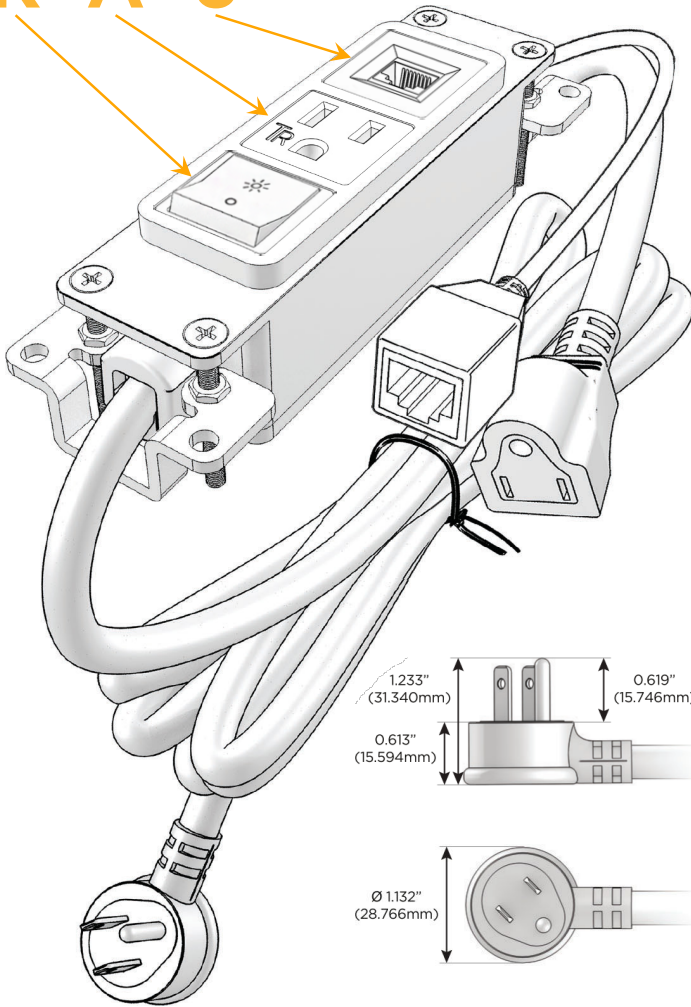

M-POWER-3T

AC POWER & DATA CONNECTIVITY SOLUTION

M-POWER-3T-RA6-B2AB

Specs:

Modules/Ports:

- **R** Switched AC (Rocker Switch)
- **A** Tamper Resistant AC Receptacle
- **6** CAT 6

Distributed by

Mormax Company, Inc.

8 Westchester Plaza

Elmsford, NY 10523

914-699-0101

sales@mormax.com

mormax.com

R A 6