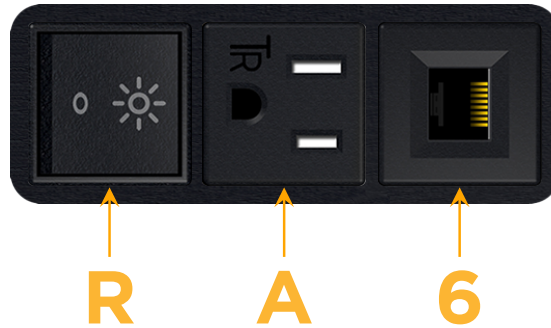

Bezel Finish: **SATIN BLACK (ABS)**

Custom Finishes Available M-POWER-3T-RA6-B2AB

Features:

Module/Port Options:

- A** Tamper Resistant AC Receptacle
- E** USB-A & USB-C (20W)
- M** Double USB-A (Fast Charging Ports - 18W)
- H** HDMI
- 6** CAT 6
- 12** RJ 12
- X** Switched AC
- Y** 3-Way Switch (Low Voltage)
- V** USB-C (45W High Speed Charging Port)
- S** USB-C (25W High Speed Charging Port)
- R** Switched AC (Rocker Switch)
- D** Dimmer Switch

Plug:

Supplied with Low Profile Flat 45° Angle 120 VAC Plug

Optional Standard Straight 120 VAC Plug

Optional Straight 120 VAC Pass-through Plug

- CLEAN, COMPACT DESIGN
- STREAMLINED
- LOW PROFILE
- SIDE-EXITING CORDS
- PLUG & PLAY
- 6' AC CORD & PLUG (FLAT PLUG STANDARD)
- CUSTOMIZABLE CONFIGURATIONS AND FINISHES
- UL LISTED FOR MOUNTING IN FURNITURE
- 15A

M-POWER-3T

AC POWER & DATA CONNECTIVITY SOLUTION

M-POWER-3T-RA6-B2AB

Specs:

Modules/Ports:

- R** Switched AC (Rocker Switch)
- A** Tamper Resistant AC Receptacle
- 6** CAT 6

Distributed by

Mormax Company, Inc.