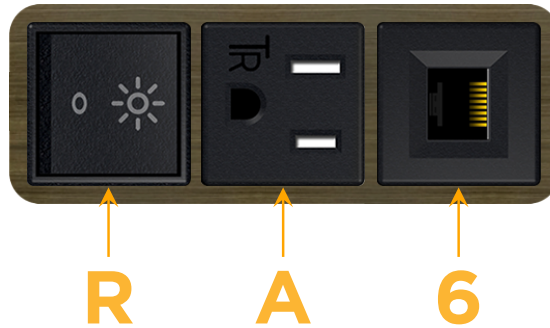

Bezel Finish: **SPECIAL ANTIQUE BRONZE (ABS)**

Custom Finishes Available M-POWER-3T-RA6-APAB

Features:

Module/Port Options:

- A Tamper Resistant AC Receptacle
- E USB-A & USB-C (20W)
- M Double USB-A (Fast Charging Ports - 18W)
- H HDMI
- 6 CAT 6
- 12 RJ 12
- X Switched AC
- Y 3-Way Switch (Low Voltage)
- V USB-C (45W High Speed Charging Port)
- S USB-C (25W High Speed Charging Port)
- R Switched AC (Rocker Switch)
- D Dimmer Switch

Plug:

Supplied with Low Profile Flat 45° Angle 120 VAC Plug

Optional Standard Straight 120 VAC Plug

Optional Straight 120 VAC Pass-through Plug

- CLEAN, COMPACT DESIGN
- STREAMLINED
- LOW PROFILE
- SIDE-EXITING CORDS
- PLUG & PLAY
- 6' AC CORD & PLUG (FLAT PLUG STANDARD)
- CUSTOMIZABLE CONFIGURATIONS AND FINISHES
- UL LISTED FOR MOUNTING IN FURNITURE
- 15A

M-POWER-3T

AC POWER & DATA CONNECTIVITY SOLUTION

M-POWER-3T-RA6-APAB

Specs:

Modules/Ports:

- R** Switched AC (Rocker Switch)
- A** Tamper Resistant AC Receptacle
- 6** CAT 6

Distributed by

Mormax Company, Inc.