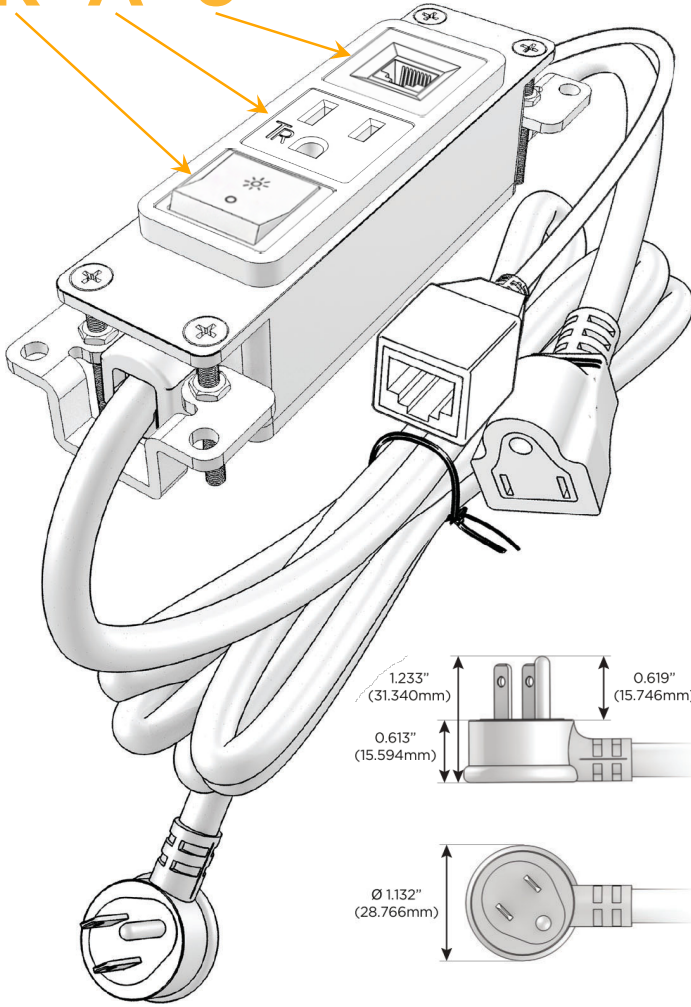

M-POWER-3T

AC POWER & DATA CONNECTIVITY SOLUTION

M-POWER-3T-RA6-APAB

Specs:

Modules/Ports:

- **R** Switched AC (Rocker Switch)
- **A** Tamper Resistant AC Receptacle
- **6** CAT 6

Distributed by

Mormax Company, Inc.

8 Westchester Plaza

Elmsford, NY 10523

914-699-0101

sales@mormax.com

mormax.com

R A 6