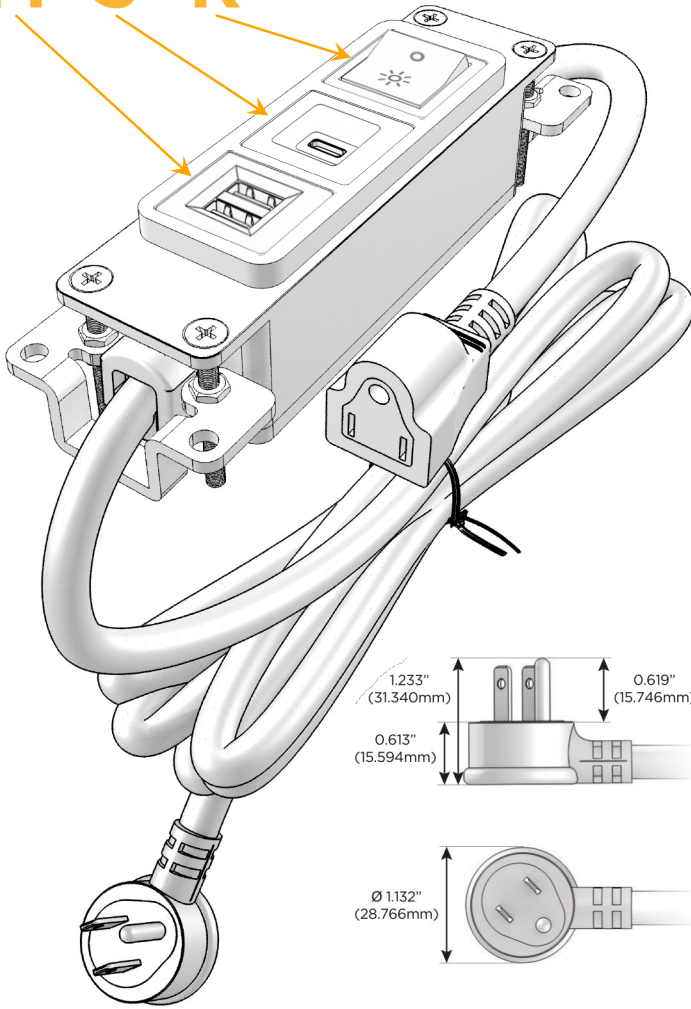

M-POWER-3T

AC POWER & DATA CONNECTIVITY SOLUTION

M-POWER-3T-MSR-SS4B

Specs:

Modules/Ports:

- **M** Double USB-A (Fast Charging Ports - 18W)
- **S** USB-C (25W High Speed Charging Port)
- **R** Switched AC (Rocker Switch)

Distributed by

Mormax Company, Inc.

8 Westchester Plaza

Elmsford, NY 10523

914-699-0101

sales@mormax.com

mormax.com

M S R