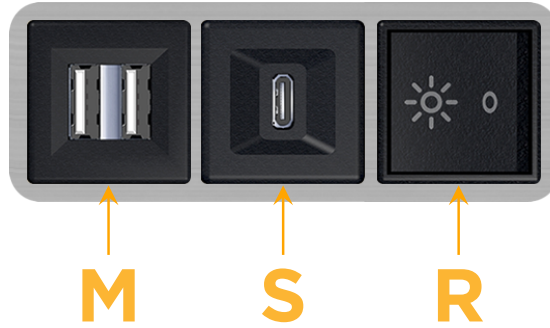

Bezel Finish: **STAINLESS STEEL BRUSHED**

Custom Finishes Available M-POWER-3T-MSR-SS4B

Features:

**Module/Port Options:**

- A** Tamper Resistant AC Receptacle
- E** USB-A & USB-C (20W)
- M** Double USB-A (Fast Charging Ports - 18W)
- H** HDMI
- 6** CAT 6
- 12** RJ 12
- X** Switched AC
- Y** 3-Way Switch (Low Voltage)
- V** USB-C (45W High Speed Charging Port)
- S** USB-C (25W High Speed Charging Port)
- R** Switched AC (Rocker Switch)
- D** Dimmer Switch

**Plug:**

- Supplied with Low Profile Flat 45° Angle 120 VAC Plug
- Optional Standard Straight 120 VAC Plug
- Optional Straight 120 VAC Pass-through Plug

- CLEAN, COMPACT DESIGN
- STREAMLINED
- LOW PROFILE
- SIDE-EXITING CORDS
- PLUG & PLAY
- 6' AC CORD & PLUG (FLAT PLUG STANDARD)
- CUSTOMIZABLE CONFIGURATIONS AND FINISHES
- UL LISTED FOR MOUNTING IN FURNITURE
- 15A

# M-POWER-3T

AC POWER & DATA CONNECTIVITY SOLUTION

M-POWER-3T-MSR-SS4B

Specs:

**Modules/Ports:**

- M** Double USB-A (Fast Charging Ports - 18W)
- S** USB-C (25W High Speed Charging Port)
- R** Switched AC (Rocker Switch)