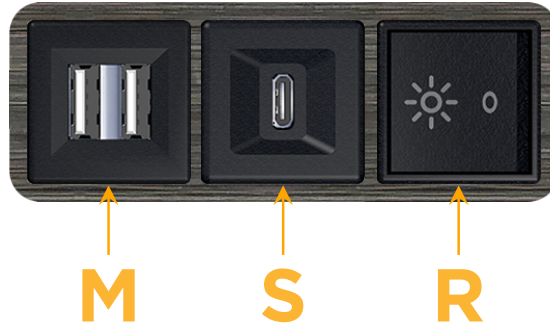

M-POWER-3T

AC POWER & DATA CONNECTIVITY SOLUTION

M-POWER-3T-MSR-S3AB

Distributed by

Mormax Company, Inc.

8 Westchester Plaza

Elmsford, NY 10523

914-699-0101

sales@mormax.com

mormax.com

Metro Light & Power's line of power & data solutions offers sophisticated design elements combined with greater ease of installation. Streamlined and low-profile, enhanced by side-exiting cords, our outlets advance the industry with their cutting edge look and feel. We believe flexibility is key, and we provide a variety of mounting options, including the ability to mount in limited spaces. Our outlets are available in many finishes and configurations, in addition to a custom color and finish capability for our clients.

Bezel Finish: **GUNMETAL (ABS)**

Custom Finishes Available M-POWER-3T-MSR-S3AB

Features:

Module/Port Options:

- **A** Tamper Resistant AC Receptacle
- **E** USB-A & USB-C (20W)
- **M** Double USB-A (Fast Charging Ports - 18W)
- **H** HDMI
- **6** CAT 6
- **12** RJ 12
- **X** Switched AC
- **Y** 3-Way Switch (Low Voltage)
- **V** USB-C (45W High Speed Charging Port)
- **S** USB-C (25W High Speed Charging Port)
- **R** Switched AC (Rocker Switch)
- **D** Dimmer Switch

Plug:

Supplied with Low Profile Flat 45° Angle 120 VAC Plug

Optional Standard Straight 120 VAC Plug

Optional Straight 120 VAC Pass-through Plug

- CLEAN, COMPACT DESIGN
- STREAMLINED
- LOW PROFILE
- SIDE-EXITING CORDS
- PLUG & PLAY
- 6' AC CORD & PLUG (FLAT PLUG STANDARD)
- CUSTOMIZABLE CONFIGURATIONS AND FINISHES
- UL LISTED FOR MOUNTING IN FURNITURE
- 15A