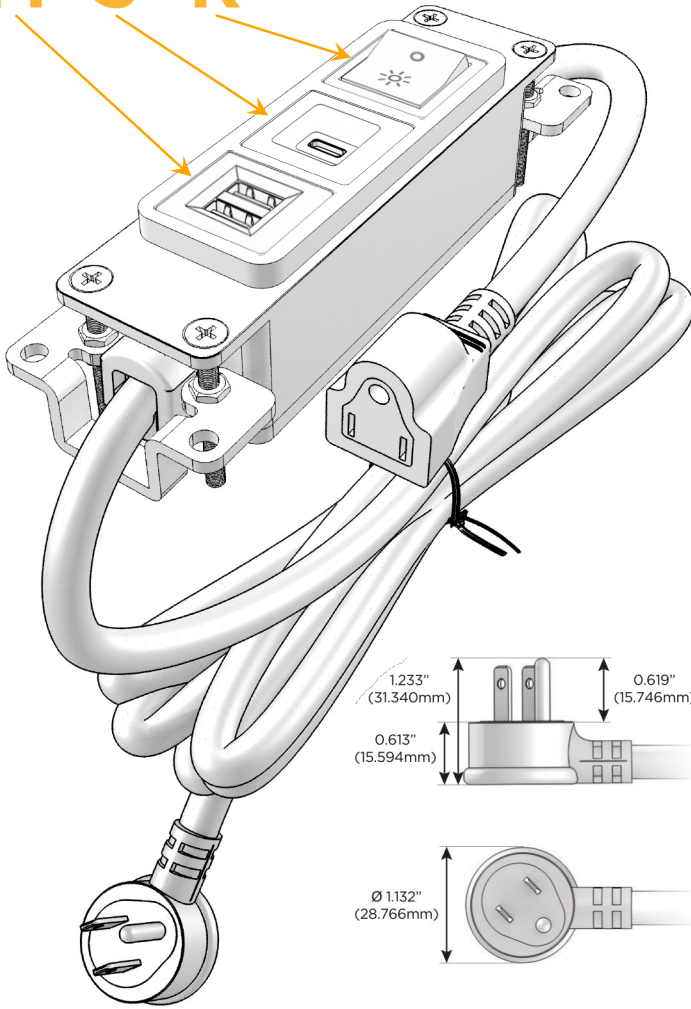

M-POWER-3T

AC POWER & DATA CONNECTIVITY SOLUTION

M-POWER-3T-MSR-S3AB

Specs:

Modules/Ports:

- **M** Double USB-A (Fast Charging Ports - 18W)
- **S** USB-C (25W High Speed Charging Port)
- **R** Switched AC (Rocker Switch)

Distributed by

Mormax Company, Inc.

8 Westchester Plaza

Elmsford, NY 10523

914-699-0101

sales@mormax.com

mormax.com

M S R