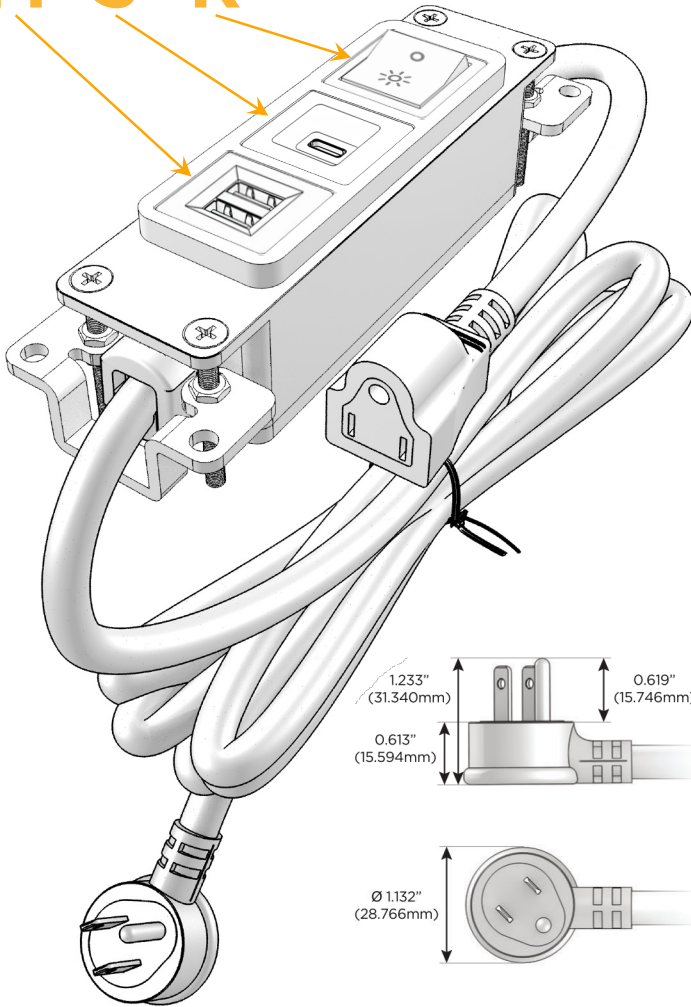

M-POWER-3T

AC POWER & DATA CONNECTIVITY SOLUTION

M-POWER-3T-MSR-CUAB

Specs:

Modules/Ports:

- **M** Double USB-A (Fast Charging Ports - 18W)
- **S** USB-C (25W High Speed Charging Port)
- **R** Switched AC (Rocker Switch)

Distributed by

Mormax Company, Inc.

8 Westchester Plaza

Elmsford, NY 10523

914-699-0101

sales@mormax.com

mormax.com

M S R