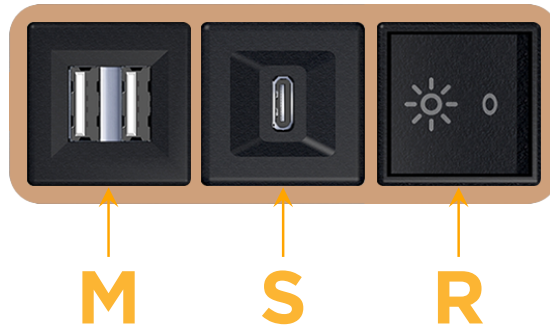

M-POWER-3T

AC POWER & DATA CONNECTIVITY SOLUTION

M-POWER-3T-MSR-CUAB

Distributed by

Mormax Company, Inc.

8 Westchester Plaza

Elmsford, NY 10523

914-699-0101

sales@mormax.com

mormax.com

Metro Light & Power's line of power & data solutions offers sophisticated design elements combined with greater ease of installation. Streamlined and low-profile, enhanced by side-exiting cords, our outlets advance the industry with their cutting edge look and feel. We believe flexibility is key, and we provide a variety of mounting options, including the ability to mount in limited spaces. Our outlets are available in many finishes and configurations, in addition to a custom color and finish capability for our clients.

Bezel Finish: **COPPER (ABS)**

Custom Finishes Available M-POWER-3T-MSR-CUAB

Features:

Module/Port Options:

- **A** Tamper Resistant AC Receptacle
- **E** USB-A & USB-C (20W)
- **M** Double USB-A (Fast Charging Ports - 18W)
- **H** HDMI
- **6** CAT 6
- **12** RJ 12
- **X** Switched AC
- **Y** 3-Way Switch (Low Voltage)
- **V** USB-C (45W High Speed Charging Port)
- **S** USB-C (25W High Speed Charging Port)
- **R** Switched AC (Rocker Switch)
- **D** Dimmer Switch

Plug:

Supplied with Low Profile Flat 45° Angle 120 VAC Plug

Optional Standard Straight 120 VAC Plug

Optional Straight 120 VAC Pass-through Plug

- CLEAN, COMPACT DESIGN
- STREAMLINED
- LOW PROFILE
- SIDE-EXITING CORDS
- PLUG & PLAY
- 6' AC CORD & PLUG (FLAT PLUG STANDARD)
- CUSTOMIZABLE CONFIGURATIONS AND FINISHES
- UL LISTED FOR MOUNTING IN FURNITURE
- 15A