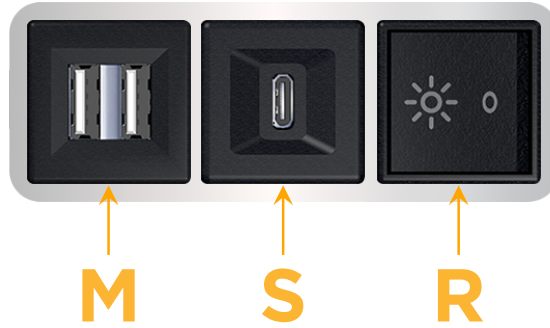

M-POWER-3T

AC POWER & DATA CONNECTIVITY SOLUTION

M-POWER-3T-MSR-CRAB

Distributed by

Mormax Company, Inc.

8 Westchester Plaza

Elmsford, NY 10523

914-699-0101

sales@mormax.com

mormax.com

Metro Light & Power's line of power & data solutions offers sophisticated design elements combined with greater ease of installation. Streamlined and low-profile, enhanced by side-exiting cords, our outlets advance the industry with their cutting edge look and feel. We believe flexibility is key, and we provide a variety of mounting options, including the ability to mount in limited spaces. Our outlets are available in many finishes and configurations, in addition to a custom color and finish capability for our clients.

Bezel Finish: **CHROME (ABS)**

Custom Finishes Available M-POWER-3T-MSR-CRAB

Features:

Module/Port Options:

- **A** Tamper Resistant AC Receptacle
- **E** USB-A & USB-C (20W)
- **M** Double USB-A (Fast Charging Ports - 18W)
- **H** HDMI
- **6** CAT 6
- **12** RJ 12
- **X** Switched AC
- **Y** 3-Way Switch (Low Voltage)
- **V** USB-C (45W High Speed Charging Port)
- **S** USB-C (25W High Speed Charging Port)
- **R** Switched AC (Rocker Switch)
- **D** Dimmer Switch

Plug:

Supplied with Low Profile Flat 45° Angle 120 VAC Plug

Optional Standard Straight 120 VAC Plug

Optional Straight 120 VAC Pass-through Plug

- CLEAN, COMPACT DESIGN
- STREAMLINED
- LOW PROFILE
- SIDE-EXITING CORDS
- PLUG & PLAY
- 6' AC CORD & PLUG (FLAT PLUG STANDARD)
- CUSTOMIZABLE CONFIGURATIONS AND FINISHES
- UL LISTED FOR MOUNTING IN FURNITURE
- 15A