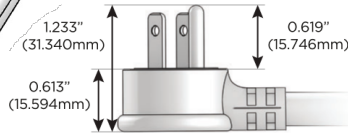

Mormax Company, Inc.

8 Westchester Plaza

Elmsford, NY 10523

914-699-0101

sales@mormax.com

mormax.com

M S R