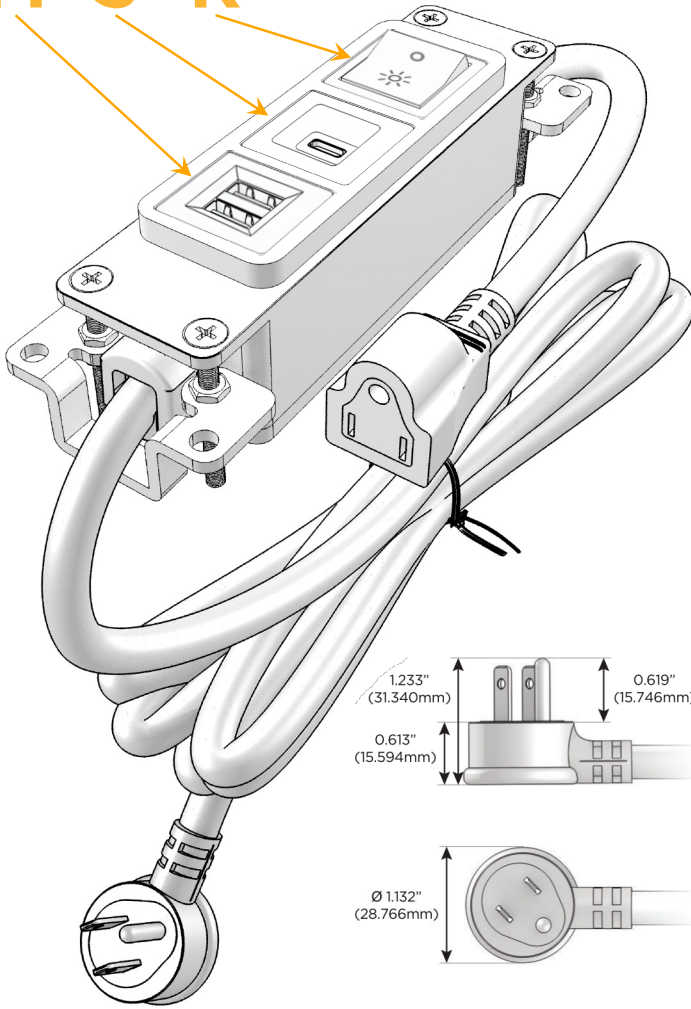

M-POWER-3T

AC POWER & DATA CONNECTIVITY SOLUTION

M-POWER-3T-MSR-CRAB

Specs:

Modules/Ports:

- **M** Double USB-A (Fast Charging Ports - 18W)
- **S** USB-C (25W High Speed Charging Port)
- **R** Switched AC (Rocker Switch)

Distributed by

Mormax Company, Inc.

8 Westchester Plaza

Elmsford, NY 10523

914-699-0101

sales@mormax.com

mormax.com

M S R