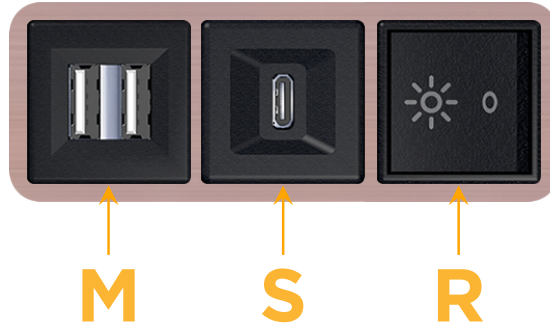

Bezel Finish: **CHAMPAGNE (ABS)**

Custom Finishes Available M-POWER-3T-MSR-CHAB

Features:

Module/Port Options:

- A** Tamper Resistant AC Receptacle
- E** USB-A & USB-C (20W)
- M** Double USB-A (Fast Charging Ports - 18W)
- H** HDMI
- 6** CAT 6
- 12** RJ 12
- X** Switched AC
- Y** 3-Way Switch (Low Voltage)
- V** USB-C (45W High Speed Charging Port)
- S** USB-C (25W High Speed Charging Port)
- R** Switched AC (Rocker Switch)
- D** Dimmer Switch

Plug:

Supplied with Low Profile Flat 45° Angle 120 VAC Plug

Optional Standard Straight 120 VAC Plug

Optional Straight 120 VAC Pass-through Plug

- CLEAN, COMPACT DESIGN
- STREAMLINED
- LOW PROFILE
- SIDE-EXITING CORDS
- PLUG & PLAY
- 6' AC CORD & PLUG (FLAT PLUG STANDARD)
- CUSTOMIZABLE CONFIGURATIONS AND FINISHES
- UL LISTED FOR MOUNTING IN FURNITURE
- 15A

M-POWER-3T

AC POWER & DATA CONNECTIVITY SOLUTION

M-POWER-3T-MSR-CHAB

Specs:

Modules/Ports:

- M** Double USB-A (Fast Charging Ports - 18W)
- S** USB-C (25W High Speed Charging Port)
- R** Switched AC (Rocker Switch)