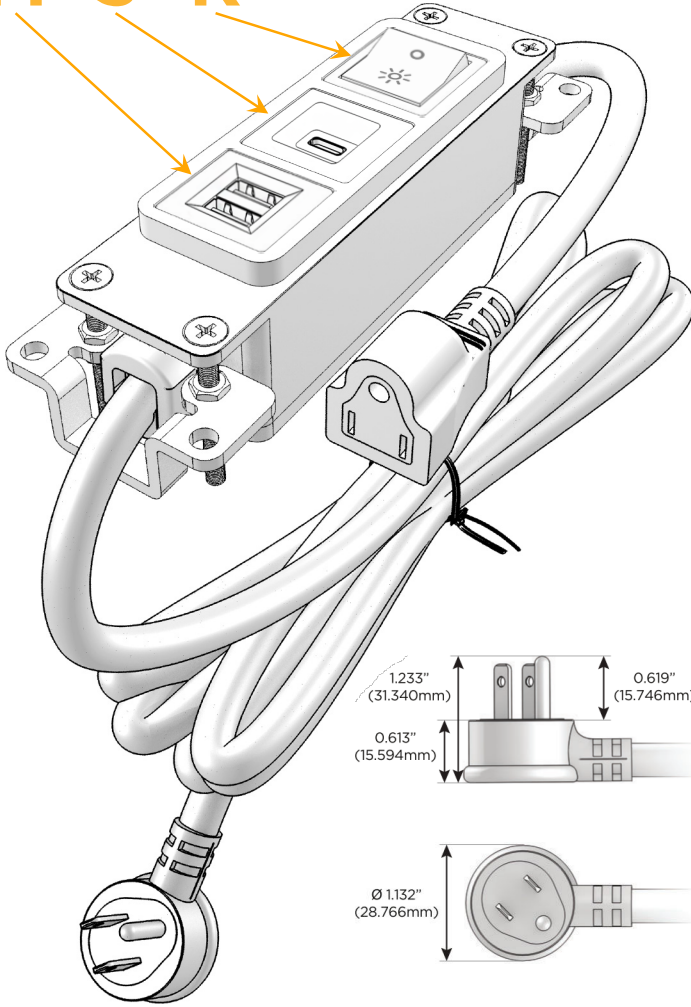

M-POWER-3T

AC POWER & DATA CONNECTIVITY SOLUTION

M-POWER-3T-MSR-CHAB

Specs:

Modules/Ports:

- **M** Double USB-A (Fast Charging Ports - 18W)
- **S** USB-C (25W High Speed Charging Port)
- **R** Switched AC (Rocker Switch)

Distributed by

Mormax Company, Inc.

8 Westchester Plaza

Elmsford, NY 10523

914-699-0101

sales@mormax.com

mormax.com

M S R