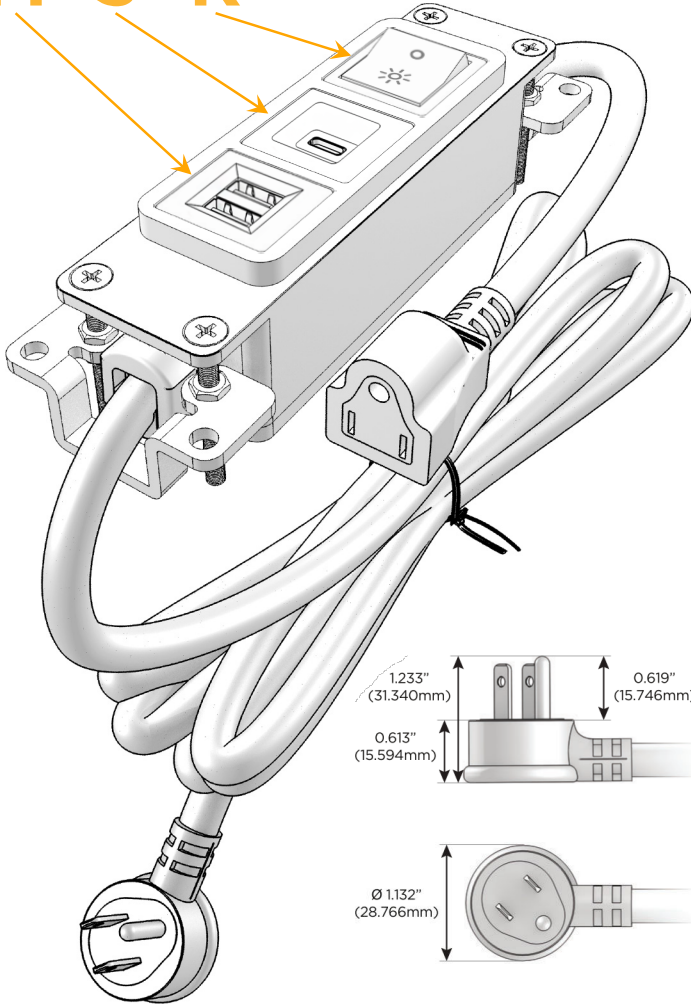

M-POWER-3T

AC POWER & DATA CONNECTIVITY SOLUTION

M-POWER-3T-MSR-BZB

Specs:

Modules/Ports:

- **M** Double USB-A (Fast Charging Ports - 18W)
- **S** USB-C (25W High Speed Charging Port)
- **R** Switched AC (Rocker Switch)

Distributed by

Mormax Company, Inc.

8 Westchester Plaza

Elmsford, NY 10523

914-699-0101

sales@mormax.com

mormax.com

M S R