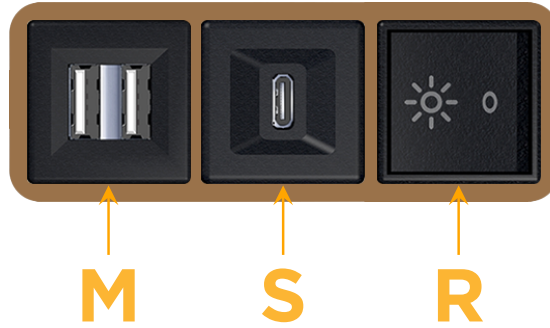

M-POWER-3T

AC POWER & DATA CONNECTIVITY SOLUTION

M-POWER-3T-MSR-BZB

Distributed by

Mormax Company, Inc.

8 Westchester Plaza

Elmsford, NY 10523

914-699-0101

sales@mormax.com

mormax.com

Metro Light & Power's line of power & data solutions offers sophisticated design elements combined with greater ease of installation. Streamlined and low-profile, enhanced by side-exiting cords, our outlets advance the industry with their cutting edge look and feel. We believe flexibility is key, and we provide a variety of mounting options, including the ability to mount in limited spaces. Our outlets are available in many finishes and configurations, in addition to a custom color and finish capability for our clients.

Bezel Finish: **SOLID BRONZE**

Custom Finishes Available M-POWER-3T-MSR-BZB

Features:

Module/Port Options:

- A Tamper Resistant AC Receptacle
- E USB-A & USB-C (20W)
- M Double USB-A (Fast Charging Ports - 18W)
- H HDMI
- 6 CAT 6
- 12 RJ 12
- X Switched AC
- Y 3-Way Switch (Low Voltage)
- V USB-C (45W High Speed Charging Port)
- S USB-C (25W High Speed Charging Port)
- R Switched AC (Rocker Switch)
- D Dimmer Switch

Plug:

Supplied with Low Profile Flat 45° Angle 120 VAC Plug

Optional Standard Straight 120 VAC Plug

Optional Straight 120 VAC Pass-through Plug

- CLEAN, COMPACT DESIGN
- STREAMLINED
- LOW PROFILE
- SIDE-EXITING CORDS
- PLUG & PLAY
- 6' AC CORD & PLUG (FLAT PLUG STANDARD)
- CUSTOMIZABLE CONFIGURATIONS AND FINISHES
- UL LISTED FOR MOUNTING IN FURNITURE
- 15A