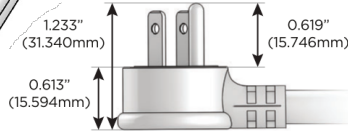

Mormax Company, Inc.

8 Westchester Plaza

Elmsford, NY 10523

914-699-0101

sales@mormax.com

mormax.com

M S R