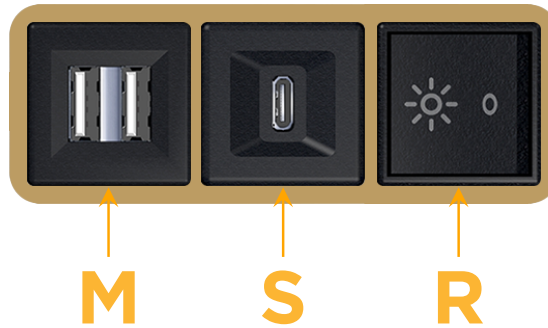

M-POWER-3T

AC POWER & DATA CONNECTIVITY SOLUTION

M-POWER-3T-MSR-BZAB

Distributed by

Mormax Company, Inc.

8 Westchester Plaza

Elmsford, NY 10523

914-699-0101

sales@mormax.com

mormax.com

Metro Light & Power's line of power & data solutions offers sophisticated design elements combined with greater ease of installation. Streamlined and low-profile, enhanced by side-exiting cords, our outlets advance the industry with their cutting edge look and feel. We believe flexibility is key, and we provide a variety of mounting options, including the ability to mount in limited spaces. Our outlets are available in many finishes and configurations, in addition to a custom color and finish capability for our clients.

Bezel Finish: **STANDARD BRONZE (ABS)**

Custom Finishes Available M-POWER-3T-MSR-BZAB

Features:

Module/Port Options:

- A Tamper Resistant AC Receptacle
- E USB-A & USB-C (20W)
- M Double USB-A (Fast Charging Ports - 18W)
- H HDMI
- 6 CAT 6
- 12 RJ 12
- X Switched AC
- Y 3-Way Switch (Low Voltage)
- V USB-C (45W High Speed Charging Port)
- S USB-C (25W High Speed Charging Port)
- R Switched AC (Rocker Switch)
- D Dimmer Switch

Plug:

Supplied with Low Profile Flat 45° Angle 120 VAC Plug

Optional Standard Straight 120 VAC Plug

Optional Straight 120 VAC Pass-through Plug

- CLEAN, COMPACT DESIGN
- STREAMLINED
- LOW PROFILE
- SIDE-EXITING CORDS
- PLUG & PLAY
- 6' AC CORD & PLUG (FLAT PLUG STANDARD)
- CUSTOMIZABLE CONFIGURATIONS AND FINISHES
- UL LISTED FOR MOUNTING IN FURNITURE
- 15A