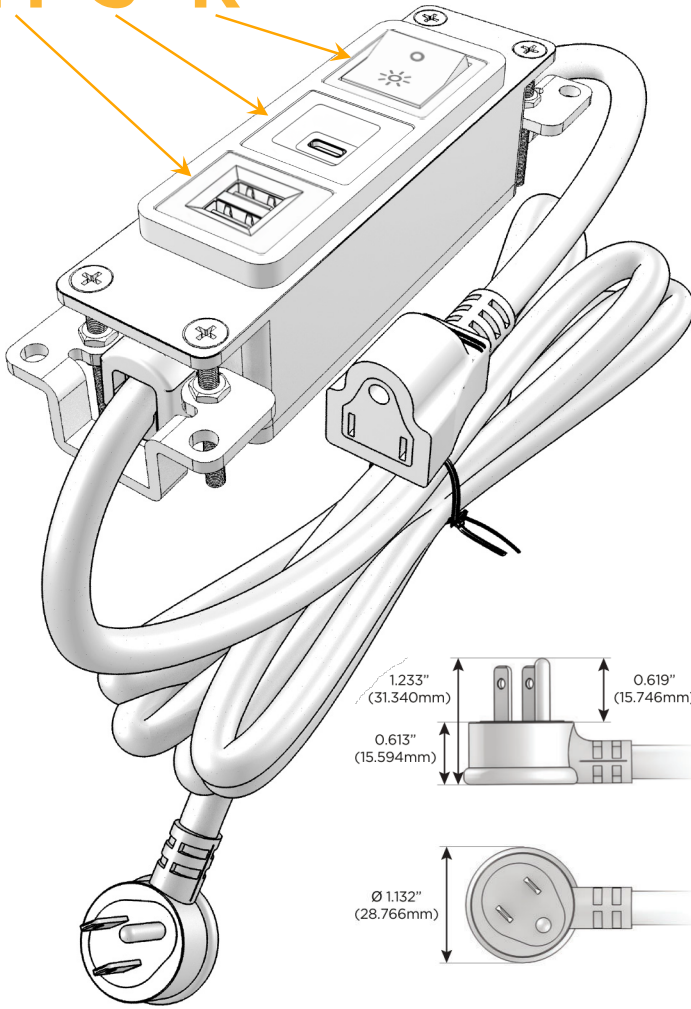

M-POWER-3T

AC POWER & DATA CONNECTIVITY SOLUTION

M-POWER-3T-MSR-BZAB

Specs:

Modules/Ports:

- **M** Double USB-A (Fast Charging Ports - 18W)
- **S** USB-C (25W High Speed Charging Port)
- **R** Switched AC (Rocker Switch)

Distributed by

Mormax Company, Inc.

8 Westchester Plaza

Elmsford, NY 10523

914-699-0101

sales@mormax.com

mormax.com

M S R