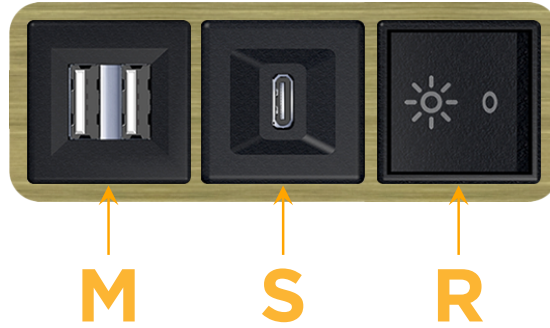

Bezel Finish: **BRASS ANTIQUED (ABS)**

Custom Finishes Available M-POWER-3T-MSR-BRAAB

Features:

Module/Port Options:

- A** Tamper Resistant AC Receptacle
- E** USB-A & USB-C (20W)
- M** Double USB-A (Fast Charging Ports - 18W)
- H** HDMI
- 6** CAT 6
- 12** RJ 12
- X** Switched AC
- Y** 3-Way Switch (Low Voltage)
- V** USB-C (45W High Speed Charging Port)
- S** USB-C (25W High Speed Charging Port)
- R** Switched AC (Rocker Switch)
- D** Dimmer Switch

Plug:

Supplied with Low Profile Flat 45° Angle 120 VAC Plug

Optional Standard Straight 120 VAC Plug

Optional Straight 120 VAC Pass-through Plug

- CLEAN, COMPACT DESIGN
- STREAMLINED
- LOW PROFILE
- SIDE-EXITING CORDS
- PLUG & PLAY
- 6' AC CORD & PLUG (FLAT PLUG STANDARD)
- CUSTOMIZABLE CONFIGURATIONS AND FINISHES
- UL LISTED FOR MOUNTING IN FURNITURE
- 15A

M-POWER-3T

AC POWER & DATA CONNECTIVITY SOLUTION

M-POWER-3T-MSR-BRAAB

Specs:

Modules/Ports:

- M** Double USB-A (Fast Charging Ports - 18W)
- S** USB-C (25W High Speed Charging Port)
- R** Switched AC (Rocker Switch)