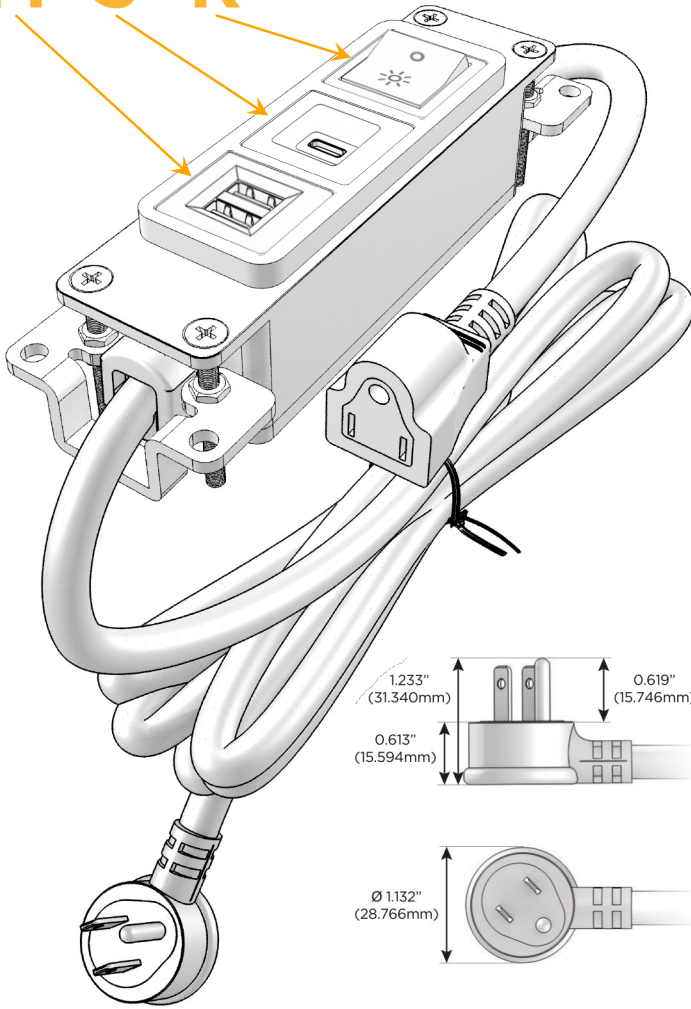

M-POWER-3T

AC POWER & DATA CONNECTIVITY SOLUTION

M-POWER-3T-MSR-BRAAB

Specs:

Modules/Ports:

- **M** Double USB-A (Fast Charging Ports - 18W)
- **S** USB-C (25W High Speed Charging Port)
- **R** Switched AC (Rocker Switch)

Distributed by

Mormax Company, Inc.

8 Westchester Plaza

Elmsford, NY 10523

914-699-0101

sales@mormax.com

mormax.com

M S R