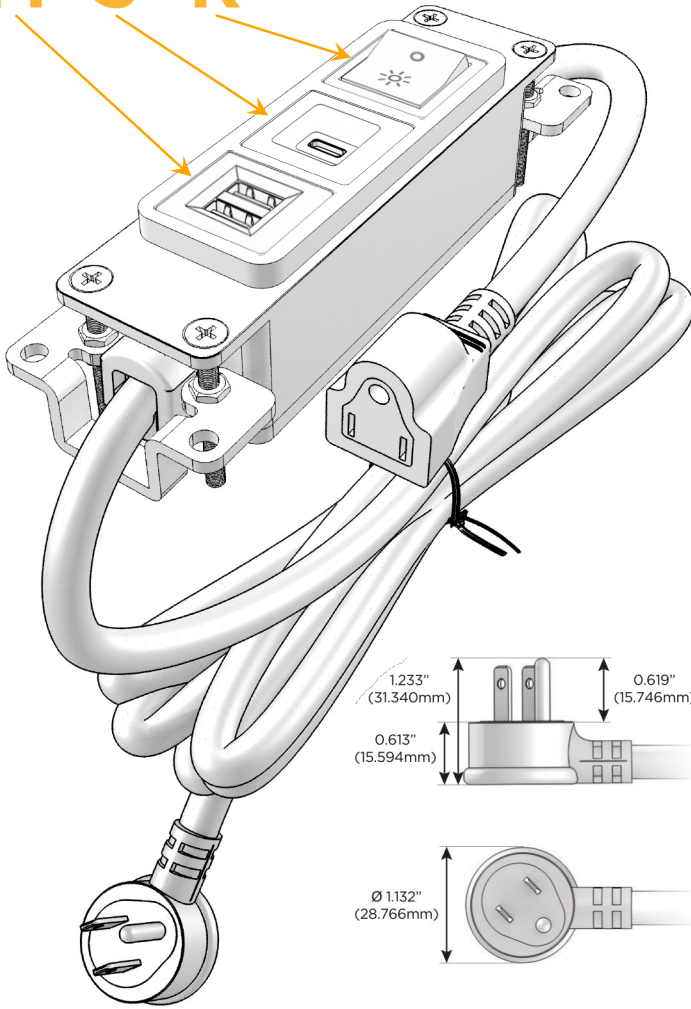

M-POWER-3T

AC POWER & DATA CONNECTIVITY SOLUTION

M-POWER-3T-MSR-BAB

Specs:

Modules/Ports:

- **M** Double USB-A (Fast Charging Ports - 18W)
- **S** USB-C (25W High Speed Charging Port)
- **R** Switched AC (Rocker Switch)

Distributed by

Mormax Company, Inc.

8 Westchester Plaza

Elmsford, NY 10523

914-699-0101

sales@mormax.com

mormax.com

M S R