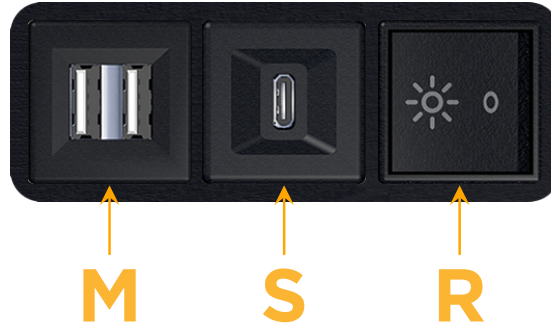

M-POWER-3T

AC POWER & DATA CONNECTIVITY SOLUTION

M-POWER-3T-MSR-BAB

Distributed by

Mormax Company, Inc.

8 Westchester Plaza

Elmsford, NY 10523

914-699-0101

sales@mormax.com

mormax.com

Metro Light & Power's line of power & data solutions offers sophisticated design elements combined with greater ease of installation. Streamlined and low-profile, enhanced by side-exiting cords, our outlets advance the industry with their cutting edge look and feel. We believe flexibility is key, and we provide a variety of mounting options, including the ability to mount in limited spaces. Our outlets are available in many finishes and configurations, in addition to a custom color and finish capability for our clients.

Bezel Finish: **BLACK (ABS)**

Custom Finishes Available M-POWER-3T-MSR-BAB

Features:

Module/Port Options:

- **A** Tamper Resistant AC Receptacle
- **E** USB-A & USB-C (20W)
- **M** Double USB-A (Fast Charging Ports - 18W)
- **H** HDMI
- **6** CAT 6
- **12** RJ 12
- **X** Switched AC
- **Y** 3-Way Switch (Low Voltage)
- **V** USB-C (45W High Speed Charging Port)
- **S** USB-C (25W High Speed Charging Port)
- **R** Switched AC (Rocker Switch)
- **D** Dimmer Switch

Plug:

Supplied with Low Profile Flat 45° Angle 120 VAC Plug

Optional Standard Straight 120 VAC Plug

Optional Straight 120 VAC Pass-through Plug

- CLEAN, COMPACT DESIGN
- STREAMLINED
- LOW PROFILE
- SIDE-EXITING CORDS
- PLUG & PLAY
- 6' AC CORD & PLUG (FLAT PLUG STANDARD)
- CUSTOMIZABLE CONFIGURATIONS AND FINISHES
- UL LISTED FOR MOUNTING IN FURNITURE
- 15A