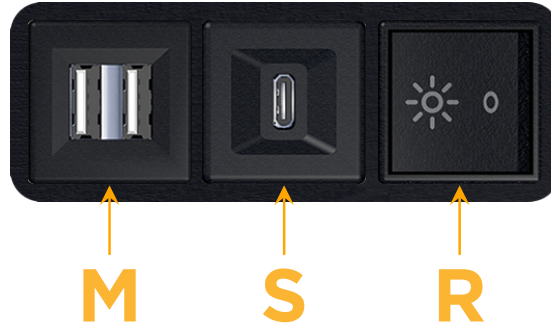

M-POWER-3T

AC POWER & DATA CONNECTIVITY SOLUTION

M-POWER-3T-MSR-B2AB

Distributed by

Mormax Company, Inc.

8 Westchester Plaza

Elmsford, NY 10523

914-699-0101

sales@mormax.com

mormax.com

Metro Light & Power's line of power & data solutions offers sophisticated design elements combined with greater ease of installation. Streamlined and low-profile, enhanced by side-exiting cords, our outlets advance the industry with their cutting edge look and feel. We believe flexibility is key, and we provide a variety of mounting options, including the ability to mount in limited spaces. Our outlets are available in many finishes and configurations, in addition to a custom color and finish capability for our clients.

Bezel Finish: **SATIN BLACK (ABS)**

Custom Finishes Available M-POWER-3T-MSR-B2AB

Features:

Module/Port Options:

- **A** Tamper Resistant AC Receptacle
- **E** USB-A & USB-C (20W)
- **M** Double USB-A (Fast Charging Ports - 18W)
- **H** HDMI
- **6** CAT 6
- **12** RJ 12
- **X** Switched AC
- **Y** 3-Way Switch (Low Voltage)
- **V** USB-C (45W High Speed Charging Port)
- **S** USB-C (25W High Speed Charging Port)
- **R** Switched AC (Rocker Switch)
- **D** Dimmer Switch

Plug:

Supplied with Low Profile Flat 45° Angle 120 VAC Plug

Optional Standard Straight 120 VAC Plug

Optional Straight 120 VAC Pass-through Plug

- CLEAN, COMPACT DESIGN
- STREAMLINED
- LOW PROFILE
- SIDE-EXITING CORDS
- PLUG & PLAY
- 6' AC CORD & PLUG (FLAT PLUG STANDARD)
- CUSTOMIZABLE CONFIGURATIONS AND FINISHES
- UL LISTED FOR MOUNTING IN FURNITURE
- 15A