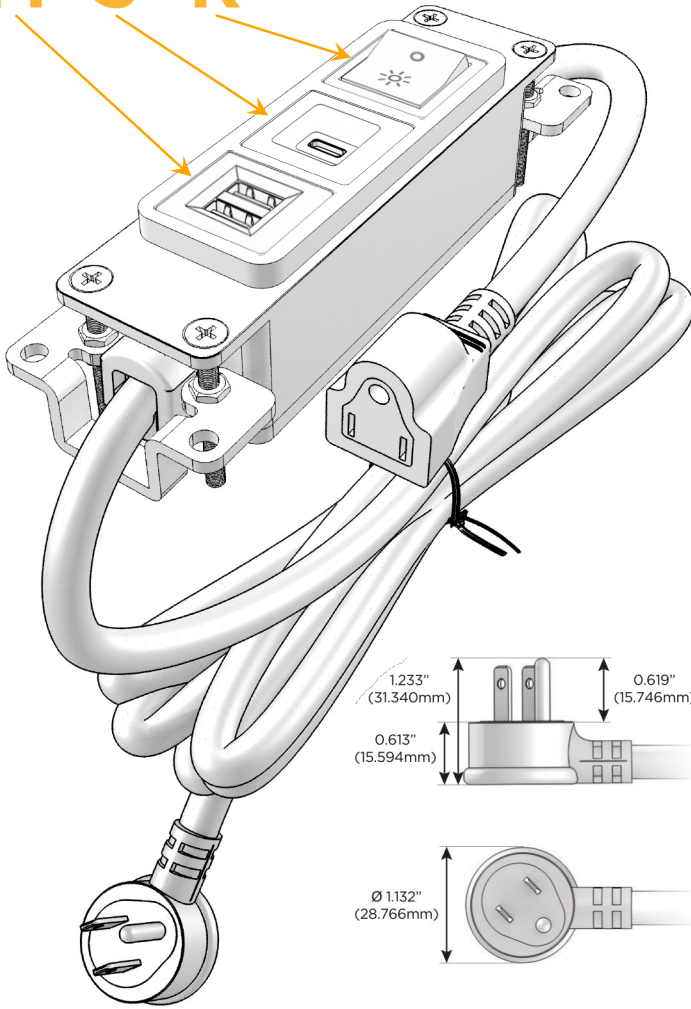

M-POWER-3T

AC POWER & DATA CONNECTIVITY SOLUTION

M-POWER-3T-MSR-B2AB

Specs:

Modules/Ports:

- **M** Double USB-A (Fast Charging Ports - 18W)
- **S** USB-C (25W High Speed Charging Port)
- **R** Switched AC (Rocker Switch)

Distributed by

Mormax Company, Inc.

8 Westchester Plaza

Elmsford, NY 10523

914-699-0101

sales@mormax.com

mormax.com

M S R