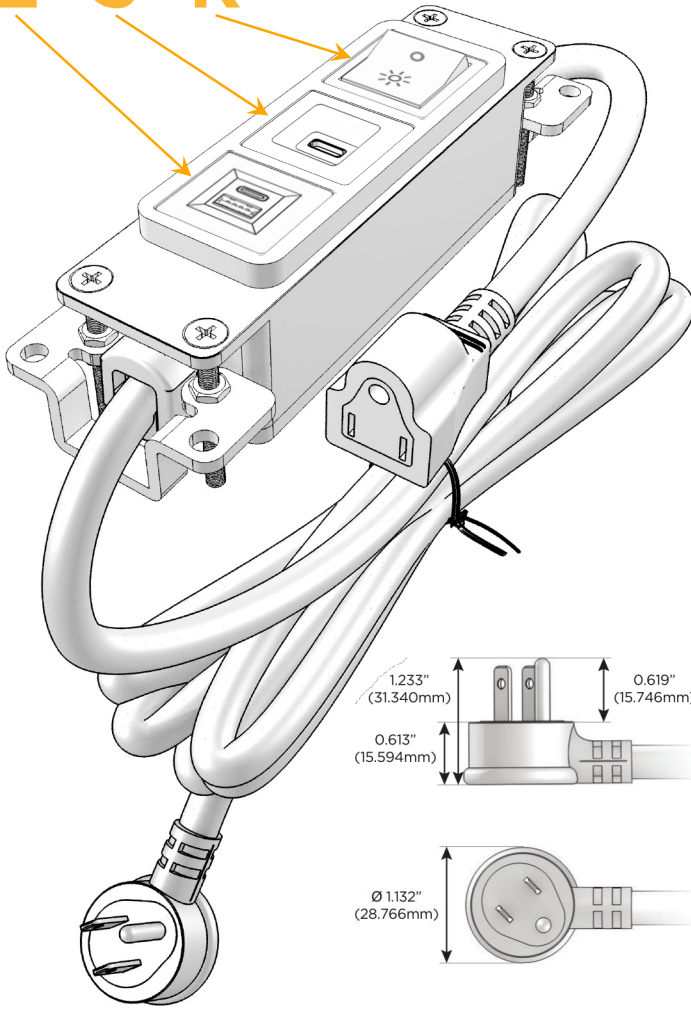

Bezel Finish: **WHITE (ABS)**

Custom Finishes Available M-POWER-3T-ESR-WAB

Features:

Module/Port Options:

- A** Tamper Resistant AC Receptacle
- E** USB-A & USB-C (20W)
- M** Double USB-A (Fast Charging Ports - 18W)
- H** HDMI
- 6** CAT 6
- 12** RJ 12
- X** Switched AC
- Y** 3-Way Switch (Low Voltage)
- V** USB-C (45W High Speed Charging Port)
- S** USB-C (25W High Speed Charging Port)
- R** Switched AC (Rocker Switch)
- D** Dimmer Switch

Plug:

Supplied with Low Profile Flat 45° Angle 120 VAC Plug

Optional Standard Straight 120 VAC Plug

Optional Straight 120 VAC Pass-through Plug

- CLEAN, COMPACT DESIGN
- STREAMLINED
- LOW PROFILE
- SIDE-EXITING CORDS
- PLUG & PLAY
- 6' AC CORD & PLUG (FLAT PLUG STANDARD)
- CUSTOMIZABLE CONFIGURATIONS AND FINISHES
- UL LISTED FOR MOUNTING IN FURNITURE
- 15A

sales@mormax.com

mormax.com

Specs:

Modules/Ports:

- E** USB-A & USB-C (20W)
- S** USB-C (25W High Speed Charging Port)
- R** Switched AC (Rocker Switch)

E S R

TOP