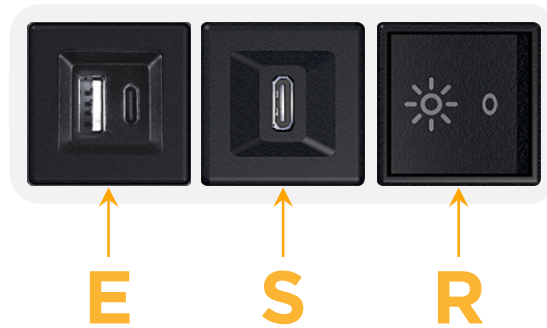

Bezel Finish: **WHITE (ABS)**

Custom Finishes Available M-POWER-3T-ESR-WAB

Features:

Module/Port Options:

- A** Tamper Resistant AC Receptacle
- E** USB-A & USB-C (20W)
- M** Double USB-A (Fast Charging Ports - 18W)
- H** HDMI
- 6** CAT 6
- 12** RJ 12
- X** Switched AC
- Y** 3-Way Switch (Low Voltage)
- V** USB-C (45W High Speed Charging Port)
- S** USB-C (25W High Speed Charging Port)
- R** Switched AC (Rocker Switch)
- D** Dimmer Switch

Plug:

Supplied with Low Profile Flat 45° Angle 120 VAC Plug

Optional Standard Straight 120 VAC Plug

Optional Straight 120 VAC Pass-through Plug

- CLEAN, COMPACT DESIGN
- STREAMLINED
- LOW PROFILE
- SIDE-EXITING CORDS
- PLUG & PLAY
- 6' AC CORD & PLUG (FLAT PLUG STANDARD)
- CUSTOMIZABLE CONFIGURATIONS AND FINISHES
- UL LISTED FOR MOUNTING IN FURNITURE
- 15A

sales@mormax.com

mormax.com

Specs:

Modules/Ports:

- E** USB-A & USB-C (20W)
- S** USB-C (25W High Speed Charging Port)
- R** Switched AC (Rocker Switch)

E S R

TOP