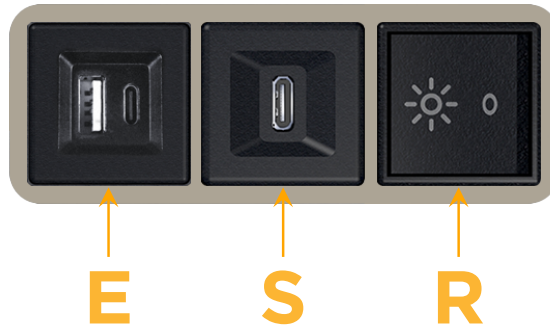

Bezel Finish: **SATIN NICKEL (ABS)**

Custom Finishes Available M-POWER-3T-ESR-SAB

Features:

**Module/Port Options:**

- A** Tamper Resistant AC Receptacle
- E** USB-A & USB-C (20W)
- M** Double USB-A (Fast Charging Ports - 18W)
- H** HDMI
- 6** CAT 6
- 12** RJ 12
- X** Switched AC
- Y** 3-Way Switch (Low Voltage)
- V** USB-C (45W High Speed Charging Port)
- S** USB-C (25W High Speed Charging Port)
- R** Switched AC (Rocker Switch)
- D** Dimmer Switch

**Plug:**

Supplied with Low Profile Flat 45° Angle 120 VAC Plug

Optional Standard Straight 120 VAC Plug

Optional Straight 120 VAC Pass-through Plug

- CLEAN, COMPACT DESIGN
- STREAMLINED
- LOW PROFILE
- SIDE-EXITING CORDS
- PLUG & PLAY
- 6' AC CORD & PLUG (FLAT PLUG STANDARD)
- CUSTOMIZABLE CONFIGURATIONS AND FINISHES
- UL LISTED FOR MOUNTING IN FURNITURE
- 15A

# M-POWER-3T

AC POWER & DATA CONNECTIVITY SOLUTION

M-POWER-3T-ESR-SAB

Specs:

**Modules/Ports:**

- E** USB-A & USB-C (20W)
- S** USB-C (25W High Speed Charging Port)
- R** Switched AC (Rocker Switch)

Distributed by