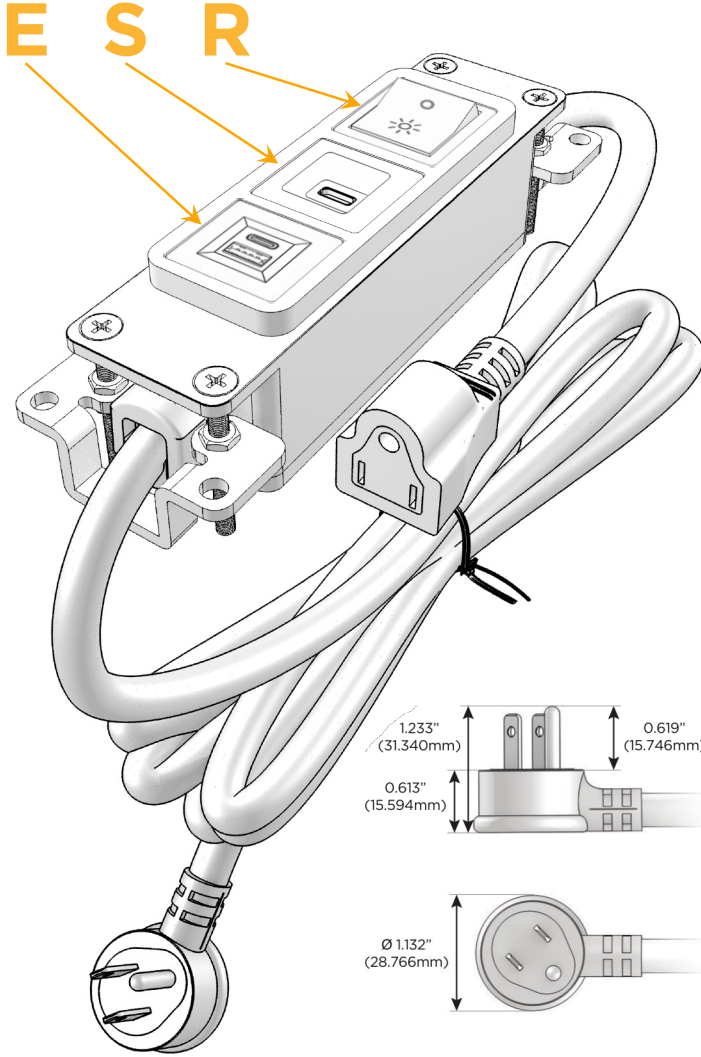

M-POWER-3T

AC POWER & DATA CONNECTIVITY SOLUTION

M-POWER-3T-ESR-SAB

Specs:

Modules/Ports:

- **E** USB-A & USB-C (20W)
- **S** USB-C (25W High Speed Charging Port)
- **R** Switched AC (Rocker Switch)

Distributed by

Mormax Company, Inc.

8 Westchester Plaza

Elmsford, NY 10523

914-699-0101

sales@mormax.com

mormax.com