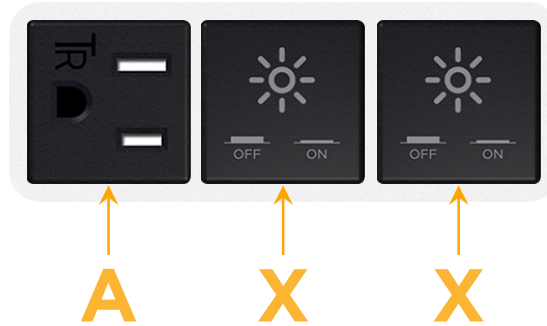

M-POWER-3T

AC POWER & DATA CONNECTIVITY SOLUTION

M-POWER-3T-AXX-WB

Distributed by

Mormax Company, Inc.

8 Westchester Plaza

Elmsford, NY 10523

914-699-0101

sales@mormax.com

mormax.com

Metro Light & Power's line of power & data solutions offers sophisticated design elements combined with greater ease of installation. Streamlined and low-profile, enhanced by side-exiting cords, our outlets advance the industry with their cutting edge look and feel. We believe flexibility is key, and we provide a variety of mounting options, including the ability to mount in limited spaces. Our outlets are available in many finishes and configurations, in addition to a custom color and finish capability for our clients.

Bezel Finish: **WHITE (STEEL)**

Custom Finishes Available M-POWER-3T-AXX-WB

Features:

Module/Port Options:

- **A** Tamper Resistant AC Receptacle
- **E** USB-A & USB-C (20W)
- **M** Double USB-A (Fast Charging Ports - 18W)
- **H** HDMI
- **6** CAT 6
- **12** RJ 12
- **X** Switched AC
- **Y** 3-Way Switch (Low Voltage)
- **V** USB-C (45W High Speed Charging Port)
- **S** USB-C (25W High Speed Charging Port)
- **R** Switched AC (Rocker Switch)
- **D** Dimmer Switch

Plug:

Supplied with Low Profile Flat 45° Angle 120 VAC Plug

Optional Standard Straight 120 VAC Plug

Optional Straight 120 VAC Pass-through Plug

- CLEAN, COMPACT DESIGN
- STREAMLINED
- LOW PROFILE
- SIDE-EXITING CORDS
- PLUG & PLAY
- 6' AC CORD & PLUG (FLAT PLUG STANDARD)
- CUSTOMIZABLE CONFIGURATIONS AND FINISHES
- UL LISTED FOR MOUNTING IN FURNITURE
- 15A