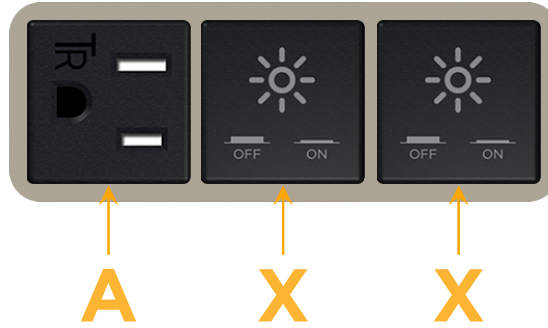

Bezel Finish: **SATIN NICKEL (ABS)**

Custom Finishes Available M-POWER-3T-AXX-SAB

Features:

**Module/Port Options:**

- A** Tamper Resistant AC Receptacle
- E** USB-A & USB-C (20W)
- M** Double USB-A (Fast Charging Ports - 18W)
- H** HDMI
- 6** CAT 6
- 12** RJ 12
- X** Switched AC
- Y** 3-Way Switch (Low Voltage)
- V** USB-C (45W High Speed Charging Port)
- S** USB-C (25W High Speed Charging Port)
- R** Switched AC (Rocker Switch)
- D** Dimmer Switch

**Plug:**

Supplied with Low Profile Flat 45° Angle 120 VAC Plug

Optional Standard Straight 120 VAC Plug

Optional Straight 120 VAC Pass-through Plug

- CLEAN, COMPACT DESIGN
- STREAMLINED
- LOW PROFILE
- SIDE-EXITING CORDS
- PLUG & PLAY
- 6' AC CORD & PLUG (FLAT PLUG STANDARD)
- CUSTOMIZABLE CONFIGURATIONS AND FINISHES
- UL LISTED FOR MOUNTING IN FURNITURE
- 15A