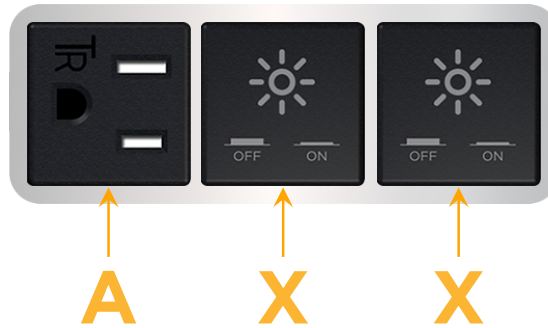

Bezel Finish: **CHROME (ABS)**

Custom Finishes Available M-POWER-3T-AXX-CRAB

Features:

Module/Port Options:

- A** Tamper Resistant AC Receptacle
- E** USB-A & USB-C (20W)
- M** Double USB-A (Fast Charging Ports - 18W)
- H** HDMI
- 6** CAT 6
- 12** RJ 12
- X** Switched AC
- Y** 3-Way Switch (Low Voltage)
- V** USB-C (45W High Speed Charging Port)
- S** USB-C (25W High Speed Charging Port)
- R** Switched AC (Rocker Switch)
- D** Dimmer Switch

Plug:

Supplied with Low Profile Flat 45° Angle 120 VAC Plug

Optional Standard Straight 120 VAC Plug

Optional Straight 120 VAC Pass-through Plug

- CLEAN, COMPACT DESIGN
- STREAMLINED
- LOW PROFILE
- SIDE-EXITING CORDS
- PLUG & PLAY
- 6' AC CORD & PLUG (FLAT PLUG STANDARD)
- CUSTOMIZABLE CONFIGURATIONS AND FINISHES
- UL LISTED FOR MOUNTING IN FURNITURE
- 15A

M-POWER-3T

AC POWER & DATA CONNECTIVITY SOLUTION

M-POWER-3T-AXX-CRAB

Specs:

Modules/Ports:

- A** Tamper Resistant AC Receptacle
- X** Switched AC

Distributed by

Mormax Company, Inc.