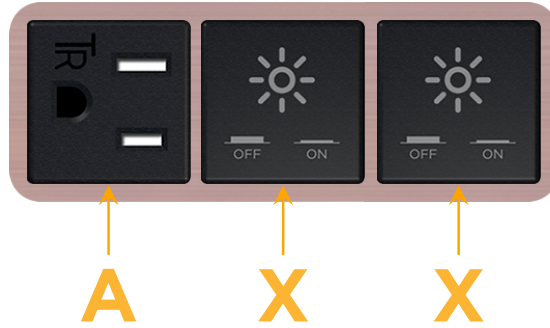

Bezel Finish: **CHAMPAGNE (ABS)**

Custom Finishes Available M-POWER-3T-AXX-CHAB

Features:

Module/Port Options:

- A** Tamper Resistant AC Receptacle
- E** USB-A & USB-C (20W)
- M** Double USB-A (Fast Charging Ports - 18W)
- H** HDMI
- 6** CAT 6
- 12** RJ 12
- X** Switched AC
- Y** 3-Way Switch (Low Voltage)
- V** USB-C (45W High Speed Charging Port)
- S** USB-C (25W High Speed Charging Port)
- R** Switched AC (Rocker Switch)
- D** Dimmer Switch

Plug:

Supplied with Low Profile Flat 45° Angle 120 VAC Plug

Optional Standard Straight 120 VAC Plug

Optional Straight 120 VAC Pass-through Plug

- CLEAN, COMPACT DESIGN
- STREAMLINED
- LOW PROFILE
- SIDE-EXITING CORDS
- PLUG & PLAY
- 6' AC CORD & PLUG (FLAT PLUG STANDARD)
- CUSTOMIZABLE CONFIGURATIONS AND FINISHES
- UL LISTED FOR MOUNTING IN FURNITURE
- 15A

M-POWER-3T

AC POWER & DATA CONNECTIVITY SOLUTION

M-POWER-3T-AXX-CHAB

Specs:

Modules/Ports:

- A** Tamper Resistant AC Receptacle
- X** Switched AC

Distributed by

Mormax Company, Inc.