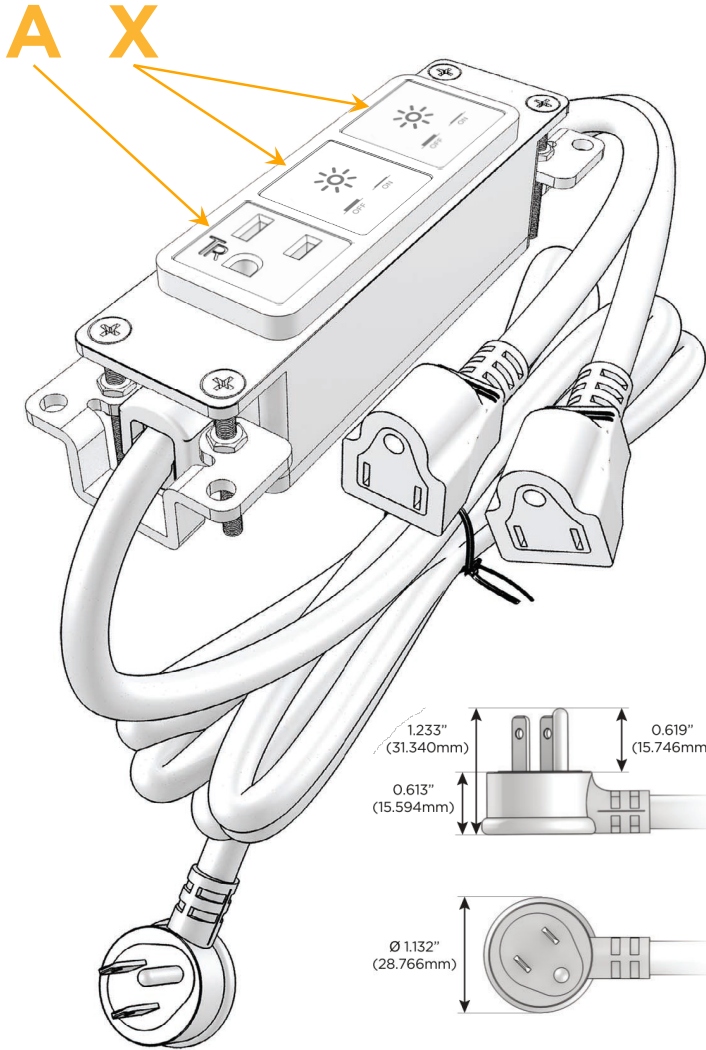

M-POWER-3T

AC POWER & DATA CONNECTIVITY SOLUTION

M-POWER-3T-AXX-BZB

Specs:

Modules/Ports:

- **A** Tamper Resistant AC Receptacle
- **X** Switched AC

Distributed by

Mormax Company, Inc.

8 Westchester Plaza

Elmsford, NY 10523

914-699-0101

sales@mormax.com

mormax.com