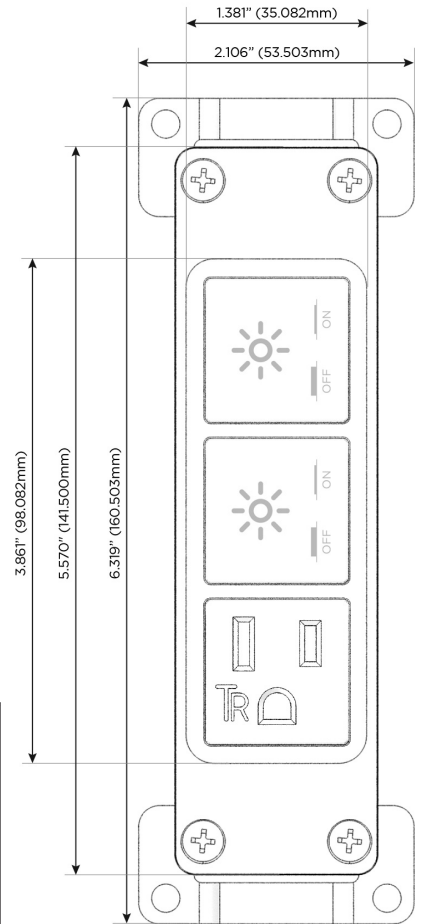

### Module/Port Options:

- A** Tamper Resistant AC Receptacle
- E** USB-A & USB-C (20W)
- M** Double USB-A (Fast Charging Ports - 18W)
- H** HDMI
- 6** CAT 6
- 12** RJ 12
- X** Switched AC
- Y** 3-Way Switch (Low Voltage)
- V** USB-C (45W High Speed Charging Port)
- S** USB-C (25W High Speed Charging Port)
- R** Switched AC (Rocker Switch)
- D** Dimmer Switch

### Plug:

Supplied with Low Profile Flat 45° Angle 120 VAC Plug

Optional Standard Straight 120 VAC Plug

Optional Straight 120 VAC Pass-through Plug

- CLEAN, COMPACT DESIGN
- STREAMLINED
- LOW PROFILE
- SIDE-EXITING CORDS
- PLUG & PLAY
- 6' AC CORD & PLUG (FLAT PLUG STANDARD)
- CUSTOMIZABLE CONFIGURATIONS AND FINISHES
- UL LISTED FOR MOUNTING IN FURNITURE
- 15A

# M-POWER-3T

AC POWER & DATA CONNECTIVITY SOLUTION

M-POWER-3T-AXX-BZB

Specs:

**Modules/Ports:**

- A** Tamper Resistant AC Receptacle
- X** Switched AC

Distributed by

Mormax Company, Inc.

8 Westchester Plaza

Elmsford, NY 10523

914-699-0101

sales@mormax.com

mormax.com

TOP

SIDE

FURNITURE POWER DISTRIBUTION UNIT