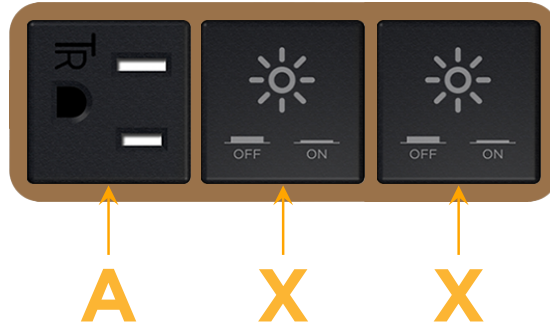

M-POWER-3T

AC POWER & DATA CONNECTIVITY SOLUTION

M-POWER-3T-AXX-BZB

Distributed by

Mormax Company, Inc.

8 Westchester Plaza

Elmsford, NY 10523

914-699-0101

sales@mormax.com

mormax.com

Metro Light & Power's line of power & data solutions offers sophisticated design elements combined with greater ease of installation. Streamlined and low-profile, enhanced by side-exiting cords, our outlets advance the industry with their cutting edge look and feel. We believe flexibility is key, and we provide a variety of mounting options, including the ability to mount in limited spaces. Our outlets are available in many finishes and configurations, in addition to a custom color and finish capability for our clients.

Bezel Finish: **SOLID BRONZE**

Custom Finishes Available M-POWER-3T-AXX-BZB

Features:

Module/Port Options:

- **A** Tamper Resistant AC Receptacle
- **E** USB-A & USB-C (20W)
- **M** Double USB-A (Fast Charging Ports - 18W)
- **H** HDMI
- **6** CAT 6
- **12** RJ 12
- **X** Switched AC
- **Y** 3-Way Switch (Low Voltage)
- **V** USB-C (45W High Speed Charging Port)
- **S** USB-C (25W High Speed Charging Port)
- **R** Switched AC (Rocker Switch)
- **D** Dimmer Switch

Plug:

Supplied with Low Profile Flat 45° Angle 120 VAC Plug

Optional Standard Straight 120 VAC Plug

Optional Straight 120 VAC Pass-through Plug

- CLEAN, COMPACT DESIGN
- STREAMLINED
- LOW PROFILE
- SIDE-EXITING CORDS
- PLUG & PLAY
- 6' AC CORD & PLUG (FLAT PLUG STANDARD)
- CUSTOMIZABLE CONFIGURATIONS AND FINISHES
- UL LISTED FOR MOUNTING IN FURNITURE
- 15A