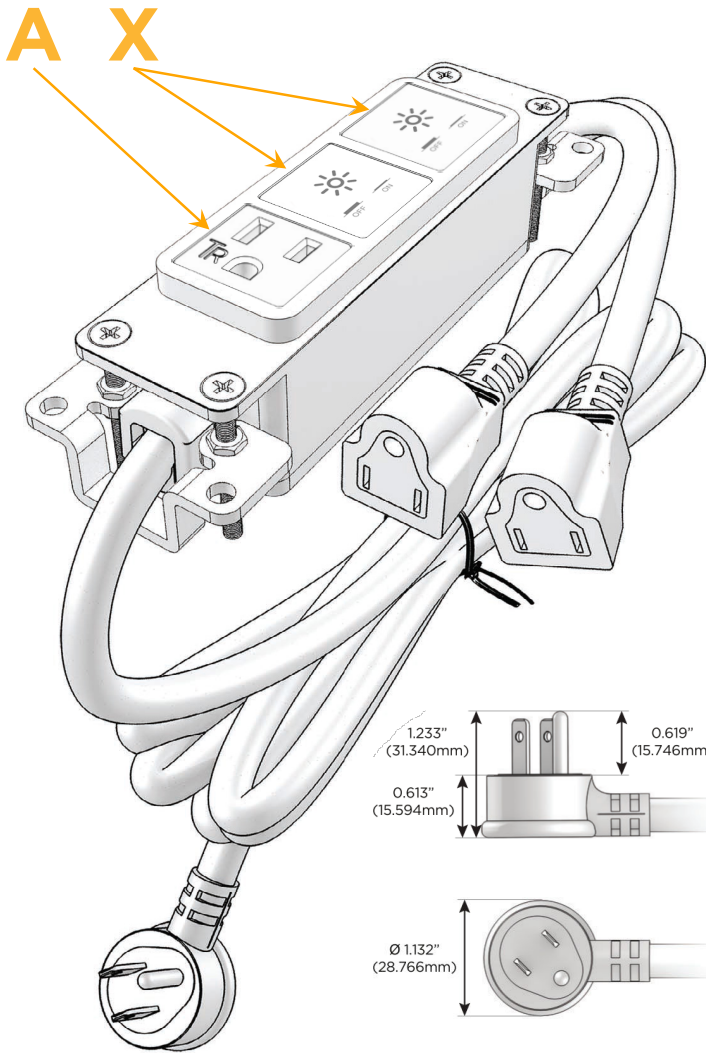

M-POWER-3T

AC POWER & DATA CONNECTIVITY SOLUTION

M-POWER-3T-AXX-BZAB

Specs:

Modules/Ports:

- **A** Tamper Resistant AC Receptacle
- **X** Switched AC

Distributed by

Mormax Company, Inc.

8 Westchester Plaza

Elmsford, NY 10523

914-699-0101

sales@mormax.com

mormax.com