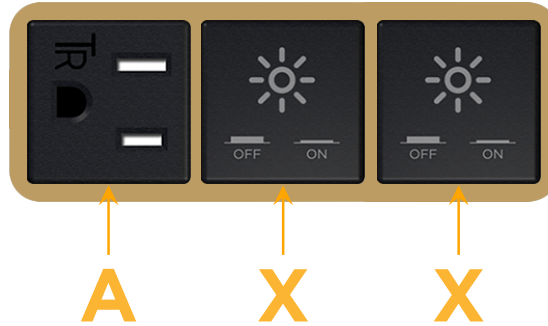

Bezel Finish: **STANDARD BRONZE (ABS)**

Custom Finishes Available M-POWER-3T-AXX-BZAB

Features:

Module/Port Options:

- A** Tamper Resistant AC Receptacle
- E** USB-A & USB-C (20W)
- M** Double USB-A (Fast Charging Ports - 18W)
- H** HDMI
- 6** CAT 6
- 12** RJ 12
- X** Switched AC
- Y** 3-Way Switch (Low Voltage)
- V** USB-C (45W High Speed Charging Port)
- S** USB-C (25W High Speed Charging Port)
- R** Switched AC (Rocker Switch)
- D** Dimmer Switch

Plug:

Supplied with Low Profile Flat 45° Angle 120 VAC Plug

Optional Standard Straight 120 VAC Plug

Optional Straight 120 VAC Pass-through Plug

- CLEAN, COMPACT DESIGN
- STREAMLINED
- LOW PROFILE
- SIDE-EXITING CORDS
- PLUG & PLAY
- 6' AC CORD & PLUG (FLAT PLUG STANDARD)
- CUSTOMIZABLE CONFIGURATIONS AND FINISHES
- UL LISTED FOR MOUNTING IN FURNITURE
- 15A

M-POWER-3T

AC POWER & DATA CONNECTIVITY SOLUTION

M-POWER-3T-AXX-BZAB

Specs:

Modules/Ports:

- A** Tamper Resistant AC Receptacle
- X** Switched AC

Distributed by

Mormax Company, Inc.