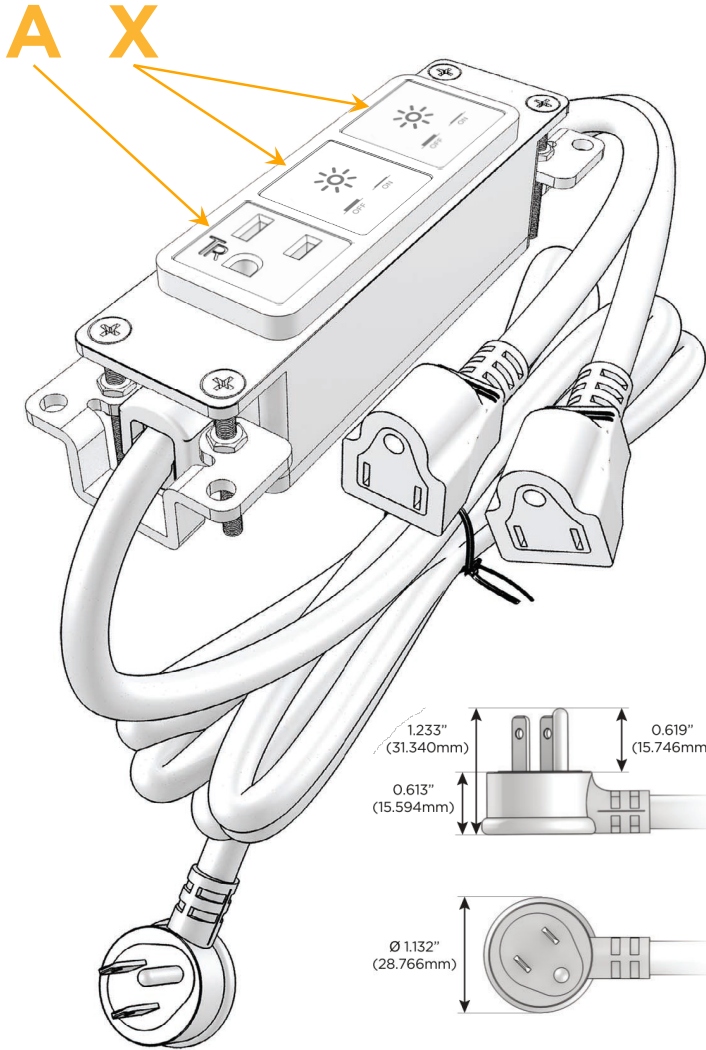

M-POWER-3T

AC POWER & DATA CONNECTIVITY SOLUTION

M-POWER-3T-AXX-BZ5AAB

Specs:

Modules/Ports:

- **A** Tamper Resistant AC Receptacle
- **X** Switched AC

Distributed by

Mormax Company, Inc.

8 Westchester Plaza

Elmsford, NY 10523

914-699-0101

sales@mormax.com

mormax.com