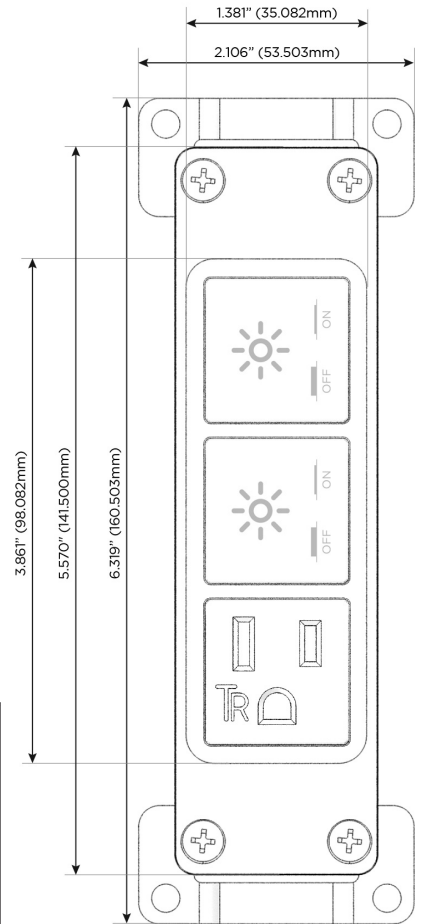

Bezel Finish: **ANTIQUED ARCHITECTURAL BRONZE (ABS)**

Custom Finishes Available M-POWER-3T-AXX-BZ5AAB

Features:

Module/Port Options:

- A** Tamper Resistant AC Receptacle
- E** USB-A & USB-C (20W)
- M** Double USB-A (Fast Charging Ports - 18W)
- H** HDMI
- 6** CAT 6
- 12** RJ 12
- X** Switched AC
- Y** 3-Way Switch (Low Voltage)
- V** USB-C (45W High Speed Charging Port)
- S** USB-C (25W High Speed Charging Port)
- R** Switched AC (Rocker Switch)
- D** Dimmer Switch

Plug:

Supplied with Low Profile Flat 45° Angle 120 VAC Plug

Optional Standard Straight 120 VAC Plug

Optional Straight 120 VAC Pass-through Plug

- CLEAN, COMPACT DESIGN
- STREAMLINED
- LOW PROFILE
- SIDE-EXITING CORDS
- PLUG & PLAY
- 6' AC CORD & PLUG (FLAT PLUG STANDARD)
- CUSTOMIZABLE CONFIGURATIONS AND FINISHES
- UL LISTED FOR MOUNTING IN FURNITURE
- 15A

M-POWER-3T

AC POWER & DATA CONNECTIVITY SOLUTION

M-POWER-3T-AXX-BZ5AAB

Specs:

Modules/Ports:

- A** Tamper Resistant AC Receptacle
- X** Switched AC

Distributed by

Mormax Company, Inc.

8 Westchester Plaza

Elmsford, NY 10523

914-699-0101

sales@mormax.com

mormax.com

TOP

SIDE

FURNITURE POWER DISTRIBUTION UNIT