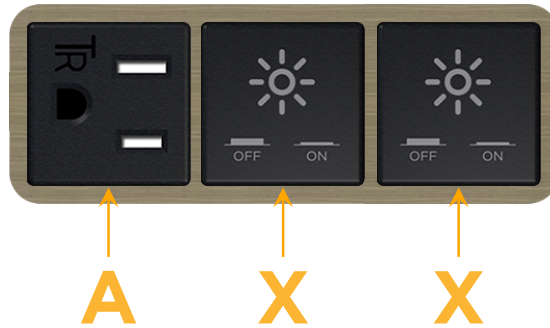

Bezel Finish: **ANTIQUED ARCHITECTURAL BRONZE (ABS)**

Custom Finishes Available M-POWER-3T-AXX-BZ5AAB

Features:

Module/Port Options:

- A** Tamper Resistant AC Receptacle
- E** USB-A & USB-C (20W)
- M** Double USB-A (Fast Charging Ports - 18W)
- H** HDMI
- 6** CAT 6
- 12** RJ 12
- X** Switched AC
- Y** 3-Way Switch (Low Voltage)
- V** USB-C (45W High Speed Charging Port)
- S** USB-C (25W High Speed Charging Port)
- R** Switched AC (Rocker Switch)
- D** Dimmer Switch

Plug:

Supplied with Low Profile Flat 45° Angle 120 VAC Plug

Optional Standard Straight 120 VAC Plug

Optional Straight 120 VAC Pass-through Plug

- CLEAN, COMPACT DESIGN
- STREAMLINED
- LOW PROFILE
- SIDE-EXITING CORDS
- PLUG & PLAY
- 6' AC CORD & PLUG (FLAT PLUG STANDARD)
- CUSTOMIZABLE CONFIGURATIONS AND FINISHES
- UL LISTED FOR MOUNTING IN FURNITURE
- 15A

M-POWER-3T

AC POWER & DATA CONNECTIVITY SOLUTION

M-POWER-3T-AXX-BZ5AAB

Specs:

Modules/Ports:

- A** Tamper Resistant AC Receptacle
- X** Switched AC

Distributed by

Mormax Company, Inc.