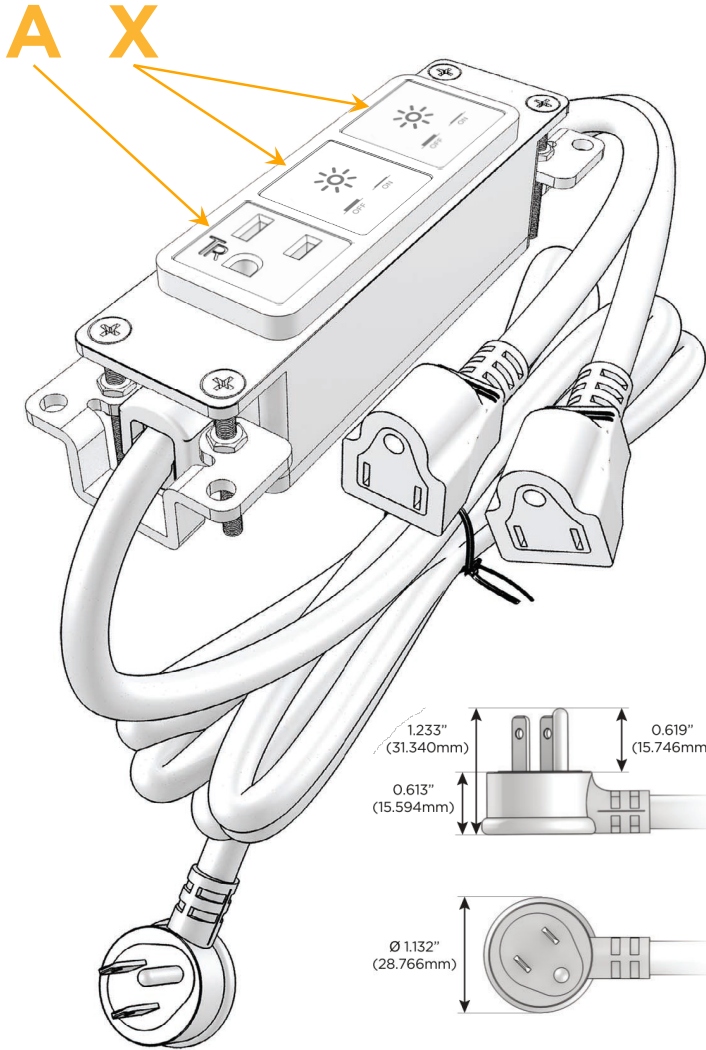

M-POWER-3T

AC POWER & DATA CONNECTIVITY SOLUTION

M-POWER-3T-AXX-BRAAB

Specs:

Modules/Ports:

- **A** Tamper Resistant AC Receptacle
- **X** Switched AC

Distributed by

Mormax Company, Inc.

8 Westchester Plaza

Elmsford, NY 10523

914-699-0101

sales@mormax.com

mormax.com