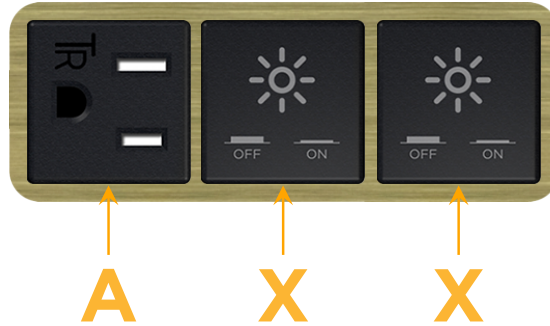

Bezel Finish: **BRASS ANTIQUED (ABS)**

Custom Finishes Available M-POWER-3T-AXX-BRAAB

Features:

Module/Port Options:

- A** Tamper Resistant AC Receptacle
- E** USB-A & USB-C (20W)
- M** Double USB-A (Fast Charging Ports - 18W)
- H** HDMI
- 6** CAT 6
- 12** RJ 12
- X** Switched AC
- Y** 3-Way Switch (Low Voltage)
- V** USB-C (45W High Speed Charging Port)
- S** USB-C (25W High Speed Charging Port)
- R** Switched AC (Rocker Switch)
- D** Dimmer Switch

Plug:

Supplied with Low Profile Flat 45° Angle 120 VAC Plug

Optional Standard Straight 120 VAC Plug

Optional Straight 120 VAC Pass-through Plug

- CLEAN, COMPACT DESIGN
- STREAMLINED
- LOW PROFILE
- SIDE-EXITING CORDS
- PLUG & PLAY
- 6' AC CORD & PLUG (FLAT PLUG STANDARD)
- CUSTOMIZABLE CONFIGURATIONS AND FINISHES
- UL LISTED FOR MOUNTING IN FURNITURE
- 15A

M-POWER-3T

AC POWER & DATA CONNECTIVITY SOLUTION

M-POWER-3T-AXX-BRAAB

Specs:

Modules/Ports:

- A** Tamper Resistant AC Receptacle
- X** Switched AC

Distributed by

Mormax Company, Inc.