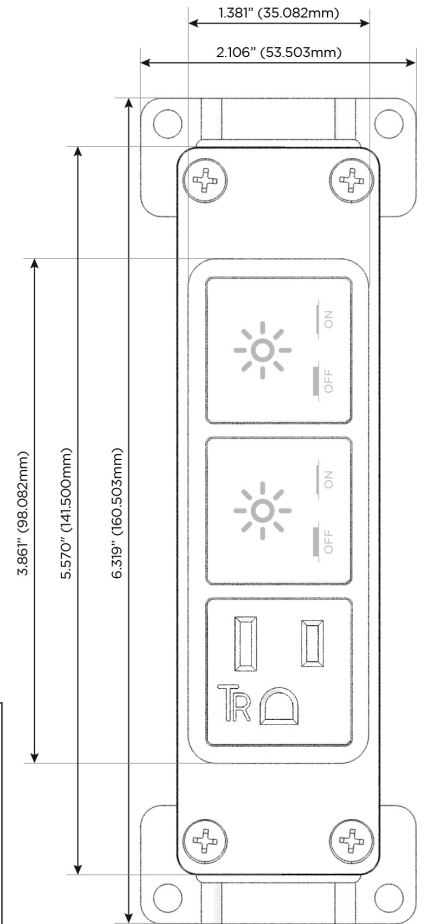

M-POWER-3T

AC POWER & DATA CONNECTIVITY SOLUTION

M-POWER-3T-AXX-BRAAB

Specs:

Modules/Ports:

- **A** Tamper Resistant AC Receptacle
- **X** Switched AC

Distributed by

Mormax Company, Inc.

8 Westchester Plaza

Elmsford, NY 10523

914-699-0101

sales@mormax.com

mormax.com

TOP

SIDE