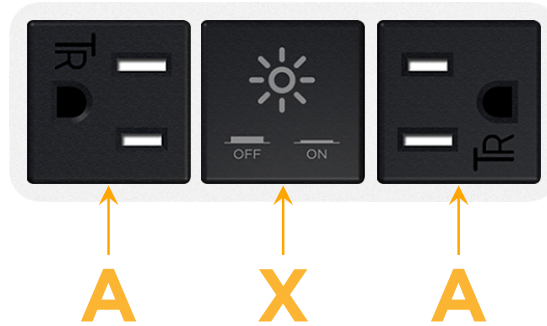

M-POWER-3T

AC POWER & DATA CONNECTIVITY SOLUTION

M-POWER-3T-AXA-WB

Distributed by

Mormax Company, Inc.

8 Westchester Plaza

Elmsford, NY 10523

914-699-0101

sales@mormax.com

mormax.com

Metro Light & Power's line of power & data solutions offers sophisticated design elements combined with greater ease of installation. Streamlined and low-profile, enhanced by side-exiting cords, our outlets advance the industry with their cutting edge look and feel. We believe flexibility is key, and we provide a variety of mounting options, including the ability to mount in limited spaces. Our outlets are available in many finishes and configurations, in addition to a custom color and finish capability for our clients.

Bezel Finish: **WHITE (STEEL)**

Custom Finishes Available M-POWER-3T-AXA-WB

Features:

Module/Port Options:

- **A** Tamper Resistant AC Receptacle
- **E** USB-A & USB-C (20W)
- **M** Double USB-A (Fast Charging Ports - 18W)
- **H** HDMI
- **6** CAT 6
- **12** RJ 12
- **X** Switched AC
- **Y** 3-Way Switch (Low Voltage)
- **V** USB-C (45W High Speed Charging Port)
- **S** USB-C (25W High Speed Charging Port)
- **R** Switched AC (Rocker Switch)
- **D** Dimmer Switch

Plug:

Supplied with Low Profile Flat 45° Angle 120 VAC Plug

Optional Standard Straight 120 VAC Plug

Optional Straight 120 VAC Pass-through Plug

- CLEAN, COMPACT DESIGN
- STREAMLINED
- LOW PROFILE
- SIDE-EXITING CORDS
- PLUG & PLAY
- 6' AC CORD & PLUG (FLAT PLUG STANDARD)
- CUSTOMIZABLE CONFIGURATIONS AND FINISHES
- UL LISTED FOR MOUNTING IN FURNITURE
- 15A