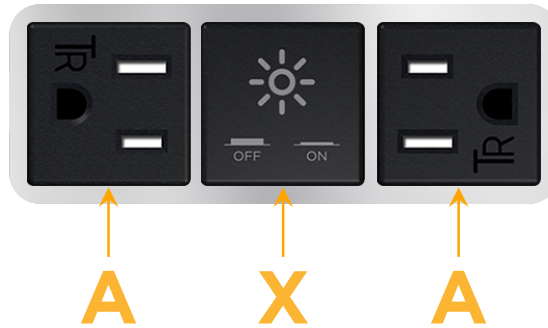

M-POWER-3T

AC POWER & DATA CONNECTIVITY SOLUTION

M-POWER-3T-AXA-SS8B

Distributed by

Mormax Company, Inc.

8 Westchester Plaza

Elmsford, NY 10523

914-699-0101

sales@mormax.com

mormax.com

Metro Light & Power's line of power & data solutions offers sophisticated design elements combined with greater ease of installation. Streamlined and low-profile, enhanced by side-exiting cords, our outlets advance the industry with their cutting edge look and feel. We believe flexibility is key, and we provide a variety of mounting options, including the ability to mount in limited spaces. Our outlets are available in many finishes and configurations, in addition to a custom color and finish capability for our clients.

Bezel Finish: **STAINLESS STEEL MIRROR FINISH**

Custom Finishes Available M-POWER-3T-AXA-SS8B

Features:

Module/Port Options:

- **A** Tamper Resistant AC Receptacle
- **E** USB-A & USB-C (20W)
- **M** Double USB-A (Fast Charging Ports - 18W)
- **H** HDMI
- **6** CAT 6
- **12** RJ 12
- **X** Switched AC
- **Y** 3-Way Switch (Low Voltage)
- **V** USB-C (45W High Speed Charging Port)
- **S** USB-C (25W High Speed Charging Port)
- **R** Switched AC (Rocker Switch)
- **D** Dimmer Switch

Plug:

Supplied with Low Profile Flat 45° Angle 120 VAC Plug

Optional Standard Straight 120 VAC Plug

Optional Straight 120 VAC Pass-through Plug

- CLEAN, COMPACT DESIGN
- STREAMLINED
- LOW PROFILE
- SIDE-EXITING CORDS
- PLUG & PLAY
- 6' AC CORD & PLUG (FLAT PLUG STANDARD)
- CUSTOMIZABLE CONFIGURATIONS AND FINISHES
- UL LISTED FOR MOUNTING IN FURNITURE
- 15A