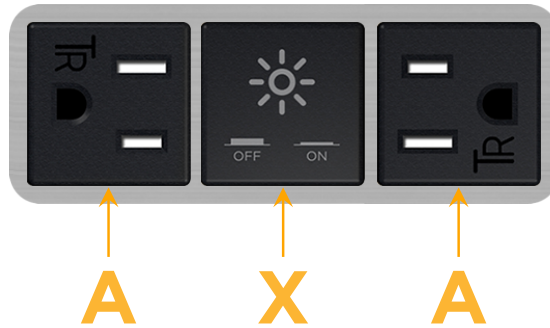

M-POWER-3T

AC POWER & DATA CONNECTIVITY SOLUTION

M-POWER-3T-AXA-SS4AB

Distributed by

Mormax Company, Inc.

8 Westchester Plaza

Elmsford, NY 10523

914-699-0101

sales@mormax.com

mormax.com

Metro Light & Power's line of power & data solutions offers sophisticated design elements combined with greater ease of installation. Streamlined and low-profile, enhanced by side-exiting cords, our outlets advance the industry with their cutting edge look and feel. We believe flexibility is key, and we provide a variety of mounting options, including the ability to mount in limited spaces. Our outlets are available in many finishes and configurations, in addition to a custom color and finish capability for our clients.

Bezel Finish: **BRUSHED STAINLESS (ABS)**

Custom Finishes Available M-POWER-3T-AXA-SS4AB

Features:

Module/Port Options:

- **A** Tamper Resistant AC Receptacle
- **E** USB-A & USB-C (20W)
- **M** Double USB-A (Fast Charging Ports - 18W)
- **H** HDMI
- **6** CAT 6
- **12** RJ 12
- **X** Switched AC
- **Y** 3-Way Switch (Low Voltage)
- **V** USB-C (45W High Speed Charging Port)
- **S** USB-C (25W High Speed Charging Port)
- **R** Switched AC (Rocker Switch)
- **D** Dimmer Switch

Plug:

Supplied with Low Profile Flat 45° Angle 120 VAC Plug

Optional Standard Straight 120 VAC Plug

Optional Straight 120 VAC Pass-through Plug

- CLEAN, COMPACT DESIGN
- STREAMLINED
- LOW PROFILE
- SIDE-EXITING CORDS
- PLUG & PLAY
- 6' AC CORD & PLUG (FLAT PLUG STANDARD)
- CUSTOMIZABLE CONFIGURATIONS AND FINISHES
- UL LISTED FOR MOUNTING IN FURNITURE
- 15A