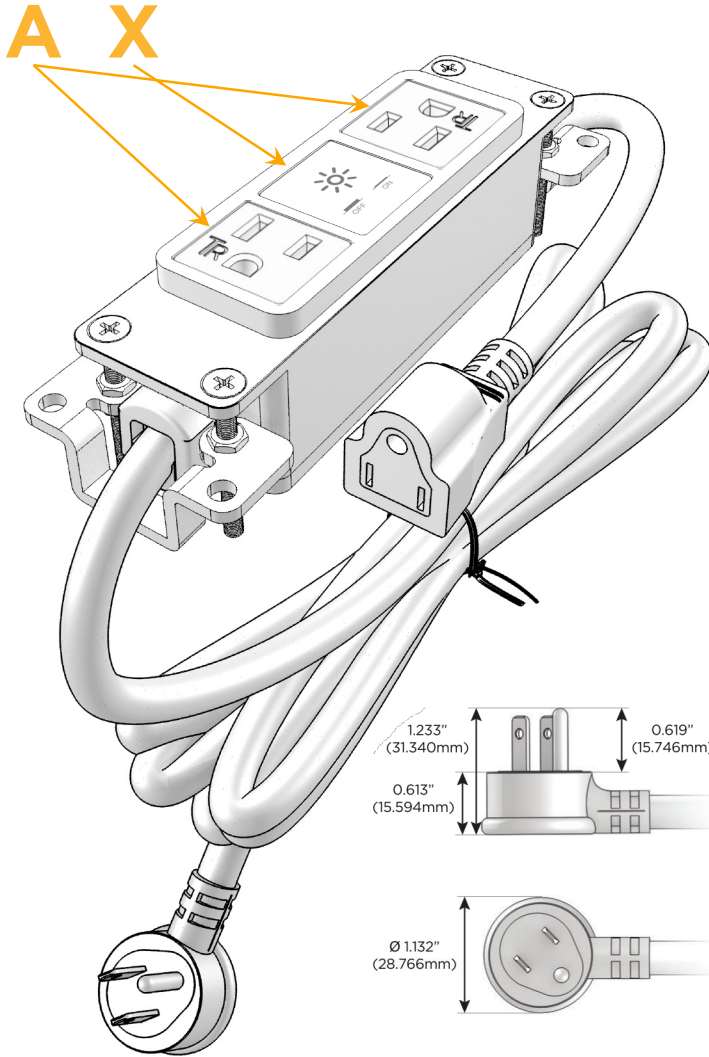

M-POWER-3T

AC POWER & DATA CONNECTIVITY SOLUTION

M-POWER-3T-AXA-SS4AB

Specs:

Modules/Ports:

- **A** Tamper Resistant AC Receptacle
- **X** Switched AC

Distributed by

Mormax Company, Inc.

8 Westchester Plaza

Elmsford, NY 10523

914-699-0101

sales@mormax.com

mormax.com