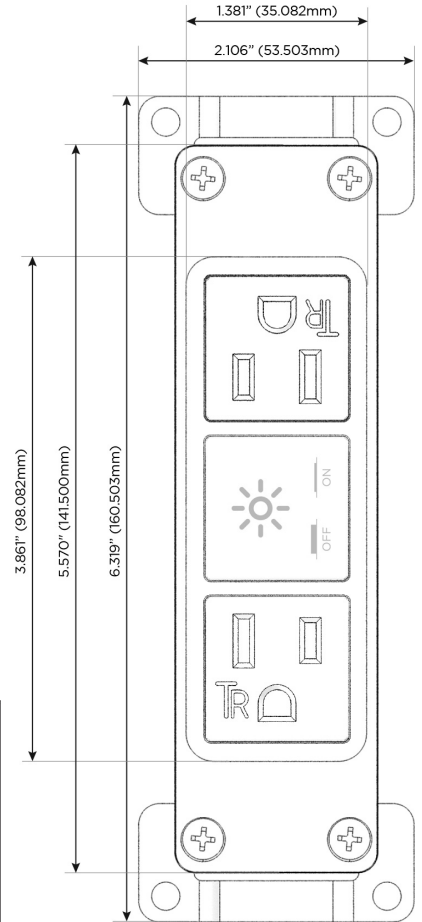

### Module/Port Options:

- A** Tamper Resistant AC Receptacle
- E** USB-A & USB-C (20W)
- M** Double USB-A (Fast Charging Ports - 18W)
- H** HDMI
- 6** CAT 6
- 12** RJ 12
- X** Switched AC
- Y** 3-Way Switch (Low Voltage)
- V** USB-C (45W High Speed Charging Port)
- S** USB-C (25W High Speed Charging Port)
- R** Switched AC (Rocker Switch)
- D** Dimmer Switch

### Plug:

Supplied with Low Profile Flat 45° Angle 120 VAC Plug

Optional Standard Straight 120 VAC Plug

Optional Straight 120 VAC Pass-through Plug

- CLEAN, COMPACT DESIGN
- STREAMLINED
- LOW PROFILE
- SIDE-EXITING CORDS
- PLUG & PLAY
- 6' AC CORD & PLUG (FLAT PLUG STANDARD)
- CUSTOMIZABLE CONFIGURATIONS AND FINISHES
- UL LISTED FOR MOUNTING IN FURNITURE
- 15A

8 Westchester Plaza

Elmsford, NY 10523

914-699-0101

sales@mormax.com

mormax.com

TOP

SIDE

FURNITURE POWER DISTRIBUTION UNIT