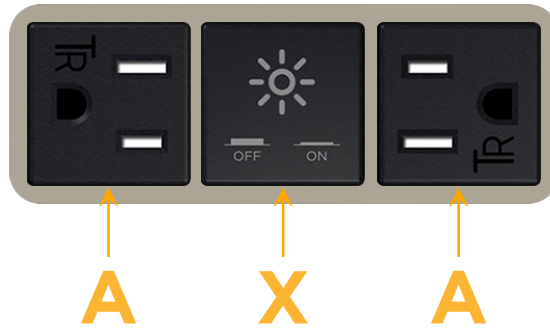

Bezel Finish: **SATIN NICKEL (ABS)**

Custom Finishes Available M-POWER-3T-AXA-SAB

Features:

Module/Port Options:

- A** Tamper Resistant AC Receptacle
- E** USB-A & USB-C (20W)
- M** Double USB-A (Fast Charging Ports - 18W)
- H** HDMI
- 6** CAT 6
- 12** RJ 12
- X** Switched AC
- Y** 3-Way Switch (Low Voltage)
- V** USB-C (45W High Speed Charging Port)
- S** USB-C (25W High Speed Charging Port)
- R** Switched AC (Rocker Switch)
- D** Dimmer Switch

Plug:

- Supplied with Low Profile Flat 45° Angle 120 VAC Plug
- Optional Standard Straight 120 VAC Plug
- Optional Straight 120 VAC Pass-through Plug

- CLEAN, COMPACT DESIGN
- STREAMLINED
- LOW PROFILE
- SIDE-EXITING CORDS
- PLUG & PLAY
- 6' AC CORD & PLUG (FLAT PLUG STANDARD)
- CUSTOMIZABLE CONFIGURATIONS AND FINISHES
- UL LISTED FOR MOUNTING IN FURNITURE
- 15A

M-POWER-3T

AC POWER & DATA CONNECTIVITY SOLUTION

M-POWER-3T-AXA-SAB

Specs:

Modules/Ports:

- A** Tamper Resistant AC Receptacle
- X** Switched AC

Distributed by

Mormax Company, Inc.