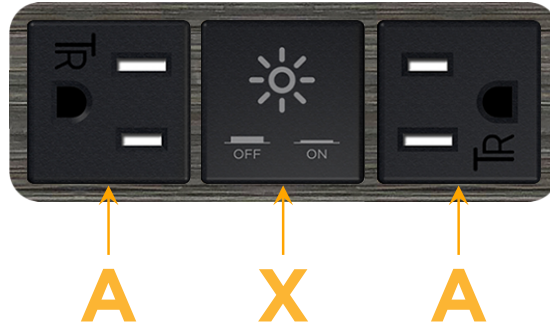

Bezel Finish: **GUNMETAL (ABS)**

Custom Finishes Available M-POWER-3T-AXA-S3AB

Features:

Module/Port Options:

- A** Tamper Resistant AC Receptacle
- E** USB-A & USB-C (20W)
- M** Double USB-A (Fast Charging Ports - 18W)
- H** HDMI
- 6** CAT 6
- 12** RJ 12
- X** Switched AC
- Y** 3-Way Switch (Low Voltage)
- V** USB-C (45W High Speed Charging Port)
- S** USB-C (25W High Speed Charging Port)
- R** Switched AC (Rocker Switch)
- D** Dimmer Switch

Plug:

Supplied with Low Profile Flat 45° Angle 120 VAC Plug

Optional Standard Straight 120 VAC Plug

Optional Straight 120 VAC Pass-through Plug

- CLEAN, COMPACT DESIGN
- STREAMLINED
- LOW PROFILE
- SIDE-EXITING CORDS
- PLUG & PLAY
- 6' AC CORD & PLUG (FLAT PLUG STANDARD)
- CUSTOMIZABLE CONFIGURATIONS AND FINISHES
- UL LISTED FOR MOUNTING IN FURNITURE
- 15A

M-POWER-3T

AC POWER & DATA CONNECTIVITY SOLUTION

M-POWER-3T-AXA-S3AB

Specs:

Modules/Ports:

- A** Tamper Resistant AC Receptacle
- X** Switched AC

Distributed by

Mormax Company, Inc.