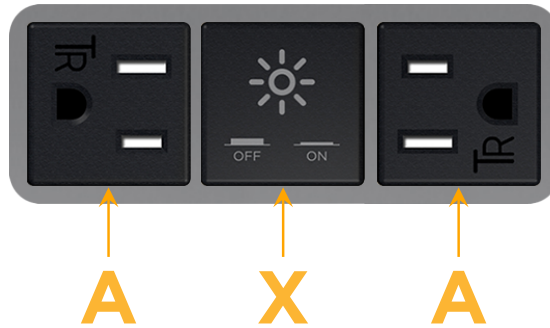

Bezel Finish: **MAGNESIUM (ABS)**

Custom Finishes Available M-POWER-3T-AXA-MAB

Features:

**Module/Port Options:**

- A** Tamper Resistant AC Receptacle
- E** USB-A & USB-C (20W)
- M** Double USB-A (Fast Charging Ports - 18W)
- H** HDMI
- 6** CAT 6
- 12** RJ 12
- X** Switched AC
- Y** 3-Way Switch (Low Voltage)
- V** USB-C (45W High Speed Charging Port)
- S** USB-C (25W High Speed Charging Port)
- R** Switched AC (Rocker Switch)
- D** Dimmer Switch

**Plug:**

Supplied with Low Profile Flat 45° Angle 120 VAC Plug

Optional Standard Straight 120 VAC Plug

Optional Straight 120 VAC Pass-through Plug

- CLEAN, COMPACT DESIGN
- STREAMLINED
- LOW PROFILE
- SIDE-EXITING CORDS
- PLUG & PLAY
- 6' AC CORD & PLUG (FLAT PLUG STANDARD)
- CUSTOMIZABLE CONFIGURATIONS AND FINISHES
- UL LISTED FOR MOUNTING IN FURNITURE
- 15A

# M-POWER-3T

AC POWER & DATA CONNECTIVITY SOLUTION

M-POWER-3T-AXA-MAB

Specs:

**Modules/Ports:**

- A** Tamper Resistant AC Receptacle
- X** Switched AC

Distributed by

Mormax Company, Inc.