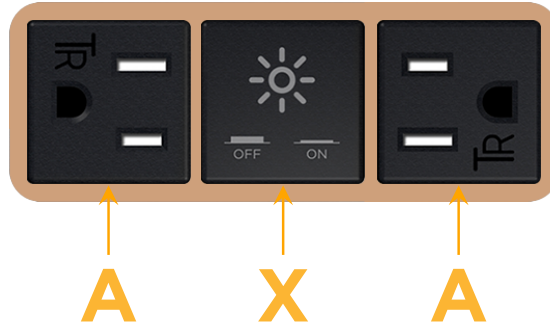

M-POWER-3T

AC POWER & DATA CONNECTIVITY SOLUTION

M-POWER-3T-AXA-CUAB

Distributed by

Mormax Company, Inc.

8 Westchester Plaza

Elmsford, NY 10523

914-699-0101

sales@mormax.com

mormax.com

Metro Light & Power's line of power & data solutions offers sophisticated design elements combined with greater ease of installation. Streamlined and low-profile, enhanced by side-exiting cords, our outlets advance the industry with their cutting edge look and feel. We believe flexibility is key, and we provide a variety of mounting options, including the ability to mount in limited spaces. Our outlets are available in many finishes and configurations, in addition to a custom color and finish capability for our clients.

Bezel Finish: **COPPER (ABS)**

Custom Finishes Available M-POWER-3T-AXA-CUAB

Features:

Module/Port Options:

- **A** Tamper Resistant AC Receptacle
- **E** USB-A & USB-C (20W)
- **M** Double USB-A (Fast Charging Ports - 18W)
- **H** HDMI
- **6** CAT 6
- **12** RJ 12
- **X** Switched AC
- **Y** 3-Way Switch (Low Voltage)
- **V** USB-C (45W High Speed Charging Port)
- **S** USB-C (25W High Speed Charging Port)
- **R** Switched AC (Rocker Switch)
- **D** Dimmer Switch

Plug:

Supplied with Low Profile Flat 45° Angle 120 VAC Plug

Optional Standard Straight 120 VAC Plug

Optional Straight 120 VAC Pass-through Plug

- CLEAN, COMPACT DESIGN
- STREAMLINED
- LOW PROFILE
- SIDE-EXITING CORDS
- PLUG & PLAY
- 6' AC CORD & PLUG (FLAT PLUG STANDARD)
- CUSTOMIZABLE CONFIGURATIONS AND FINISHES
- UL LISTED FOR MOUNTING IN FURNITURE
- 15A