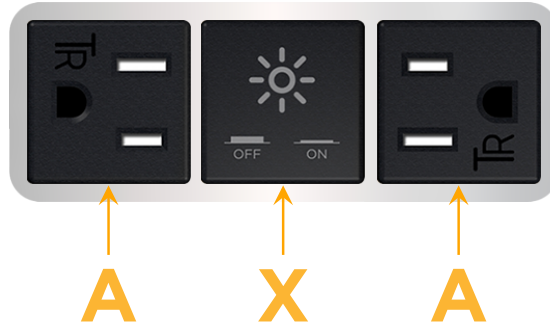

Bezel Finish: **CHROME (ABS)**

Custom Finishes Available M-POWER-3T-AXA-CRAB

Features:

Module/Port Options:

- A** Tamper Resistant AC Receptacle
- E** USB-A & USB-C (20W)
- M** Double USB-A (Fast Charging Ports - 18W)
- H** HDMI
- 6** CAT 6
- 12** RJ 12
- X** Switched AC
- Y** 3-Way Switch (Low Voltage)
- V** USB-C (45W High Speed Charging Port)
- S** USB-C (25W High Speed Charging Port)
- R** Switched AC (Rocker Switch)
- D** Dimmer Switch

Plug:

Supplied with Low Profile Flat 45° Angle 120 VAC Plug

Optional Standard Straight 120 VAC Plug

Optional Straight 120 VAC Pass-through Plug

- CLEAN, COMPACT DESIGN
- STREAMLINED
- LOW PROFILE
- SIDE-EXITING CORDS
- PLUG & PLAY
- 6' AC CORD & PLUG (FLAT PLUG STANDARD)
- CUSTOMIZABLE CONFIGURATIONS AND FINISHES
- UL LISTED FOR MOUNTING IN FURNITURE
- 15A

M-POWER-3T

AC POWER & DATA CONNECTIVITY SOLUTION

M-POWER-3T-AXA-CRAB

Specs:

Modules/Ports:

- A** Tamper Resistant AC Receptacle
- X** Switched AC

Distributed by

Mormax Company, Inc.