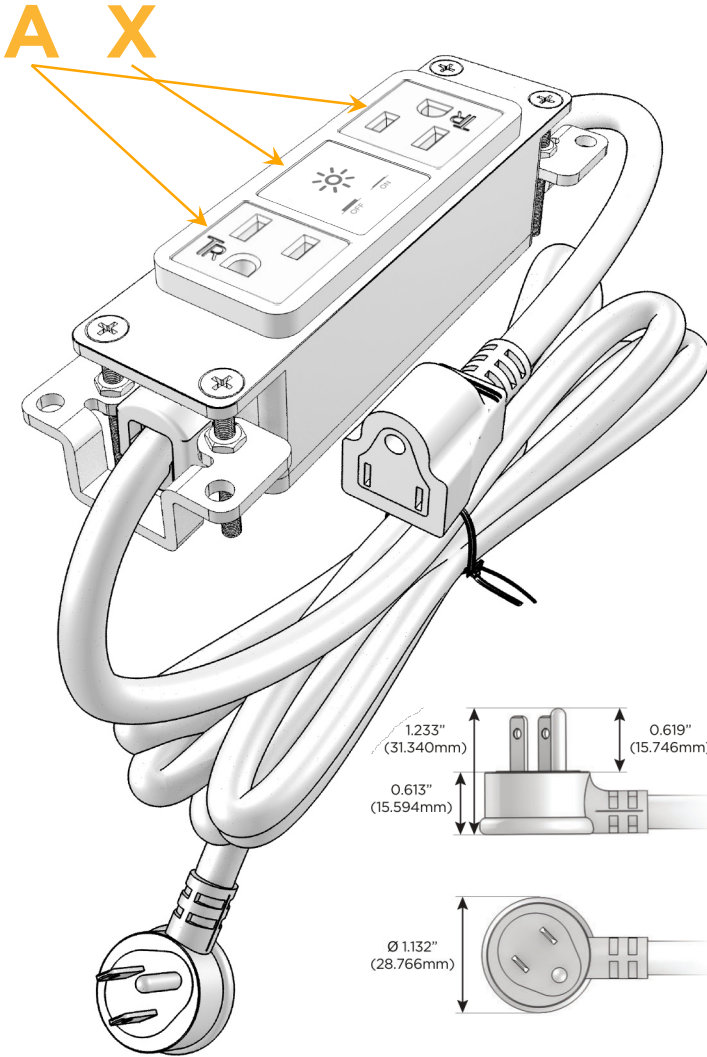

M-POWER-3T

AC POWER & DATA CONNECTIVITY SOLUTION

M-POWER-3T-AXA-CHAB

Specs:

Modules/Ports:

- **A** Tamper Resistant AC Receptacle
- **X** Switched AC

Distributed by

Mormax Company, Inc.

8 Westchester Plaza

Elmsford, NY 10523

914-699-0101

sales@mormax.com

mormax.com