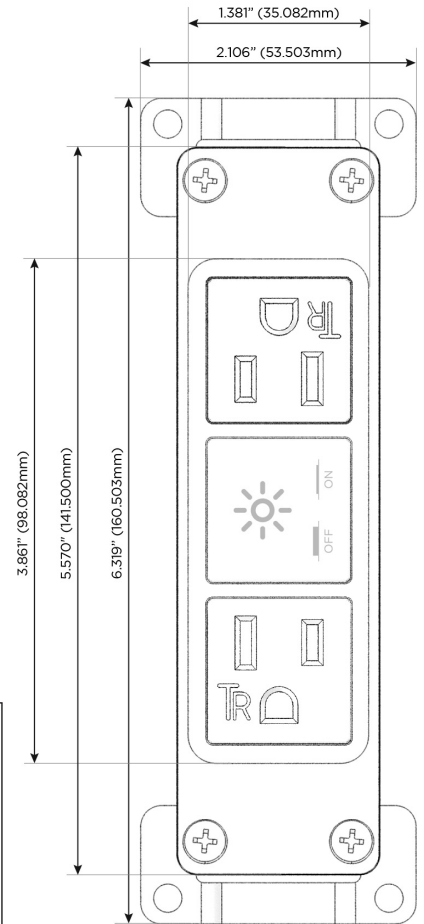

### Module/Port Options:

- A** Tamper Resistant AC Receptacle
- E** USB-A & USB-C (20W)
- M** Double USB-A (Fast Charging Ports - 18W)
- H** HDMI
- 6** CAT 6
- 12** RJ 12
- X** Switched AC
- Y** 3-Way Switch (Low Voltage)
- V** USB-C (45W High Speed Charging Port)
- S** USB-C (25W High Speed Charging Port)
- R** Switched AC (Rocker Switch)
- D** Dimmer Switch

### Plug:

Supplied with Low Profile Flat 45° Angle 120 VAC Plug

Optional Standard Straight 120 VAC Plug

Optional Straight 120 VAC Pass-through Plug

- CLEAN, COMPACT DESIGN
- STREAMLINED
- LOW PROFILE
- SIDE-EXITING CORDS
- PLUG & PLAY
- 6' AC CORD & PLUG (FLAT PLUG STANDARD)
- CUSTOMIZABLE CONFIGURATIONS AND FINISHES
- UL LISTED FOR MOUNTING IN FURNITURE
- 15A

8 Westchester Plaza

Elmsford, NY 10523

914-699-0101

sales@mormax.com

mormax.com

TOP

SIDE

FURNITURE POWER DISTRIBUTION UNIT