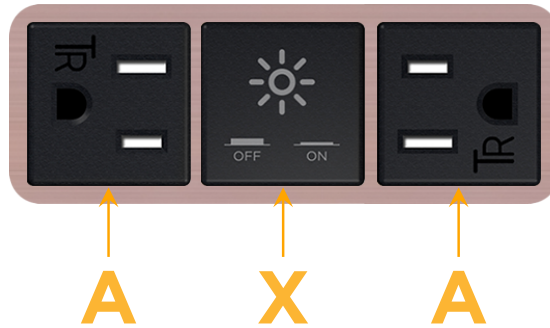

M-POWER-3T

AC POWER & DATA CONNECTIVITY SOLUTION

M-POWER-3T-AXA-CHAB

Distributed by

Mormax Company, Inc.

8 Westchester Plaza

Elmsford, NY 10523

914-699-0101

sales@mormax.com

mormax.com

Metro Light & Power's line of power & data solutions offers sophisticated design elements combined with greater ease of installation. Streamlined and low-profile, enhanced by side-exiting cords, our outlets advance the industry with their cutting edge look and feel. We believe flexibility is key, and we provide a variety of mounting options, including the ability to mount in limited spaces. Our outlets are available in many finishes and configurations, in addition to a custom color and finish capability for our clients.

Bezel Finish: **CHAMPAGNE (ABS)**

Custom Finishes Available M-POWER-3T-AXA-CHAB

Features:

Module/Port Options:

- **A** Tamper Resistant AC Receptacle
- **E** USB-A & USB-C (20W)
- **M** Double USB-A (Fast Charging Ports - 18W)
- **H** HDMI
- **6** CAT 6
- **12** RJ 12
- **X** Switched AC
- **Y** 3-Way Switch (Low Voltage)
- **V** USB-C (45W High Speed Charging Port)
- **S** USB-C (25W High Speed Charging Port)
- **R** Switched AC (Rocker Switch)
- **D** Dimmer Switch

Plug:

Supplied with Low Profile Flat 45° Angle 120 VAC Plug

Optional Standard Straight 120 VAC Plug

Optional Straight 120 VAC Pass-through Plug

- CLEAN, COMPACT DESIGN
- STREAMLINED
- LOW PROFILE
- SIDE-EXITING CORDS
- PLUG & PLAY
- 6' AC CORD & PLUG (FLAT PLUG STANDARD)
- CUSTOMIZABLE CONFIGURATIONS AND FINISHES
- UL LISTED FOR MOUNTING IN FURNITURE
- 15A