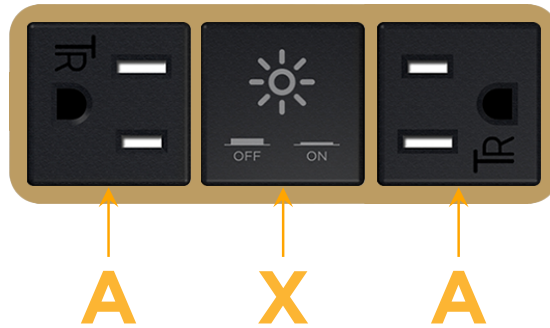

M-POWER-3T

AC POWER & DATA CONNECTIVITY SOLUTION

M-POWER-3T-AXA-BZAB

Distributed by

Mormax Company, Inc.

8 Westchester Plaza

Elmsford, NY 10523

914-699-0101

sales@mormax.com

mormax.com

Metro Light & Power's line of power & data solutions offers sophisticated design elements combined with greater ease of installation. Streamlined and low-profile, enhanced by side-exiting cords, our outlets advance the industry with their cutting edge look and feel. We believe flexibility is key, and we provide a variety of mounting options, including the ability to mount in limited spaces. Our outlets are available in many finishes and configurations, in addition to a custom color and finish capability for our clients.

Bezel Finish: **STANDARD BRONZE (ABS)**

Custom Finishes Available M-POWER-3T-AXA-BZAB

Features:

Module/Port Options:

- **A** Tamper Resistant AC Receptacle
- **E** USB-A & USB-C (20W)
- **M** Double USB-A (Fast Charging Ports - 18W)
- **H** HDMI
- **6** CAT 6
- **12** RJ 12
- **X** Switched AC
- **Y** 3-Way Switch (Low Voltage)
- **V** USB-C (45W High Speed Charging Port)
- **S** USB-C (25W High Speed Charging Port)
- **R** Switched AC (Rocker Switch)
- **D** Dimmer Switch

Plug:

Supplied with Low Profile Flat 45° Angle 120 VAC Plug

Optional Standard Straight 120 VAC Plug

Optional Straight 120 VAC Pass-through Plug

- CLEAN, COMPACT DESIGN
- STREAMLINED
- LOW PROFILE
- SIDE-EXITING CORDS
- PLUG & PLAY
- 6' AC CORD & PLUG (FLAT PLUG STANDARD)
- CUSTOMIZABLE CONFIGURATIONS AND FINISHES
- UL LISTED FOR MOUNTING IN FURNITURE
- 15A