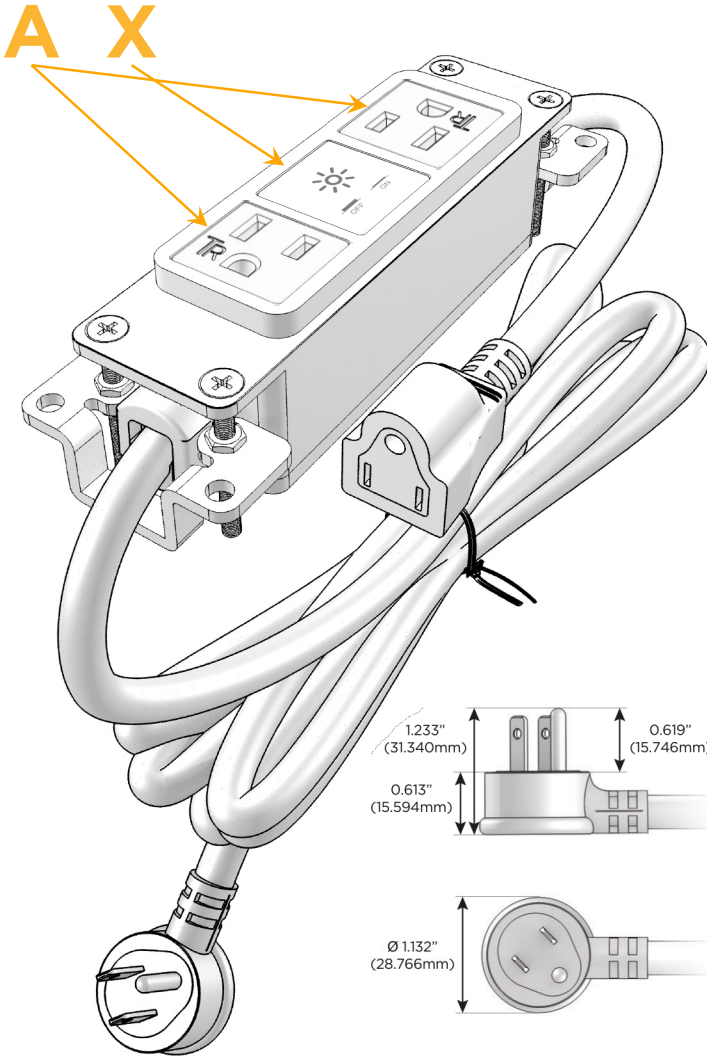

M-POWER-3T

AC POWER & DATA CONNECTIVITY SOLUTION

M-POWER-3T-AXA-BZ5AAB

Specs:

Modules/Ports:

- **A** Tamper Resistant AC Receptacle
- **X** Switched AC

Distributed by

Mormax Company, Inc.

8 Westchester Plaza

Elmsford, NY 10523

914-699-0101

sales@mormax.com

mormax.com