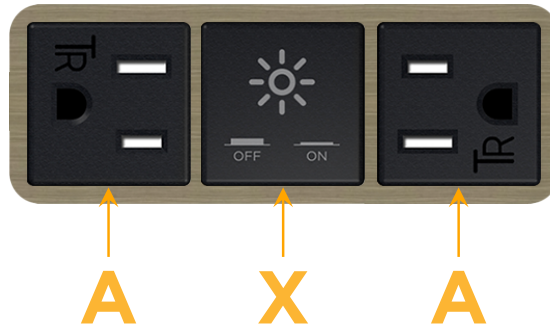

Bezel Finish: **ANTIQUED ARCHITECTURAL BRONZE (ABS)**

Custom Finishes Available M-POWER-3T-AXA-BZ5AAB

Features:

Module/Port Options:

- A** Tamper Resistant AC Receptacle
- E** USB-A & USB-C (20W)
- M** Double USB-A (Fast Charging Ports - 18W)
- H** HDMI
- 6** CAT 6
- 12** RJ 12
- X** Switched AC
- Y** 3-Way Switch (Low Voltage)
- V** USB-C (45W High Speed Charging Port)
- S** USB-C (25W High Speed Charging Port)
- R** Switched AC (Rocker Switch)
- D** Dimmer Switch

Plug:

Supplied with Low Profile Flat 45° Angle 120 VAC Plug

Optional Standard Straight 120 VAC Plug

Optional Straight 120 VAC Pass-through Plug

- CLEAN, COMPACT DESIGN
- STREAMLINED
- LOW PROFILE
- SIDE-EXITING CORDS
- PLUG & PLAY
- 6' AC CORD & PLUG (FLAT PLUG STANDARD)
- CUSTOMIZABLE CONFIGURATIONS AND FINISHES
- UL LISTED FOR MOUNTING IN FURNITURE
- 15A

M-POWER-3T

AC POWER & DATA CONNECTIVITY SOLUTION

M-POWER-3T-AXA-BZ5AAB

Specs:

Modules/Ports:

- A** Tamper Resistant AC Receptacle
- X** Switched AC

Distributed by

Mormax Company, Inc.