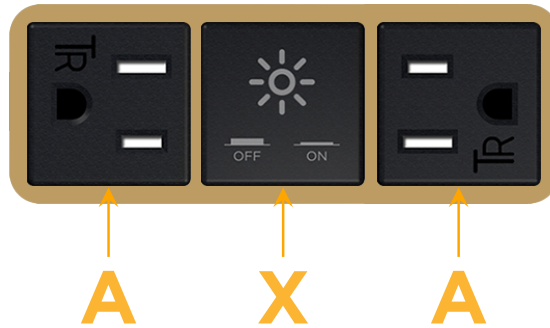

M-POWER-3T

AC POWER & DATA CONNECTIVITY SOLUTION

M-POWER-3T-AXA-BRAB

Distributed by

Mormax Company, Inc.

8 Westchester Plaza

Elmsford, NY 10523

914-699-0101

sales@mormax.com

mormax.com

Metro Light & Power's line of power & data solutions offers sophisticated design elements combined with greater ease of installation. Streamlined and low-profile, enhanced by side-exiting cords, our outlets advance the industry with their cutting edge look and feel. We believe flexibility is key, and we provide a variety of mounting options, including the ability to mount in limited spaces. Our outlets are available in many finishes and configurations, in addition to a custom color and finish capability for our clients.

Bezel Finish: **BRASS (ABS)**

Custom Finishes Available M-POWER-3T-AXA-BRAB

Features:

Module/Port Options:

- **A** Tamper Resistant AC Receptacle
- **E** USB-A & USB-C (20W)
- **M** Double USB-A (Fast Charging Ports - 18W)
- **H** HDMI
- **6** CAT 6
- **12** RJ 12
- **X** Switched AC
- **Y** 3-Way Switch (Low Voltage)
- **V** USB-C (45W High Speed Charging Port)
- **S** USB-C (25W High Speed Charging Port)
- **R** Switched AC (Rocker Switch)
- **D** Dimmer Switch

Plug:

Supplied with Low Profile Flat 45° Angle 120 VAC Plug

Optional Standard Straight 120 VAC Plug

Optional Straight 120 VAC Pass-through Plug

- CLEAN, COMPACT DESIGN
- STREAMLINED
- LOW PROFILE
- SIDE-EXITING CORDS
- PLUG & PLAY
- 6' AC CORD & PLUG (FLAT PLUG STANDARD)
- CUSTOMIZABLE CONFIGURATIONS AND FINISHES
- UL LISTED FOR MOUNTING IN FURNITURE
- 15A