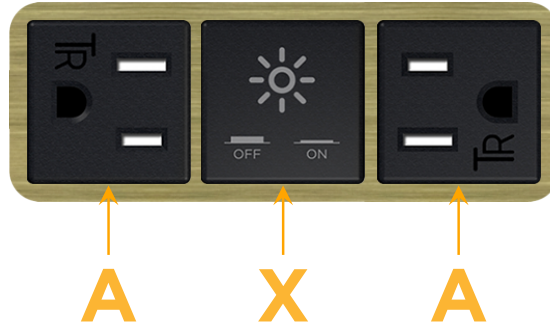

Bezel Finish: **BRASS ANTIQUED (ABS)**

Custom Finishes Available M-POWER-3T-AXA-BRAAB

Features:

Module/Port Options:

- A** Tamper Resistant AC Receptacle
- E** USB-A & USB-C (20W)
- M** Double USB-A (Fast Charging Ports - 18W)
- H** HDMI
- 6** CAT 6
- 12** RJ 12
- X** Switched AC
- Y** 3-Way Switch (Low Voltage)
- V** USB-C (45W High Speed Charging Port)
- S** USB-C (25W High Speed Charging Port)
- R** Switched AC (Rocker Switch)
- D** Dimmer Switch

Plug:

Supplied with Low Profile Flat 45° Angle 120 VAC Plug

Optional Standard Straight 120 VAC Plug

Optional Straight 120 VAC Pass-through Plug

- CLEAN, COMPACT DESIGN
- STREAMLINED
- LOW PROFILE
- SIDE-EXITING CORDS
- PLUG & PLAY
- 6' AC CORD & PLUG (FLAT PLUG STANDARD)
- CUSTOMIZABLE CONFIGURATIONS AND FINISHES
- UL LISTED FOR MOUNTING IN FURNITURE
- 15A

M-POWER-3T

AC POWER & DATA CONNECTIVITY SOLUTION

M-POWER-3T-AXA-BRAAB

Specs:

Modules/Ports:

- A** Tamper Resistant AC Receptacle
- X** Switched AC

Distributed by

Mormax Company, Inc.