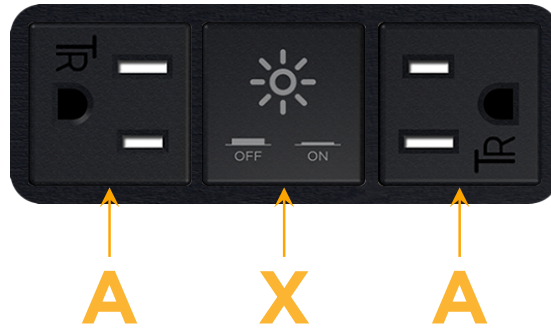

Bezel Finish: **BLACK (ABS)**

Custom Finishes Available M-POWER-3T-AXA-BAB

Features:

Module/Port Options:

- A** Tamper Resistant AC Receptacle
- E** USB-A & USB-C (20W)
- M** Double USB-A (Fast Charging Ports - 18W)
- H** HDMI
- 6** CAT 6
- 12** RJ 12
- X** Switched AC
- Y** 3-Way Switch (Low Voltage)
- V** USB-C (45W High Speed Charging Port)
- S** USB-C (25W High Speed Charging Port)
- R** Switched AC (Rocker Switch)
- D** Dimmer Switch

Plug:

Supplied with Low Profile Flat 45° Angle 120 VAC Plug

Optional Standard Straight 120 VAC Plug

Optional Straight 120 VAC Pass-through Plug

- CLEAN, COMPACT DESIGN
- STREAMLINED
- LOW PROFILE
- SIDE-EXITING CORDS
- PLUG & PLAY
- 6' AC CORD & PLUG (FLAT PLUG STANDARD)
- CUSTOMIZABLE CONFIGURATIONS AND FINISHES
- UL LISTED FOR MOUNTING IN FURNITURE
- 15A

M-POWER-3T

AC POWER & DATA CONNECTIVITY SOLUTION

M-POWER-3T-AXA-BAB

Specs:

Modules/Ports:

- A** Tamper Resistant AC Receptacle
- X** Switched AC

Distributed by

Mormax Company, Inc.